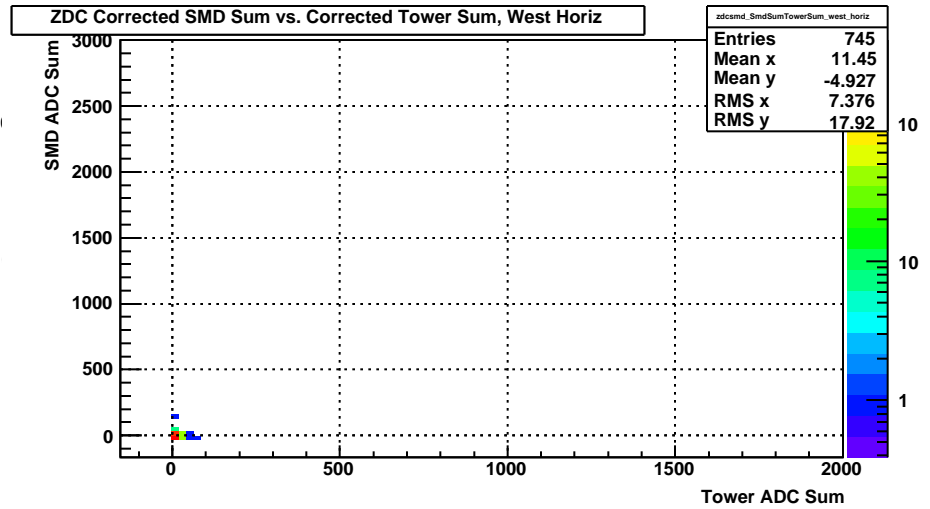

Sun Apr 19 01:38:20 2009

ZDC SMD ADC West Horiz Corrected (run 10109006, prepost = +2)

Sun Apr 19 01:38:20 2009

ZDC Corrected SMD Sum vs. Tower Sum East (run 10109006, prepost = +2)

Sun Apr 19 01:38:20 2009

ZDC Corrected SMD Sum vs. Tower Sum West (run 10109006, prepost = +2)

Sun Apr 19 01:38:20 2009

ZDC DSM Earliest TDC (run 10109006, prepost = +2)

Sun Apr 19 01:38:20 2009

ZDC DSM ADC > threshold (run 10109006, prepost = +2)