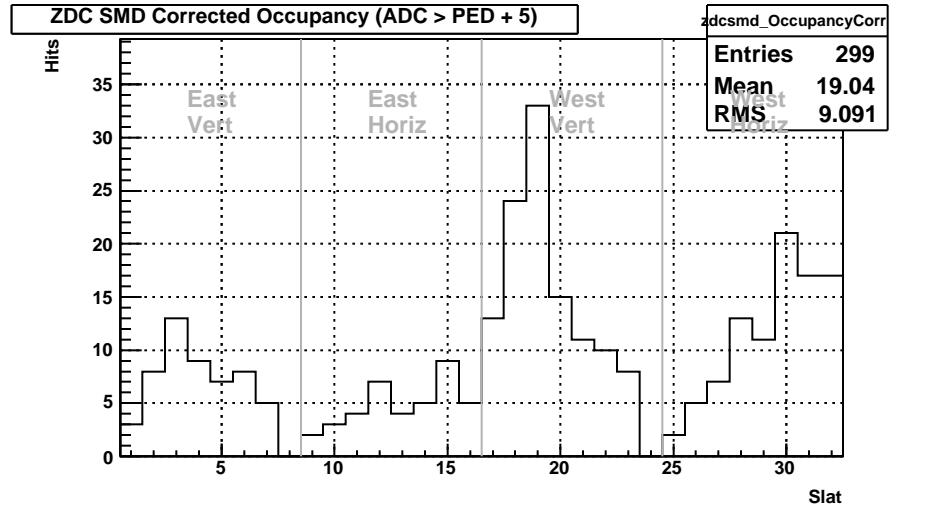

Sun Apr 19 01:38:19 2009

ZDC Front vs. Back ADC Sum, East

ZDC Front vs. Back ADC Sum, West

ZDC Front vs. Back Sum (run 10109006, prepost = +2)

Sun Apr 19 01:38:19 2009

ZDC SMD (run 10109006, prepost = +2)

Sun Apr 19 01:38:19 2009

ZDC SMD Occupancy (run 10109006, prepost = +2)

Sun Apr 19 01:38:19 2009

ZDC SMD Max XY (run 10109006, prepost = +2)

Sun Apr 19 01:38:19 2009

ZDC SMD ADC East Vert (run 10109006, prepost = +2)

Sun Apr 19 01:38:19 2009