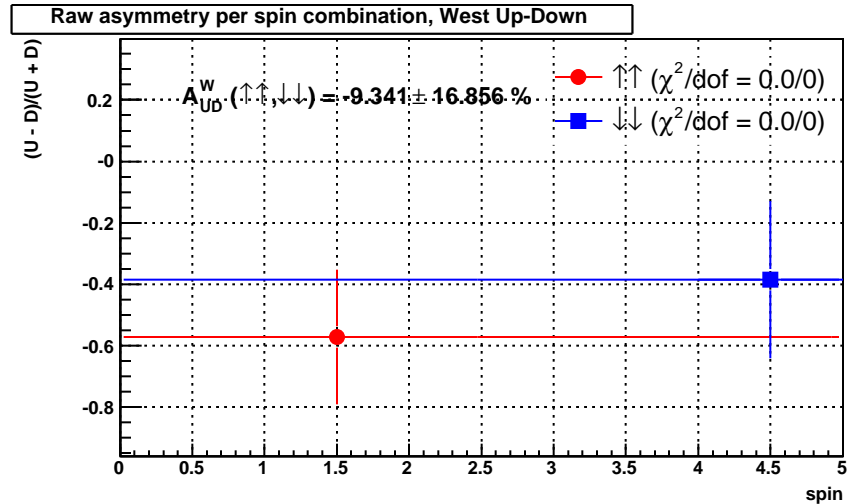

ZDC Tower PrePost +1 vs +0

ZDC Tower PrePost +2 vs +1

ZDC Tower ADC Pre-Post Correlation (run 10109006, prepost = +2)

Sun Apr 19 01:38:20 2009

ZDC SMD PrePost -1 vs -2

ZDC SMD PrePost +0 vs -1

ZDC SMD PrePost +1 vs +0

ZDC SMD PrePost +2 vs +1

ZDC SMD ADC Pre-Post Correlation (run 10109006, prepost = +2)

Sun Apr 19 01:38:20 2009

Bunch crossing distribution (run 10109006, prepost = +2)

Sun Apr 19 01:38:21 2009

ZDC Raw Asymmetry per Bunch Crossing (run 10109006, prepost = +2)

ZDC Raw Asymmetry per Spin Combination (run 10109006, prepost = +2)

Sun Apr 19 01:38:21 2009

ZDC Single Spin Asymmetry (run 10109006, prepost = +2)

Sun Apr 19 01:38:21 2009