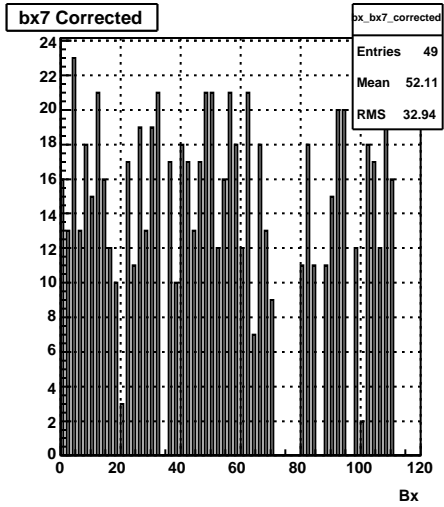

ZDC Corrected SMD Sum vs. Tower Sum West (run 10109006, prepost = +2)

Sun Apr 19 01:38:20 2009

ZDC DSM Earliest TDC (run 10109006, prepost = +2)

Sun Apr 19 01:38:20 2009

ZDC DSM ADC > threshold (run 10109006, prepost = +2)

Sun Apr 19 01:38:20 2009

ZDC Tower ADC Corr Sum vs. Pre-Post

ZDC SMD ADC Corr Sum vs. Pre-Post

ZDC ADC Sum vs. Pre-Post (run 10109006, prepost = +2)

Sun Apr 19 01:38:20 2009

ZDC Tower PrePost -1 vs -2

ZDC Tower PrePost +0 vs -1

ZDC Tower PrePost +1 vs +0

ZDC Tower PrePost +2 vs +1

ZDC Tower ADC Pre-Post Correlation (run 10109006, prepost = +2)

Sun Apr 19 01:38:20 2009

ZDC SMD PrePost -1 vs -2

ZDC SMD PrePost +0 vs -1

ZDC SMD PrePost +1 vs +0

ZDC SMD PrePost +2 vs +1

ZDC SMD ADC Pre-Post Correlation (run 10109006, prepost = +2)

Sun Apr 19 01:38:20 2009

Bunch crossing distribution (run 10109006, prepost = +2)

Sun Apr 19 01:38:21 2009

ZDC Raw Asymmetry per Bunch Crossing (run 10109006, prepost = +2)