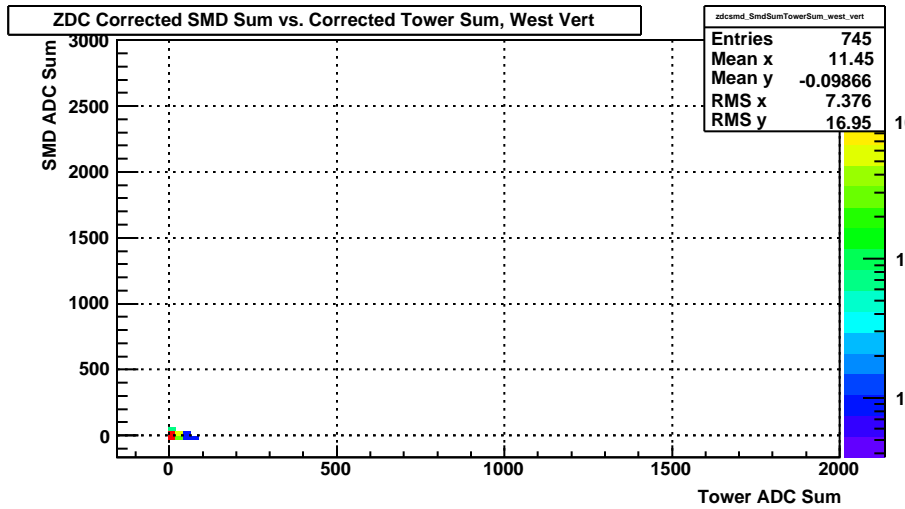

Sun Apr 19 01:38:20 2009

ZDC SMD ADC West Horiz Corrected (run 10109006, prepost = +2)

Sun Apr 19 01:38:20 2009

ZDC Corrected SMD Sum vs. Tower Sum East (run 10109006, prepost = +2)

Sun Apr 19 01:38:20 2009

ZDC Corrected SMD Sum vs. Tower Sum West (run 10109006, prepost = +2)

Sun Apr 19 01:38:20 2009

ZDC DSM Earliest TDC (run 10109006, prepost = +2)

Sun Apr 19 01:38:20 2009

ZDC DSM ADC > threshold (run 10109006, prepost = +2)