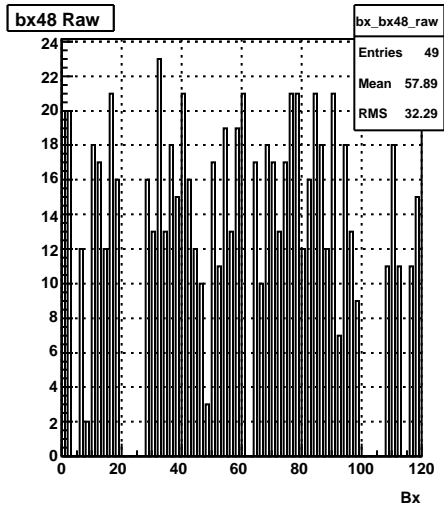

ZDC Corrected SMD Sum vs. Tower Sum West (run 10109006, prepost = +2)

Sun Apr 19 01:38:20 2009

ZDC DSM Earliest TDC (run 10109006, prepost = +2)

Sun Apr 19 01:38:20 2009

ZDC DSM ADC > threshold (run 10109006, prepost = +2)

Sun Apr 19 01:38:20 2009

ZDC Tower ADC Corr Sum vs. Pre-Post

ZDC SMD ADC Corr Sum vs. Pre-Post

ZDC ADC Sum vs. Pre-Post (run 10109006, prepost = +2)

Sun Apr 19 01:38:20 2009

ZDC Tower PrePost -1 vs -2

ZDC Tower PrePost +0 vs -1

ZDC Tower PrePost +1 vs +0

ZDC Tower PrePost +2 vs +1

ZDC Tower ADC Pre-Post Correlation (run 10109006, prepost = +2)

Sun Apr 19 01:38:20 2009

ZDC SMD PrePost -1 vs -2

ZDC SMD PrePost +0 vs -1

ZDC SMD PrePost +1 vs +0

ZDC SMD PrePost +2 vs +1

ZDC SMD ADC Pre-Post Correlation (run 10109006, prepost = +2)

Sun Apr 19 01:38:20 2009

Bunch crossing distribution (run 10109006, prepost = +2)

Sun Apr 19 01:38:21 2009

ZDC Raw Asymmetry per Bunch Crossing (run 10109006, prepost = +2)