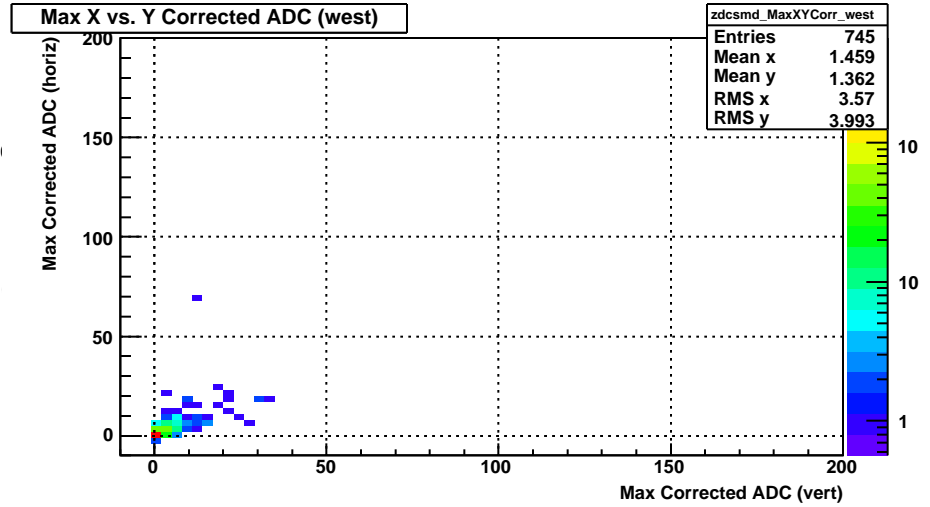

Sun Apr 19 01:38:19 2009

ZDC Front vs. Back ADC Sum, East

ZDC Front vs. Back ADC Sum, West

ZDC Front vs. Back Sum (run 10109006, prepost = +2)

Sun Apr 19 01:38:19 2009

ZDC SMD (run 10109006, prepost = +2)

Sun Apr 19 01:38:19 2009

ZDC SMD Occupancy (run 10109006, prepost = +2)

Sun Apr 19 01:38:19 2009

ZDC SMD Max XY (run 10109006, prepost = +2)

Sun Apr 19 01:38:19 2009

ZDC SMD ADC East Vert (run 10109006, prepost = +2)

Sun Apr 19 01:38:19 2009