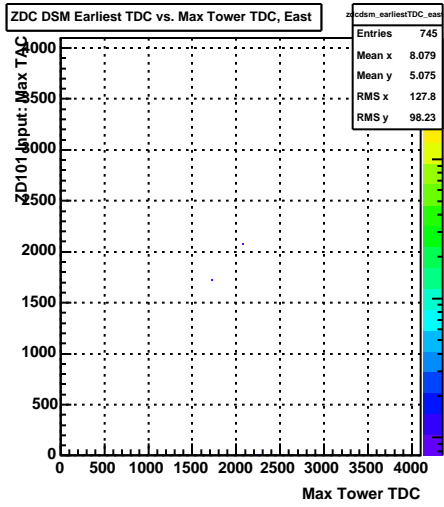

Sun Apr 19 01:38:20 2009

ZDC SMD ADC West Horiz Corrected (run 10109006, prepost = +2)

Sun Apr 19 01:38:20 2009

ZDC Corrected SMD Sum vs. Tower Sum East (run 10109006, prepost = +2)

Sun Apr 19 01:38:20 2009

ZDC Corrected SMD Sum vs. Tower Sum West (run 10109006, prepost = +2)

Sun Apr 19 01:38:20 2009

ZDC DSM Earliest TDC (run 10109006, prepost = +2)

Sun Apr 19 01:38:20 2009

ZDC DSM ADC > threshold (run 10109006, prepost = +2)