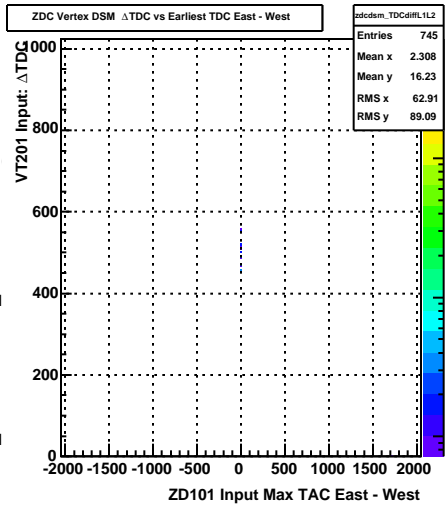

Sun Apr 19 01:38:20 2009

ZDC SMD ADC West Horiz Corrected (run 10109006, prepost = +2)

Sun Apr 19 01:38:20 2009

ZDC Corrected SMD Sum vs. Tower Sum East (run 10109006, prepost = +2)

Sun Apr 19 01:38:20 2009

ZDC Corrected SMD Sum vs. Tower Sum West (run 10109006, prepost = +2)

Sun Apr 19 01:38:20 2009

ZDC DSM Earliest TDC (run 10109006, prepost = +2)

Sun Apr 19 01:38:20 2009

ZDC DSM ADC > threshold (run 10109006, prepost = +2)