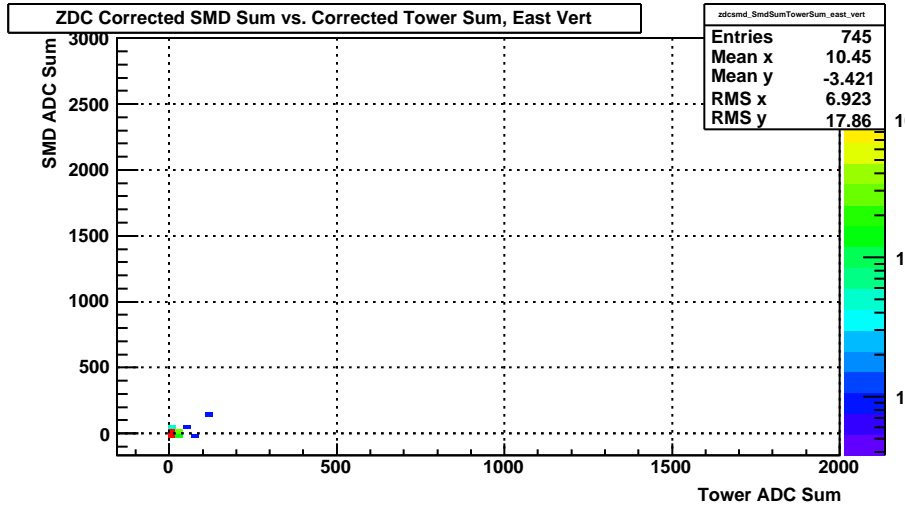

ZDC Corrected SMD Sum vs. Tower Sum East (run 10109006, prepost = +2)

Sun Apr 19 01:38:20 2009