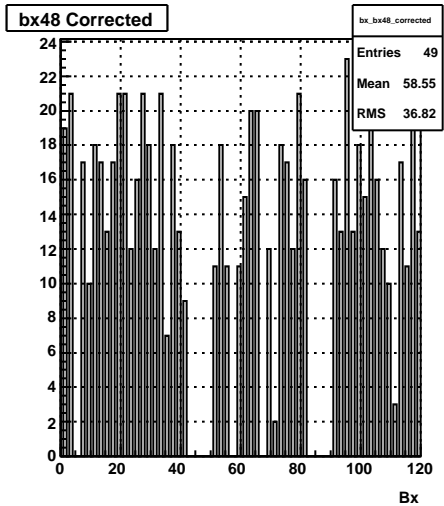

ZDC Corrected SMD Sum vs. Tower Sum West (run 10109006, prepost = +2)

Sun Apr 19 01:38:20 2009

ZDC DSM Earliest TDC (run 10109006, prepost = +2)

Sun Apr 19 01:38:20 2009

ZDC DSM ADC > threshold (run 10109006, prepost = +2)

Sun Apr 19 01:38:20 2009

ZDC Tower ADC Corr Sum vs. Pre-Post

ZDC SMD ADC Corr Sum vs. Pre-Post

ZDC ADC Sum vs. Pre-Post (run 10109006, prepost = +2)

Sun Apr 19 01:38:20 2009

ZDC Tower PrePost -1 vs -2

ZDC Tower PrePost +0 vs -1

ZDC Tower PrePost +1 vs +0

ZDC Tower PrePost +2 vs +1

ZDC Tower ADC Pre-Post Correlation (run 10109006, prepost = +2)

Sun Apr 19 01:38:20 2009

ZDC SMD PrePost -1 vs -2

ZDC SMD PrePost +0 vs -1

ZDC SMD PrePost +1 vs +0

ZDC SMD PrePost +2 vs +1

ZDC SMD ADC Pre-Post Correlation (run 10109006, prepost = +2)

Sun Apr 19 01:38:20 2009

Bunch crossing distribution (run 10109006, prepost = +2)

Sun Apr 19 01:38:21 2009

ZDC Raw Asymmetry per Bunch Crossing (run 10109006, prepost = +2)