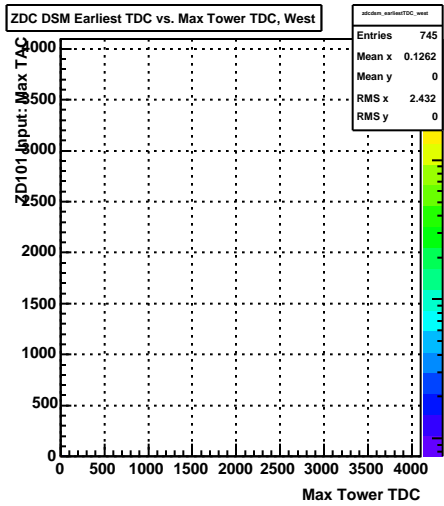

Sun Apr 19 01:38:20 2009

ZDC SMD ADC West Horiz Corrected (run 10109006, prepost = +2)

Sun Apr 19 01:38:20 2009

ZDC Corrected SMD Sum vs. Tower Sum East (run 10109006, prepost = +2)

Sun Apr 19 01:38:20 2009

ZDC Corrected SMD Sum vs. Tower Sum West (run 10109006, prepost = +2)

Sun Apr 19 01:38:20 2009

ZDC DSM Earliest TDC (run 10109006, prepost = +2)

Sun Apr 19 01:38:20 2009

ZDC DSM ADC > threshold (run 10109006, prepost = +2)