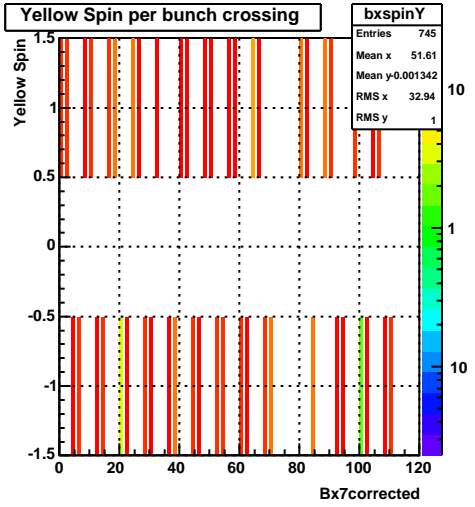

ZDC Corrected SMD Sum vs. Tower Sum West (run 10109006, prepost = +2)

Sun Apr 19 01:38:20 2009

ZDC DSM Earliest TDC (run 10109006, prepost = +2)

Sun Apr 19 01:38:20 2009

ZDC DSM ADC > threshold (run 10109006, prepost = +2)

Sun Apr 19 01:38:20 2009

ZDC Tower ADC Corr Sum vs. Pre-Post

ZDC SMD ADC Corr Sum vs. Pre-Post

ZDC ADC Sum vs. Pre-Post (run 10109006, prepost = +2)

Sun Apr 19 01:38:20 2009

ZDC Tower PrePost -1 vs -2

ZDC Tower PrePost +0 vs -1

ZDC Tower PrePost +1 vs +0

ZDC Tower PrePost +2 vs +1

ZDC Tower ADC Pre-Post Correlation (run 10109006, prepost = +2)

Sun Apr 19 01:38:20 2009

ZDC SMD PrePost -1 vs -2

ZDC SMD PrePost +0 vs -1

ZDC SMD PrePost +1 vs +0

ZDC SMD PrePost +2 vs +1

ZDC SMD ADC Pre-Post Correlation (run 10109006, prepost = +2)

Sun Apr 19 01:38:20 2009

Bunch crossing distribution (run 10109006, prepost = +2)

Sun Apr 19 01:38:21 2009

ZDC Raw Asymmetry per Bunch Crossing (run 10109006, prepost = +2)