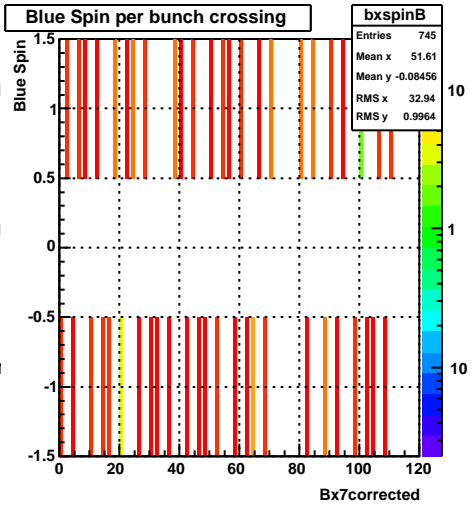

ZDC Corrected SMD Sum vs. Tower Sum West (run 10109006, prepost = +2)

Sun Apr 19 01:38:20 2009

ZDC DSM Earliest TDC (run 10109006, prepost = +2)

Sun Apr 19 01:38:20 2009

ZDC DSM ADC > threshold (run 10109006, prepost = +2)

Sun Apr 19 01:38:20 2009

ZDC Tower ADC Corr Sum vs. Pre-Post

ZDC SMD ADC Corr Sum vs. Pre-Post

ZDC ADC Sum vs. Pre-Post (run 10109006, prepost = +2)

Sun Apr 19 01:38:20 2009

ZDC Tower PrePost -1 vs -2

ZDC Tower PrePost +0 vs -1

ZDC Tower PrePost +1 vs +0

ZDC Tower PrePost +2 vs +1

ZDC Tower ADC Pre-Post Correlation (run 10109006, prepost = +2)

Sun Apr 19 01:38:20 2009

ZDC SMD PrePost -1 vs -2

ZDC SMD PrePost +0 vs -1

ZDC SMD PrePost +1 vs +0

ZDC SMD PrePost +2 vs +1

ZDC SMD ADC Pre-Post Correlation (run 10109006, prepost = +2)

Sun Apr 19 01:38:20 2009

Bunch crossing distribution (run 10109006, prepost = +2)

Sun Apr 19 01:38:21 2009

ZDC Raw Asymmetry per Bunch Crossing (run 10109006, prepost = +2)