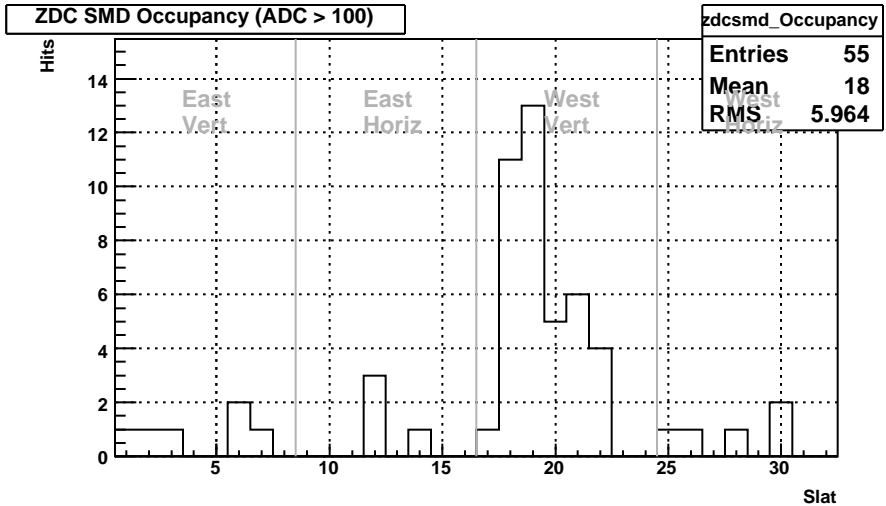

Sun Apr 19 01:38:19 2009

ZDC Front vs. Back ADC Sum, East

ZDC Front vs. Back ADC Sum, West

ZDC Front vs. Back Sum (run 10109006, prepost = +2)

Sun Apr 19 01:38:19 2009

ZDC SMD (run 10109006, prepost = +2)

Sun Apr 19 01:38:19 2009

ZDC SMD Occupancy (run 10109006, prepost = +2)

Sun Apr 19 01:38:19 2009

ZDC SMD Max XY (run 10109006, prepost = +2)

Sun Apr 19 01:38:19 2009

ZDC SMD ADC East Vert (run 10109006, prepost = +2)

Sun Apr 19 01:38:19 2009