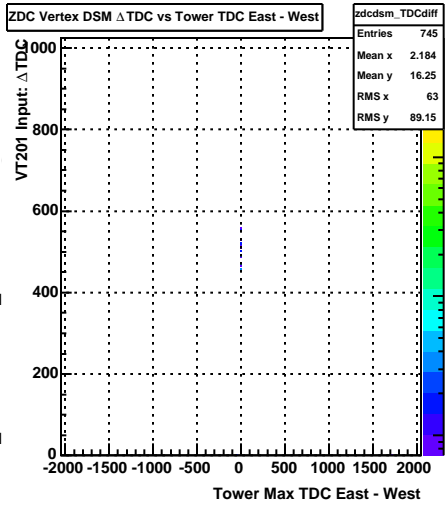

Sun Apr 19 01:38:20 2009

ZDC SMD ADC West Horiz Corrected (run 10109006, prepost = +2)

Sun Apr 19 01:38:20 2009

ZDC Corrected SMD Sum vs. Tower Sum East (run 10109006, prepost = +2)

Sun Apr 19 01:38:20 2009

ZDC Corrected SMD Sum vs. Tower Sum West (run 10109006, prepost = +2)

Sun Apr 19 01:38:20 2009

ZDC DSM Earliest TDC (run 10109006, prepost = +2)

Sun Apr 19 01:38:20 2009

ZDC DSM ADC > threshold (run 10109006, prepost = +2)

Sun Apr 19 01:38:20 2009

ZDC Tower ADC Corr Sum vs. Pre-Post

ZDC SMD ADC Corr Sum vs. Pre-Post

ZDC ADC Sum vs. Pre-Post (run 10109006, prepost = +2)

Sun Apr 19 01:38:20 2009

ZDC Tower PrePost -1 vs -2

ZDC Tower PrePost +0 vs -1