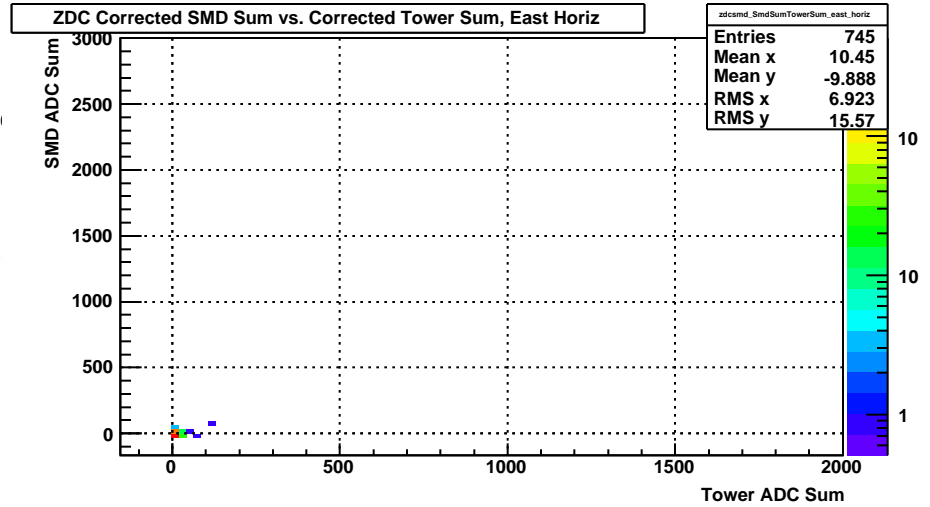

Sun Apr 19 01:38:19 2009

ZDC SMD ADC East Vert Corrected (run 10109006, prepost = +2)

Sun Apr 19 01:38:20 2009

ZDC SMD ADC East Horiz Corrected (run 10109006, prepost = +2)

Sun Apr 19 01:38:20 2009

ZDC SMD ADC West Vert Corrected (run 10109006, prepost = +2)

Sun Apr 19 01:38:20 2009

ZDC SMD ADC West Horiz Corrected (run 10109006, prepost = +2)

Sun Apr 19 01:38:20 2009

ZDC Corrected SMD Sum vs. Tower Sum East (run 10109006, prepost = +2)

Sun Apr 19 01:38:20 2009

ZDC Corrected SMD Sum vs. Tower Sum West (run 10109006, prepost = +2)

Sun Apr 19 01:38:20 2009

ZDC DSM Earliest TDC (run 10109006, prepost = +2)

Sun Apr 19 01:38:20 2009

ZDC DSM ADC > threshold (run 10109006, prepost = +2)