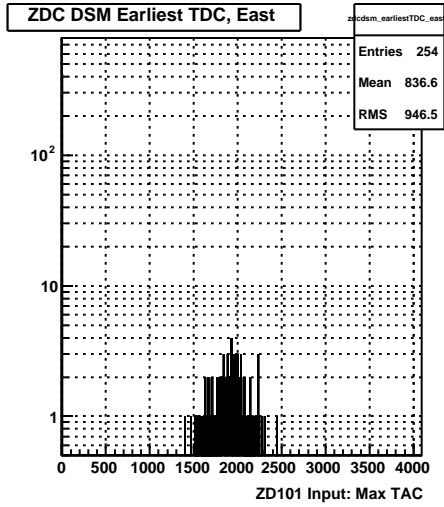

ZDC DSM Earliest TDC (run 10109006)

Sun Apr 19 01:16:18 2009