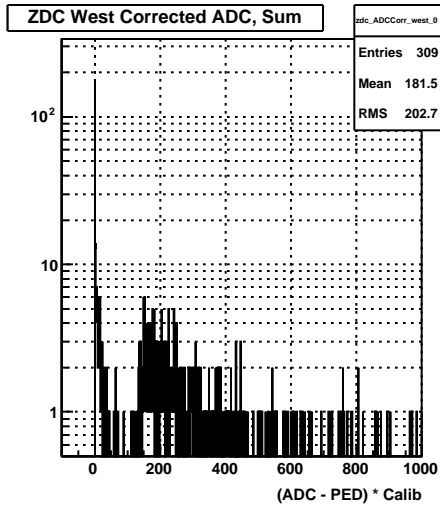

ZDC (run 10109006)

Sun Apr 19 01:16:16 2009

ZDC Towers (run 10109006)

Sun Apr 19 01:16:16 2009

ZDC Towers Corrected (run 10109006)

Sun Apr 19 01:16:16 2009

ZDC TDC (run 10109006)

Sun Apr 19 01:16:16 2009

ZDC Δ TDC East (run 10109006)

Sun Apr 19 01:16:17 2009

ZDC Δ TDC West (run 10109006)

Sun Apr 19 01:16:17 2009

ZDC TDC vs. ADC (run 10109006)

Sun Apr 19 01:16:17 2009

ZDC Front vs. Back ADC Sum, East

ZDC Front vs. Back ADC Sum, West