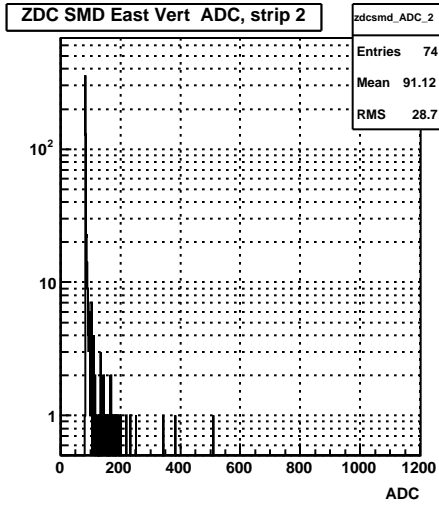

ZDC Front vs. Back Sum (run 10109006)

Sun Apr 19 01:16:17 2009

ZDC SMD (run 10109006)

Sun Apr 19 01:16:17 2009

ZDC SMD Occupancy (run 10109006)

Sun Apr 19 01:16:17 2009

ZDC SMD Max XY (run 10109006)

Sun Apr 19 01:16:17 2009