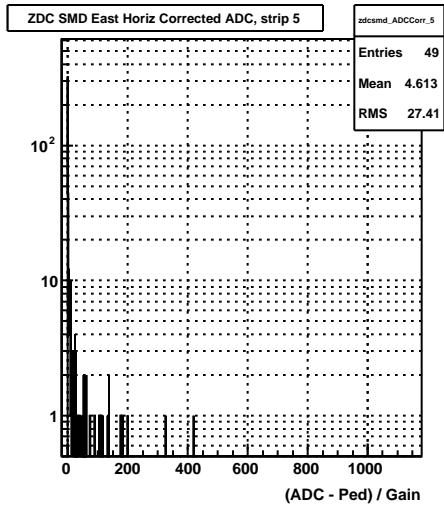

ZDC SMD ADC East Horiz Corrected (run 10109006)

Sun Apr 19 01:16:18 2009