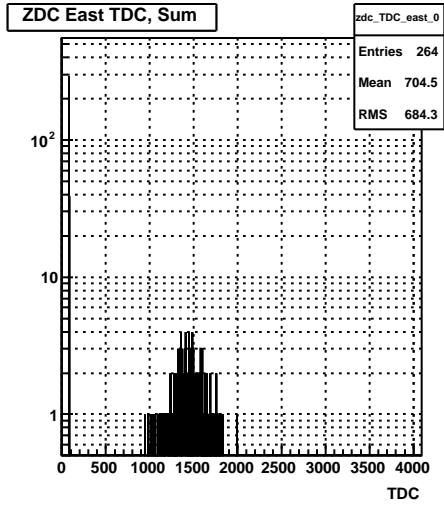

ZDC (run 10109006)

Sun Apr 19 01:16:16 2009

ZDC Towers (run 10109006)

Sun Apr 19 01:16:16 2009

ZDC Towers Corrected (run 10109006)

Sun Apr 19 01:16:16 2009

ZDC TDC (run 10109006)

Sun Apr 19 01:16:16 2009

ZDC Δ TDC East (run 10109006)

Sun Apr 19 01:16:17 2009

ZDC Δ TDC West (run 10109006)

Sun Apr 19 01:16:17 2009

ZDC TDC vs. ADC (run 10109006)

Sun Apr 19 01:16:17 2009

ZDC Front vs. Back ADC Sum, East

ZDC Front vs. Back ADC Sum, West