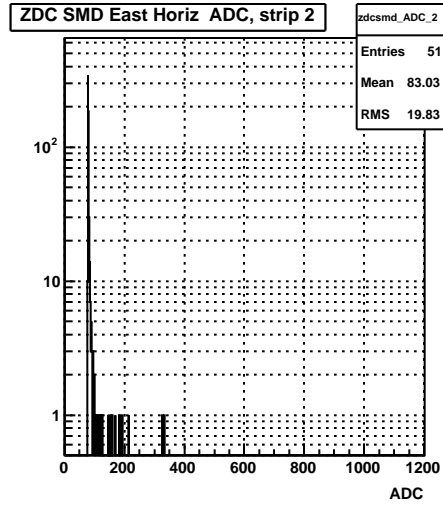

ZDC SMD ADC East Horiz (run 10109006)

Sun Apr 19 01:16:17 2009