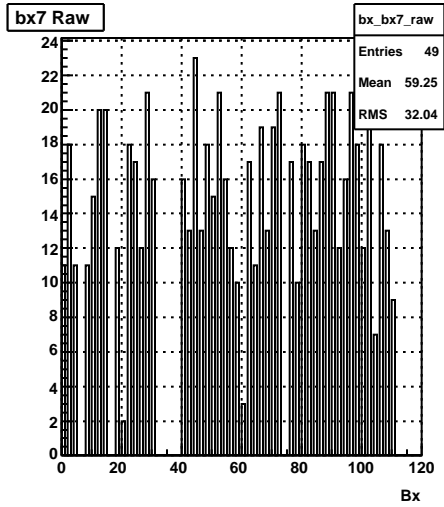

ZDC ADC Sum vs. Pre-Post (run 10109006)

Sun Apr 19 01:16:18 2009

ZDC Tower PrePost -1 vs -2

ZDC Tower PrePost +0 vs -1

ZDC Tower PrePost +1 vs +0

ZDC Tower PrePost +2 vs +1

ZDC Tower ADC Pre-Post Correlation (run 10109006)

Sun Apr 19 01:16:18 2009

ZDC SMD PrePost -1 vs -2

ZDC SMD PrePost +0 vs -1

ZDC SMD PrePost +1 vs +0

ZDC SMD PrePost +2 vs +1

ZDC SMD ADC Pre-Post Correlation (run 10109006)

Sun Apr 19 01:16:19 2009

Bunch crossing distribution (run 10109006)

Sun Apr 19 01:16:19 2009

ZDC Raw Asymmetry per Bunch Crossing (run 10109006)

ZDC Raw Asymmetry per Spin Combination (run 10109006)

Sun Apr 19 01:16:19 2009

Square root asymmetry vs. ϕ , Yellow Backward (West)