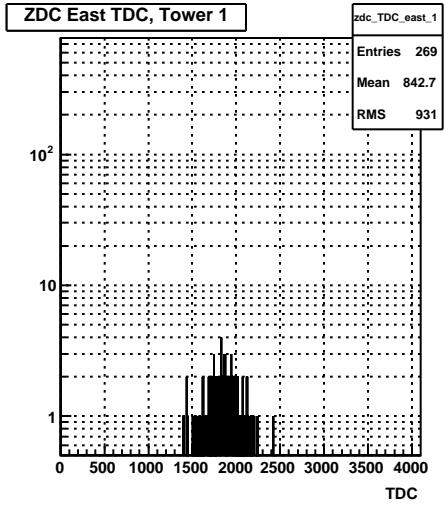

ZDC (run 10109006)

Sun Apr 19 01:16:16 2009

ZDC Towers (run 10109006)

Sun Apr 19 01:16:16 2009

ZDC Towers Corrected (run 10109006)

Sun Apr 19 01:16:16 2009

ZDC TDC (run 10109006)

Sun Apr 19 01:16:16 2009

ZDC Δ TDC East (run 10109006)

Sun Apr 19 01:16:17 2009

ZDC Δ TDC West (run 10109006)

Sun Apr 19 01:16:17 2009

ZDC TDC vs. ADC (run 10109006)

Sun Apr 19 01:16:17 2009

ZDC Front vs. Back ADC Sum, East

ZDC Front vs. Back ADC Sum, West