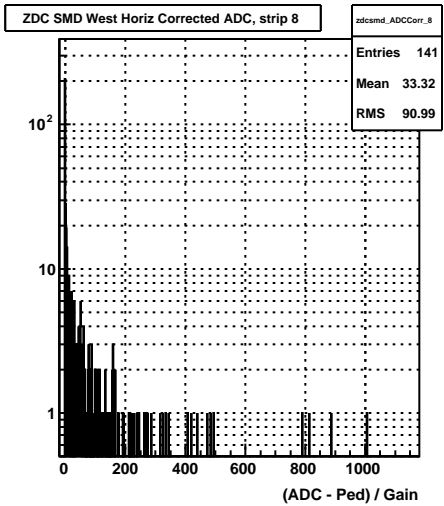

ZDC SMD ADC West Horiz Corrected (run 10109006)

Sun Apr 19 01:16:18 2009