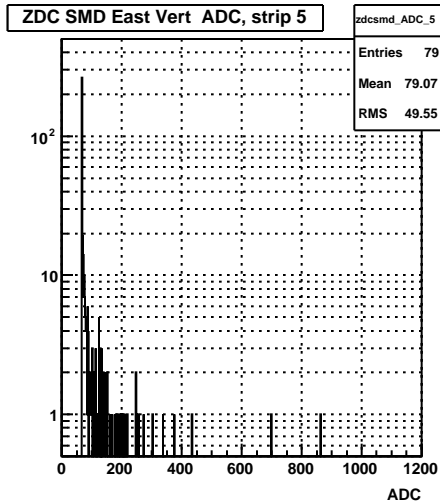

ZDC Front vs. Back Sum (run 10109006)

Sun Apr 19 01:16:17 2009

ZDC SMD (run 10109006)

Sun Apr 19 01:16:17 2009

ZDC SMD Occupancy (run 10109006)

Sun Apr 19 01:16:17 2009

ZDC SMD Max XY (run 10109006)

Sun Apr 19 01:16:17 2009