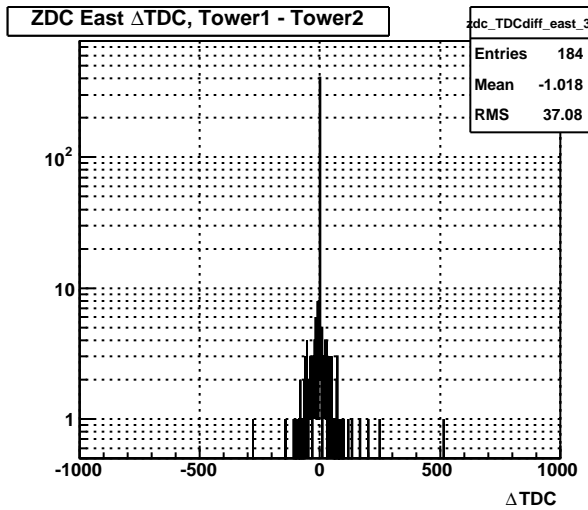

ZDC (run 10109006)

Sun Apr 19 01:16:16 2009

ZDC Towers (run 10109006)

Sun Apr 19 01:16:16 2009

ZDC Towers Corrected (run 10109006)

Sun Apr 19 01:16:16 2009

ZDC TDC (run 10109006)

Sun Apr 19 01:16:16 2009

ZDC Δ TDC East (run 10109006)

Sun Apr 19 01:16:17 2009

ZDC Δ TDC West (run 10109006)

Sun Apr 19 01:16:17 2009

ZDC TDC vs. ADC (run 10109006)

Sun Apr 19 01:16:17 2009

ZDC Front vs. Back ADC Sum, East

ZDC Front vs. Back ADC Sum, West