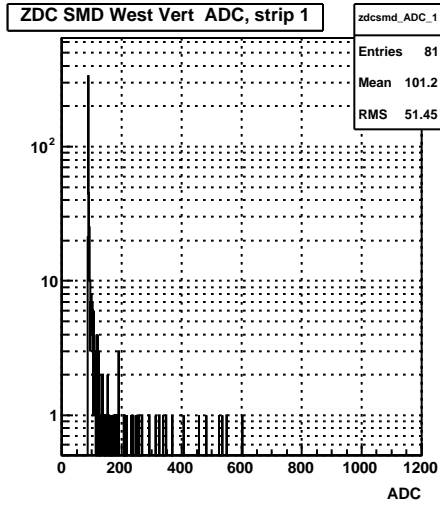

ZDC SMD ADC West Vert (run 10109006)

Sun Apr 19 01:16:17 2009