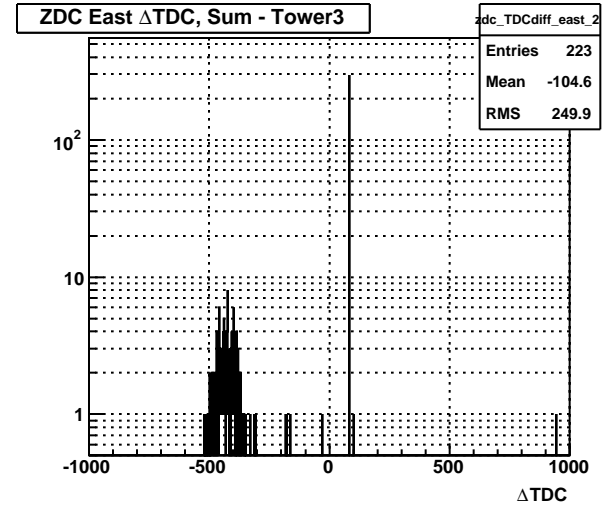

ZDC (run 10109006)

Sun Apr 19 01:16:16 2009

ZDC Towers (run 10109006)

Sun Apr 19 01:16:16 2009

ZDC Towers Corrected (run 10109006)

Sun Apr 19 01:16:16 2009

ZDC TDC (run 10109006)

Sun Apr 19 01:16:16 2009

ZDC Δ TDC East (run 10109006)

Sun Apr 19 01:16:17 2009

ZDC Δ TDC West (run 10109006)

Sun Apr 19 01:16:17 2009

ZDC TDC vs. ADC (run 10109006)

Sun Apr 19 01:16:17 2009

ZDC Front vs. Back ADC Sum, East

ZDC Front vs. Back ADC Sum, West