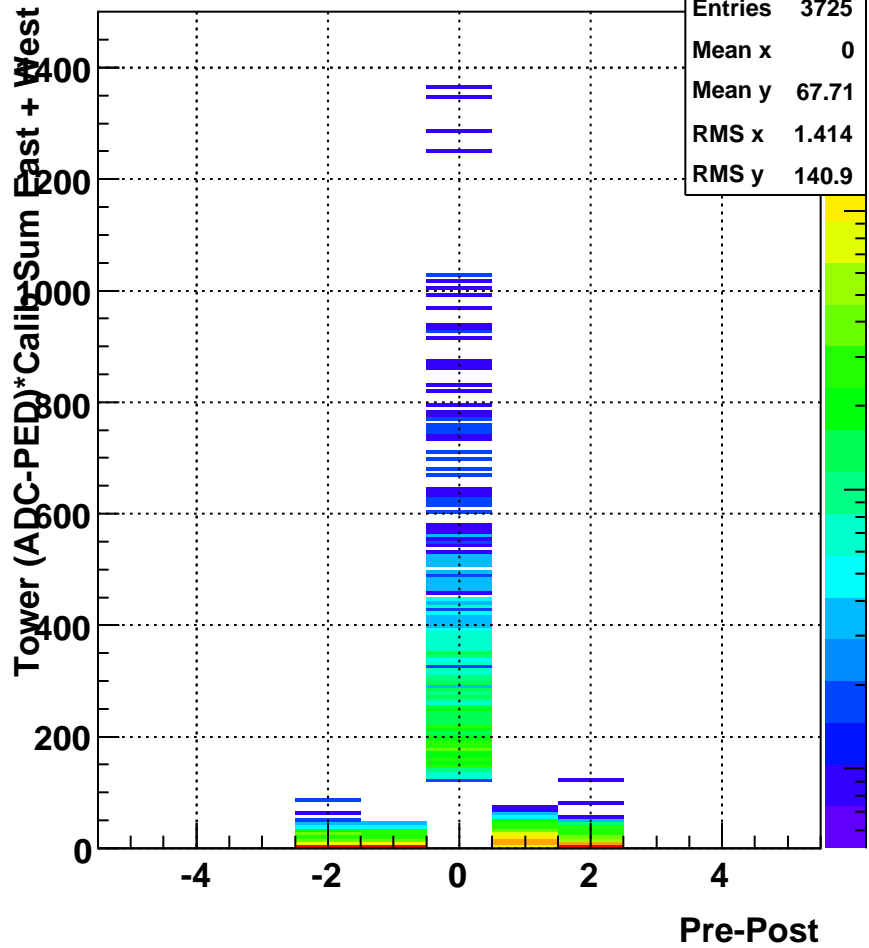

ADC > threshold ZD101==VT201?, East

ADC > threshold VT201==LD301?, East

ZD101 Input, Sum > threshold ? blue : red, West

ZD101 Input, Front > threshold ? blue : red, West

ZD101 Input, Back > threshold ? blue : red, West

ADC > threshold ZD101==VT201?, West

ADC > threshold VT201==LD301?, West

ZDC DSM ADC > threshold (run 10109006)

Sun Apr 19 01:16:18 2009

ZDC Tower ADC Corr Sum vs. Pre-Post

ZDC SMD ADC Corr Sum vs. Pre-Post

ZDC ADC Sum vs. Pre-Post (run 10109006)

Sun Apr 19 01:16:18 2009

ZDC Tower PrePost -1 vs -2

ZDC Tower PrePost +0 vs -1

ZDC Tower PrePost +1 vs +0

ZDC Tower PrePost +2 vs +1

ZDC Tower ADC Pre-Post Correlation (run 10109006)