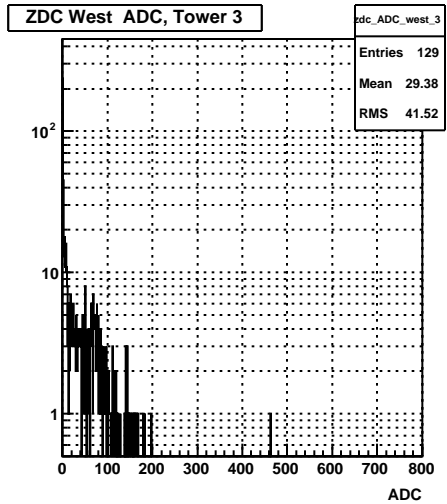

ZDC (run 10109006)

Sun Apr 19 01:16:16 2009

ZDC Towers (run 10109006)

Sun Apr 19 01:16:16 2009

ZDC Towers Corrected (run 10109006)

Sun Apr 19 01:16:16 2009

ZDC TDC (run 10109006)

Sun Apr 19 01:16:16 2009

ZDC Δ TDC East (run 10109006)

Sun Apr 19 01:16:17 2009

ZDC Δ TDC West (run 10109006)

Sun Apr 19 01:16:17 2009

ZDC TDC vs. ADC (run 10109006)

Sun Apr 19 01:16:17 2009

ZDC Front vs. Back ADC Sum, East

ZDC Front vs. Back ADC Sum, West