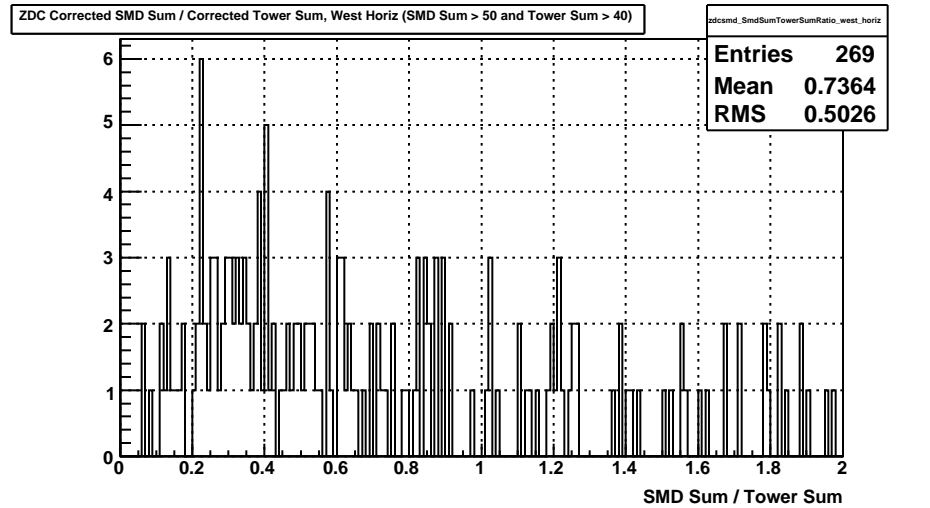

Sun Apr 19 01:16:18 2009

ZDC SMD ADC West Horiz Corrected (run 10109006)

Sun Apr 19 01:16:18 2009

ZDC Corrected SMD Sum vs. Tower Sum East (run 10109006)

Sun Apr 19 01:16:18 2009

ZDC Corrected SMD Sum vs. Tower Sum West (run 10109006)

Sun Apr 19 01:16:18 2009

ZDC DSM Earliest TDC (run 10109006)

Sun Apr 19 01:16:18 2009

ZD101 Input, Sum > threshold ? blue : red, East

ZD101 Input, Front > threshold ? blue : red, East

ZD101 Input, Back > threshold ? blue : red, East