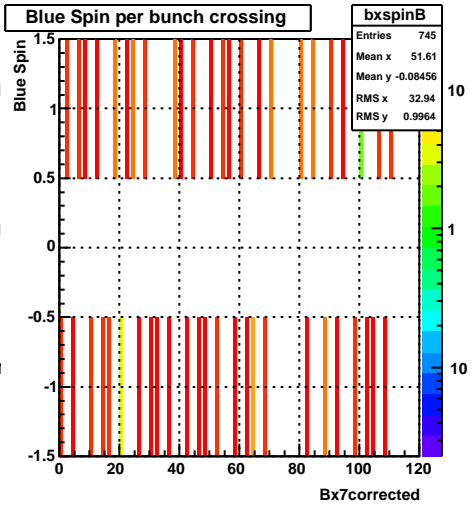

ADC > threshold ZD101==VT201?, West

ADC > threshold VT201==LD301?, West

ZDC DSM ADC > threshold (run 10109006)

Sun Apr 19 01:16:18 2009

ZDC Tower ADC Corr Sum vs. Pre-Post

ZDC SMD ADC Corr Sum vs. Pre-Post

ZDC ADC Sum vs. Pre-Post (run 10109006)

Sun Apr 19 01:16:18 2009

ZDC Tower PrePost -1 vs -2

ZDC Tower PrePost +0 vs -1

ZDC Tower PrePost +1 vs +0

ZDC Tower PrePost +2 vs +1

ZDC Tower ADC Pre-Post Correlation (run 10109006)

Sun Apr 19 01:16:18 2009

ZDC SMD PrePost -1 vs -2

ZDC SMD PrePost +0 vs -1

ZDC SMD PrePost +1 vs +0

ZDC SMD PrePost +2 vs +1

ZDC SMD ADC Pre-Post Correlation (run 10109006)

Sun Apr 19 01:16:19 2009

Bunch crossing distribution (run 10109006)

Sun Apr 19 01:16:19 2009

ZDC Raw Asymmetry per Bunch Crossing (run 10109006)

ZDC Raw Asymmetry per Spin Combination (run 10109006)

Sun Apr 19 01:16:19 2009

Square root asymmetry vs. ϕ , Yellow Backward (West)