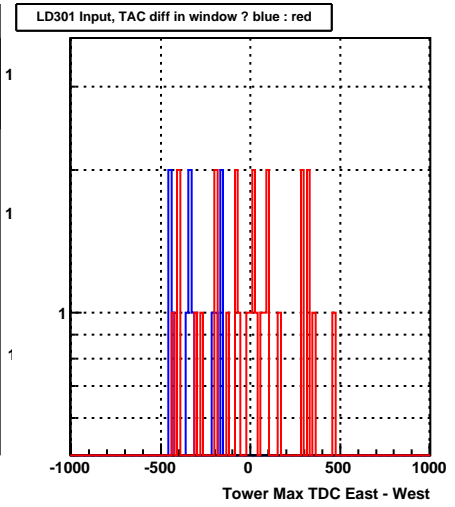

Sun Apr 19 01:16:18 2009

ZDC SMD ADC West Horiz Corrected (run 10109006)

Sun Apr 19 01:16:18 2009

ZDC Corrected SMD Sum vs. Tower Sum East (run 10109006)

Sun Apr 19 01:16:18 2009

ZDC Corrected SMD Sum vs. Tower Sum West (run 10109006)

Sun Apr 19 01:16:18 2009

ZDC DSM Earliest TDC (run 10109006)

Sun Apr 19 01:16:18 2009

ZD101 Input, Sum > threshold ? blue : red, East

ZD101 Input, Front > threshold ? blue : red, East

ZD101 Input, Back > threshold ? blue : red, East