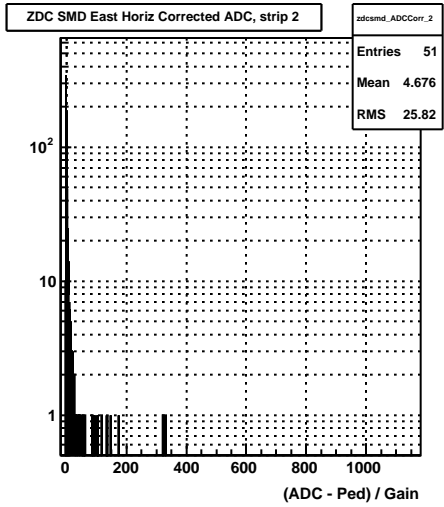

ZDC SMD ADC East Horiz Corrected (run 10109006)

Sun Apr 19 01:16:18 2009