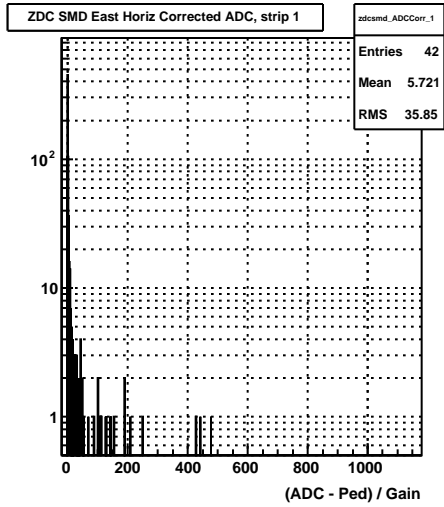

ZDC SMD ADC East Horiz Corrected (run 10109006)

Sun Apr 19 01:16:18 2009