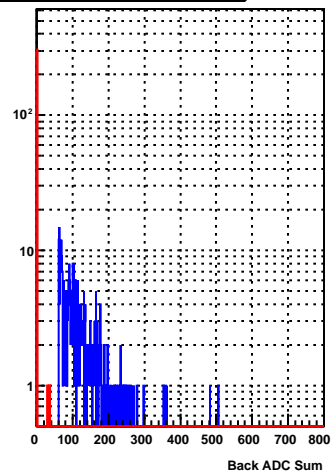

ADC > threshold ZD101==VT201?, East

ADC > threshold VT201==LD301?, East

ZD101 Input, Sum > threshold ? blue : red, West

ZD101 Input, Front > threshold ? blue : red, West

ZD101 Input, Back > threshold ? blue : red, West

ADC > threshold ZD101==VT201?, West

ADC > threshold VT201==LD301?, West

ZDC DSM ADC > threshold (run 10109006)

Sun Apr 19 01:16:18 2009

ZDC Tower ADC Corr Sum vs. Pre-Post

ZDC SMD ADC Corr Sum vs. Pre-Post