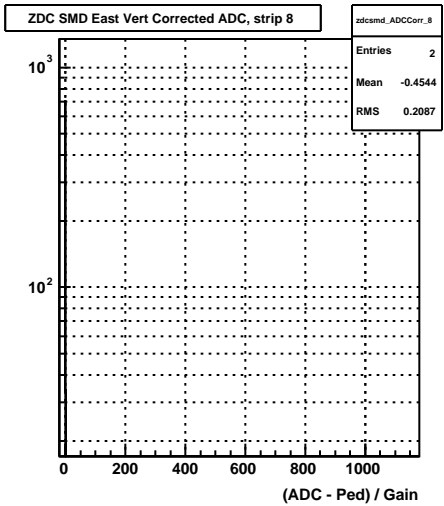

ZDC SMD ADC East Vert Corrected (run 10109006)

Sun Apr 19 01:16:18 2009