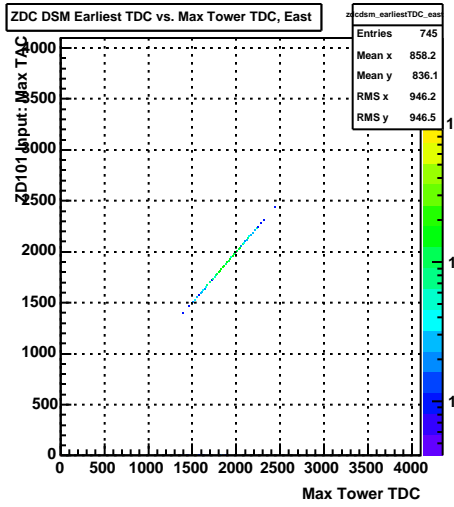

Sun Apr 19 01:16:18 2009

ZDC SMD ADC West Horiz Corrected (run 10109006)

Sun Apr 19 01:16:18 2009

ZDC Corrected SMD Sum vs. Tower Sum East (run 10109006)

Sun Apr 19 01:16:18 2009

ZDC Corrected SMD Sum vs. Tower Sum West (run 10109006)

Sun Apr 19 01:16:18 2009

ZDC DSM Earliest TDC (run 10109006)

Sun Apr 19 01:16:18 2009

ZD101 Input, Sum > threshold ? blue : red, East

ZD101 Input, Front > threshold ? blue : red, East

ZD101 Input, Back > threshold ? blue : red, East