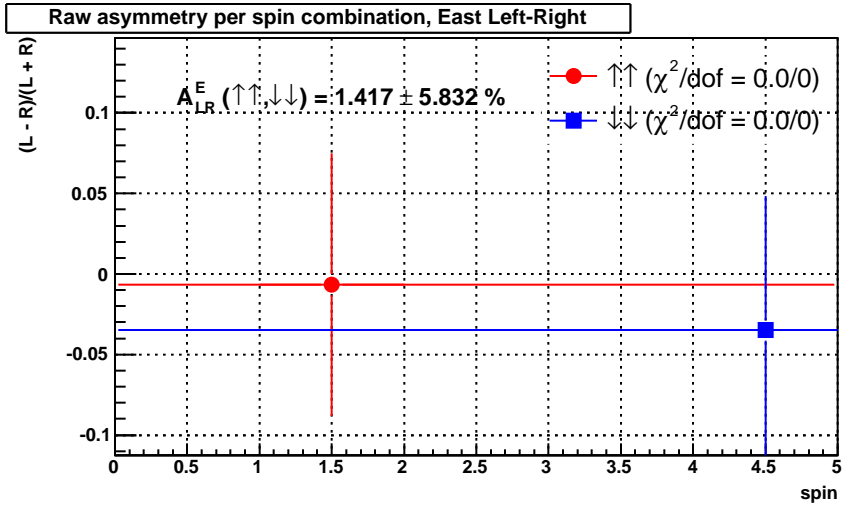

ZDC ADC Sum vs. Pre-Post (run 10109006)

Sun Apr 19 01:16:18 2009

ZDC Tower PrePost -1 vs -2

ZDC Tower PrePost +0 vs -1

ZDC Tower PrePost +1 vs +0

ZDC Tower PrePost +2 vs +1

ZDC Tower ADC Pre-Post Correlation (run 10109006)

Sun Apr 19 01:16:18 2009

ZDC SMD PrePost -1 vs -2

ZDC SMD PrePost +0 vs -1

ZDC SMD PrePost +1 vs +0

ZDC SMD PrePost +2 vs +1

ZDC SMD ADC Pre-Post Correlation (run 10109006)

Sun Apr 19 01:16:19 2009

Bunch crossing distribution (run 10109006)

Sun Apr 19 01:16:19 2009

ZDC Raw Asymmetry per Bunch Crossing (run 10109006)

ZDC Raw Asymmetry per Spin Combination (run 10109006)

Sun Apr 19 01:16:19 2009

Square root asymmetry vs. ϕ , Yellow Backward (West)