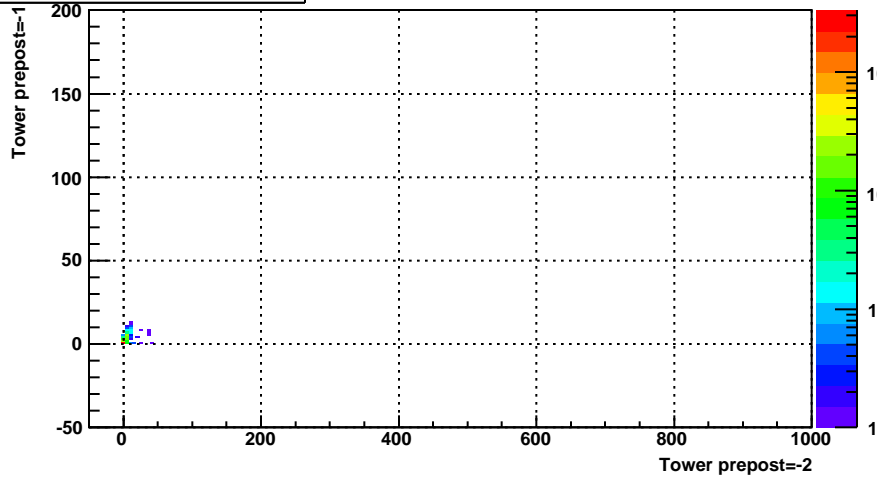

ADC > threshold ZD101==VT201?, West

ADC > threshold VT201==LD301?, West

ZDC DSM ADC > threshold (run 10109006)

Sun Apr 19 01:16:18 2009

ZDC Tower ADC Corr Sum vs. Pre-Post

ZDC SMD ADC Corr Sum vs. Pre-Post

ZDC ADC Sum vs. Pre-Post (run 10109006)

Sun Apr 19 01:16:18 2009

ZDC Tower PrePost -1 vs -2

ZDC Tower PrePost +0 vs -1

ZDC Tower PrePost +1 vs +0

ZDC Tower PrePost +2 vs +1

ZDC Tower ADC Pre-Post Correlation (run 10109006)