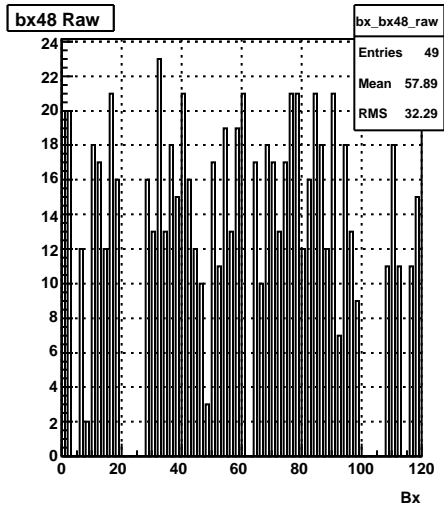

ZDC ADC Sum vs. Pre-Post (run 10109006)

Sun Apr 19 01:16:18 2009

ZDC Tower PrePost -1 vs -2

ZDC Tower PrePost +0 vs -1

ZDC Tower PrePost +1 vs +0

ZDC Tower PrePost +2 vs +1

ZDC Tower ADC Pre-Post Correlation (run 10109006)

Sun Apr 19 01:16:18 2009

ZDC SMD PrePost -1 vs -2

ZDC SMD PrePost +0 vs -1

ZDC SMD PrePost +1 vs +0

ZDC SMD PrePost +2 vs +1

ZDC SMD ADC Pre-Post Correlation (run 10109006)

Sun Apr 19 01:16:19 2009

Bunch crossing distribution (run 10109006)

Sun Apr 19 01:16:19 2009

ZDC Raw Asymmetry per Bunch Crossing (run 10109006)

ZDC Raw Asymmetry per Spin Combination (run 10109006)

Sun Apr 19 01:16:19 2009

Square root asymmetry vs. ϕ , Yellow Backward (West)