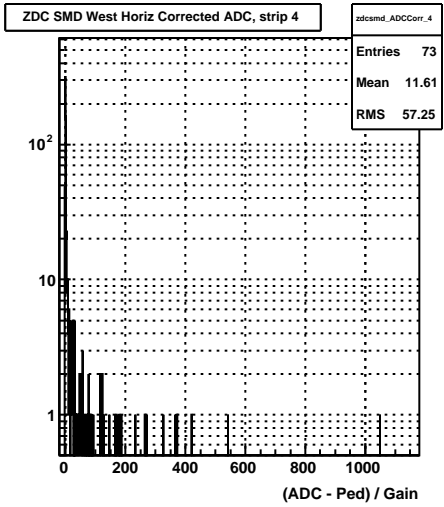

ZDC SMD ADC West Horiz Corrected (run 10109006)

Sun Apr 19 01:16:18 2009