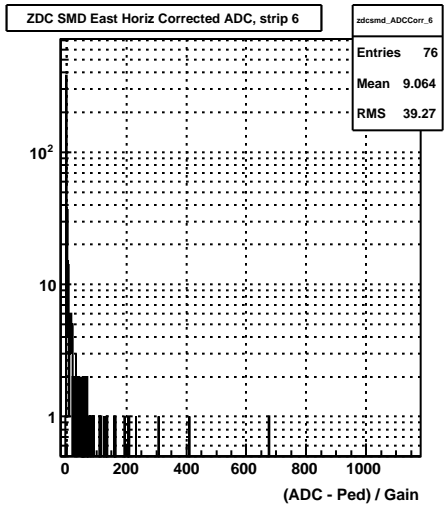

ZDC SMD ADC East Horiz Corrected (run 10109006)

Sun Apr 19 01:16:18 2009