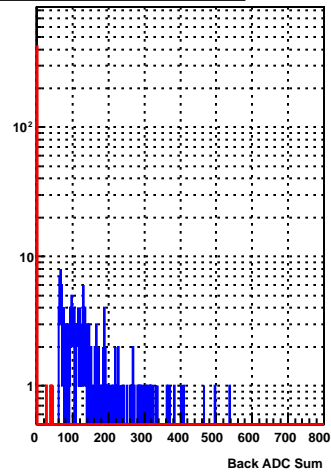

Sun Apr 19 01:16:18 2009

ZDC DSM Earliest TDC (run 10109006)

Sun Apr 19 01:16:18 2009

ZD101 Input, Sum > threshold ? blue : red, East

ZD101 Input, Front > threshold ? blue : red, East

ZD101 Input, Back > threshold ? blue : red, East