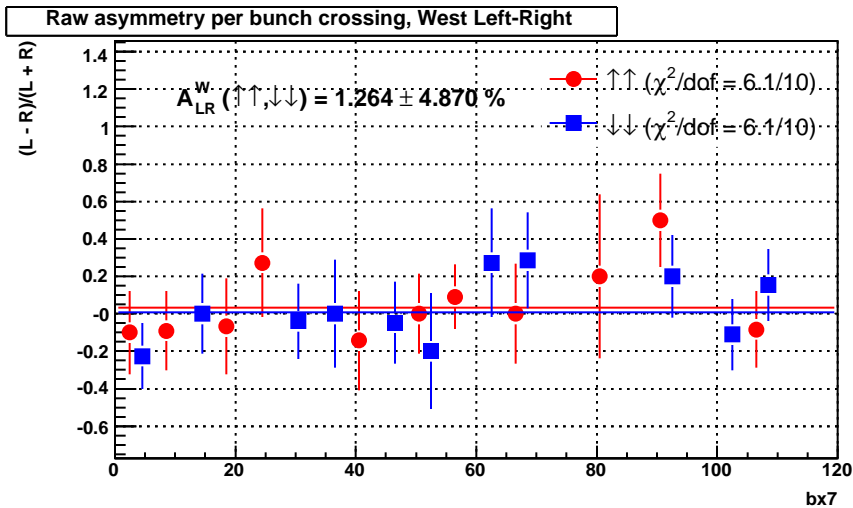

ZDC ADC Sum vs. Pre-Post (run 10109006)

Sun Apr 19 01:16:18 2009

ZDC Tower PrePost -1 vs -2

ZDC Tower PrePost +0 vs -1

ZDC Tower PrePost +1 vs +0

ZDC Tower PrePost +2 vs +1

ZDC Tower ADC Pre-Post Correlation (run 10109006)

Sun Apr 19 01:16:18 2009

ZDC SMD PrePost -1 vs -2

ZDC SMD PrePost +0 vs -1

ZDC SMD PrePost +1 vs +0

ZDC SMD PrePost +2 vs +1

ZDC SMD ADC Pre-Post Correlation (run 10109006)

Sun Apr 19 01:16:19 2009

Bunch crossing distribution (run 10109006)

Sun Apr 19 01:16:19 2009

ZDC Raw Asymmetry per Bunch Crossing (run 10109006)

ZDC Raw Asymmetry per Spin Combination (run 10109006)

Sun Apr 19 01:16:19 2009

Square root asymmetry vs. ϕ , Yellow Backward (West)