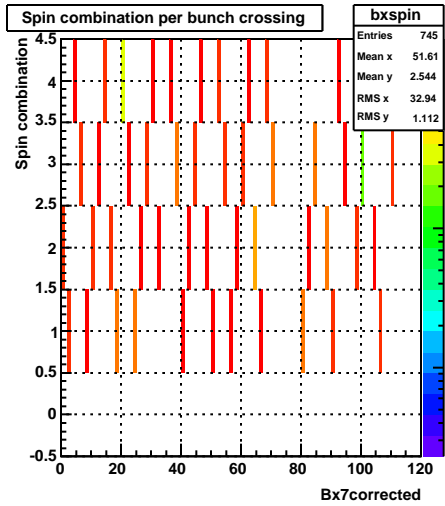

ADC > threshold ZD101==VT201?, West

ADC > threshold VT201==LD301?, West

ZDC DSM ADC > threshold (run 10109006)

Sun Apr 19 01:16:18 2009

ZDC Tower ADC Corr Sum vs. Pre-Post

ZDC SMD ADC Corr Sum vs. Pre-Post

ZDC ADC Sum vs. Pre-Post (run 10109006)

Sun Apr 19 01:16:18 2009

ZDC Tower PrePost -1 vs -2

ZDC Tower PrePost +0 vs -1

ZDC Tower PrePost +1 vs +0

ZDC Tower PrePost +2 vs +1

ZDC Tower ADC Pre-Post Correlation (run 10109006)

Sun Apr 19 01:16:18 2009

ZDC SMD PrePost -1 vs -2

ZDC SMD PrePost +0 vs -1

ZDC SMD PrePost +1 vs +0

ZDC SMD PrePost +2 vs +1

ZDC SMD ADC Pre-Post Correlation (run 10109006)

Sun Apr 19 01:16:19 2009

Bunch crossing distribution (run 10109006)

Sun Apr 19 01:16:19 2009

ZDC Raw Asymmetry per Bunch Crossing (run 10109006)

ZDC Raw Asymmetry per Spin Combination (run 10109006)

Sun Apr 19 01:16:19 2009

Square root asymmetry vs. ϕ , Yellow Backward (West)