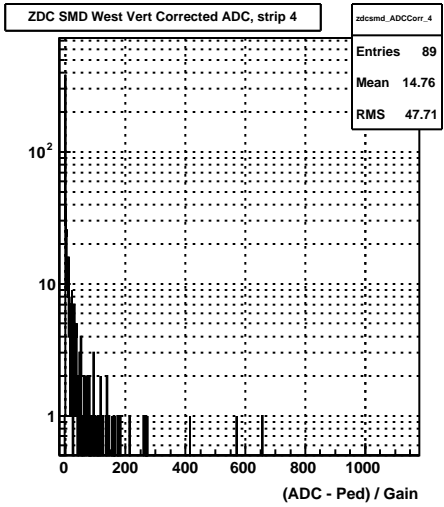

Sun Apr 19 01:16:18 2009

ZDC SMD ADC East Vert Corrected (run 10109006)

Sun Apr 19 01:16:18 2009

ZDC SMD ADC East Horiz Corrected (run 10109006)

Sun Apr 19 01:16:18 2009

ZDC SMD ADC West Vert Corrected (run 10109006)