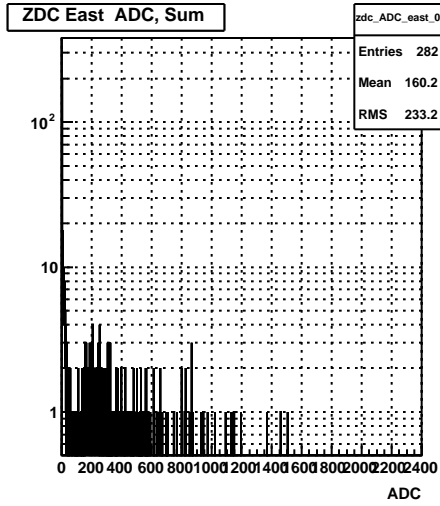

ZDC (run 10109006)

Sun Apr 19 01:16:16 2009

ZDC Towers (run 10109006)

Sun Apr 19 01:16:16 2009

ZDC Towers Corrected (run 10109006)

Sun Apr 19 01:16:16 2009

ZDC TDC (run 10109006)

Sun Apr 19 01:16:16 2009

ZDC Δ TDC East (run 10109006)

Sun Apr 19 01:16:17 2009

ZDC Δ TDC West (run 10109006)

Sun Apr 19 01:16:17 2009

ZDC TDC vs. ADC (run 10109006)

Sun Apr 19 01:16:17 2009

ZDC Front vs. Back ADC Sum, East

ZDC Front vs. Back ADC Sum, West