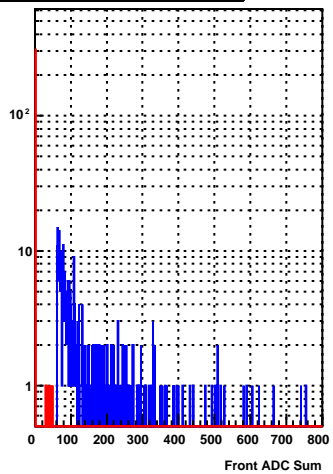

ADC > threshold ZD101==VT201?, East

ADC > threshold VT201==LD301?, East

ZD101 Input, Sum > threshold ? blue : red, West

ZD101 Input, Front > threshold ? blue : red, West

ZD101 Input, Back > threshold ? blue : red, West

ADC > threshold ZD101==VT201?, West

ADC > threshold VT201==LD301?, West

ZDC DSM ADC > threshold (run 10109006)

Sun Apr 19 01:16:18 2009

ZDC Tower ADC Corr Sum vs. Pre-Post

ZDC SMD ADC Corr Sum vs. Pre-Post