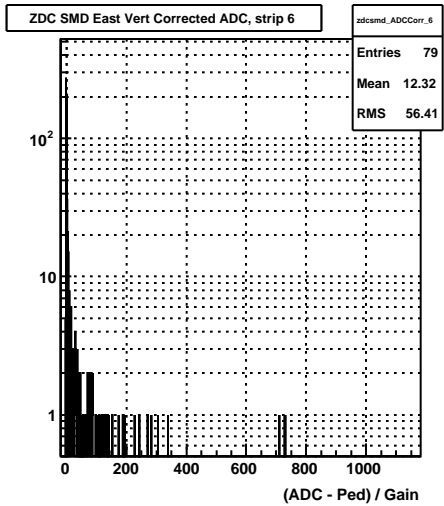

ZDC SMD ADC East Vert Corrected (run 10109006)

Sun Apr 19 01:16:18 2009