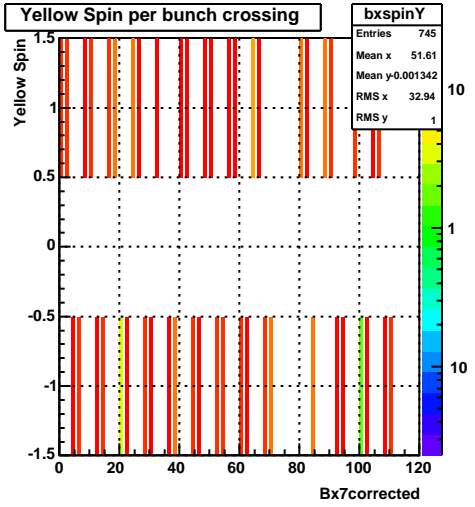

ADC > threshold ZD101==VT201?, West

ADC > threshold VT201==LD301?, West

ZDC DSM ADC > threshold (run 10109006)

Sun Apr 19 01:16:18 2009

ZDC Tower ADC Corr Sum vs. Pre-Post

ZDC SMD ADC Corr Sum vs. Pre-Post

ZDC ADC Sum vs. Pre-Post (run 10109006)

Sun Apr 19 01:16:18 2009

ZDC Tower PrePost -1 vs -2

ZDC Tower PrePost +0 vs -1

ZDC Tower PrePost +1 vs +0

ZDC Tower PrePost +2 vs +1

ZDC Tower ADC Pre-Post Correlation (run 10109006)

Sun Apr 19 01:16:18 2009

ZDC SMD PrePost -1 vs -2

ZDC SMD PrePost +0 vs -1

ZDC SMD PrePost +1 vs +0

ZDC SMD PrePost +2 vs +1

ZDC SMD ADC Pre-Post Correlation (run 10109006)

Sun Apr 19 01:16:19 2009

Bunch crossing distribution (run 10109006)

Sun Apr 19 01:16:19 2009

ZDC Raw Asymmetry per Bunch Crossing (run 10109006)

ZDC Raw Asymmetry per Spin Combination (run 10109006)

Sun Apr 19 01:16:19 2009

Square root asymmetry vs. ϕ , Yellow Backward (West)