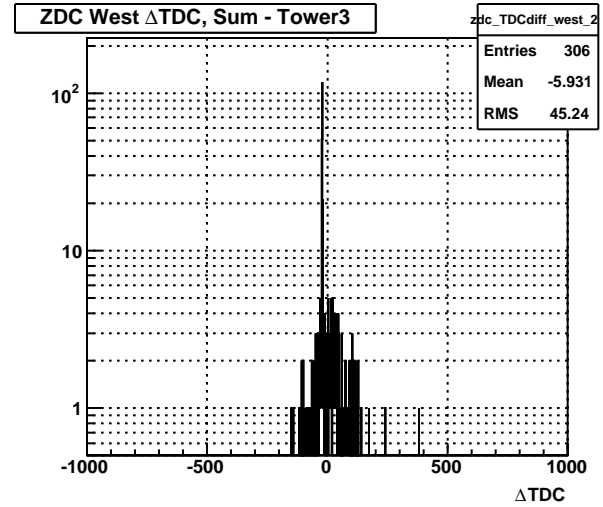

ZDC (run 10109006)

Sun Apr 19 01:16:16 2009

ZDC Towers (run 10109006)

Sun Apr 19 01:16:16 2009

ZDC Towers Corrected (run 10109006)

Sun Apr 19 01:16:16 2009

ZDC TDC (run 10109006)

Sun Apr 19 01:16:16 2009

ZDC Δ TDC East (run 10109006)

Sun Apr 19 01:16:17 2009

ZDC Δ TDC West (run 10109006)

Sun Apr 19 01:16:17 2009

ZDC TDC vs. ADC (run 10109006)

Sun Apr 19 01:16:17 2009

ZDC Front vs. Back ADC Sum, East

ZDC Front vs. Back ADC Sum, West