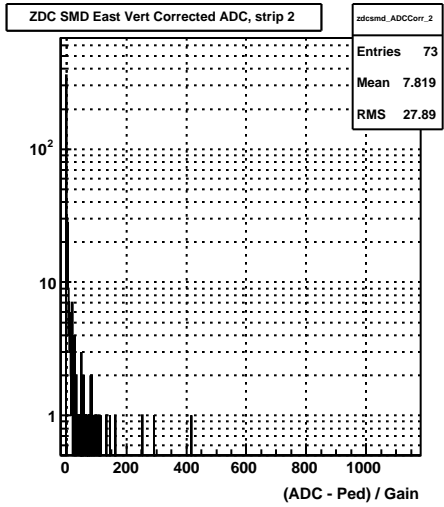

ZDC SMD ADC East Vert Corrected (run 10109006)

Sun Apr 19 01:16:18 2009