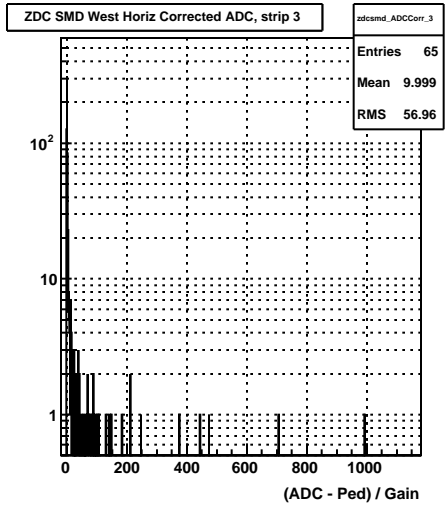

ZDC SMD ADC West Horiz Corrected (run 10109006)

Sun Apr 19 01:16:18 2009