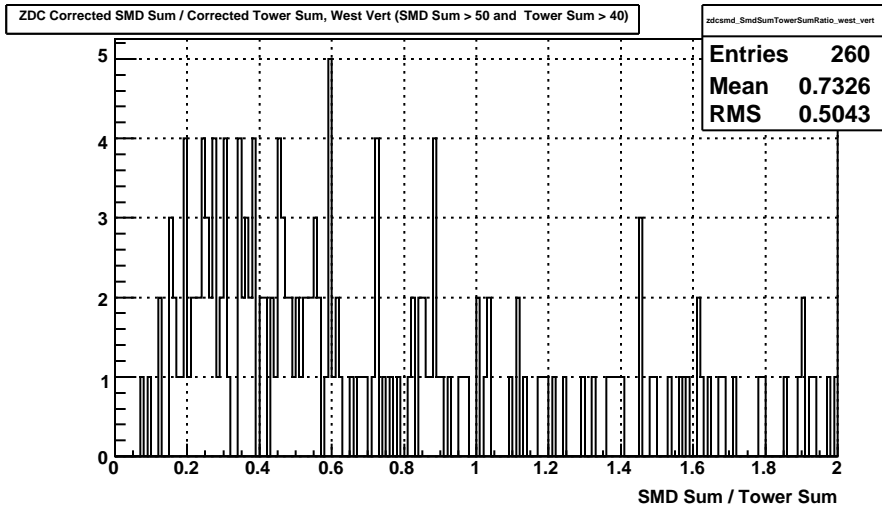

Sun Apr 19 01:16:18 2009

ZDC SMD ADC West Horiz Corrected (run 10109006)

Sun Apr 19 01:16:18 2009

ZDC Corrected SMD Sum vs. Tower Sum East (run 10109006)

Sun Apr 19 01:16:18 2009

ZDC Corrected SMD Sum vs. Tower Sum West (run 10109006)

Sun Apr 19 01:16:18 2009

ZDC DSM Earliest TDC (run 10109006)

Sun Apr 19 01:16:18 2009

ZD101 Input, Sum > threshold ? blue : red, East

ZD101 Input, Front > threshold ? blue : red, East

ZD101 Input, Back > threshold ? blue : red, East