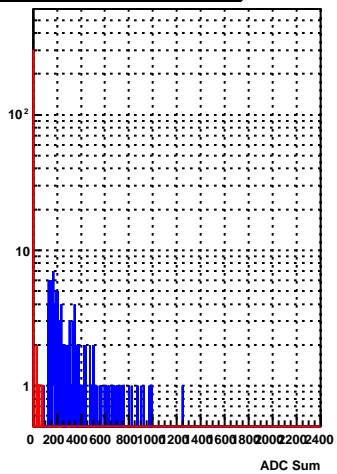

ZD101 Input, Sum > threshold ? blue : red, West