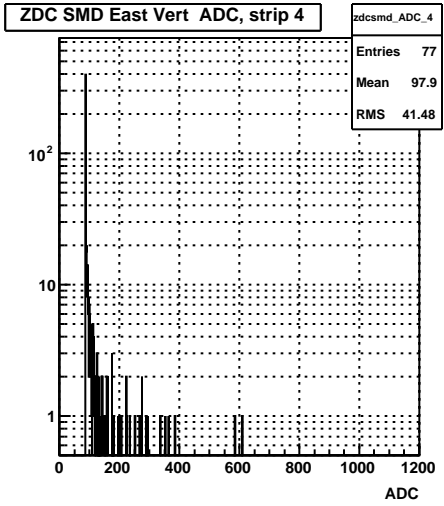

ZDC Front vs. Back Sum (run 10109006)

Sun Apr 19 01:16:17 2009

ZDC SMD (run 10109006)

Sun Apr 19 01:16:17 2009

ZDC SMD Occupancy (run 10109006)

Sun Apr 19 01:16:17 2009

ZDC SMD Max XY (run 10109006)

Sun Apr 19 01:16:17 2009