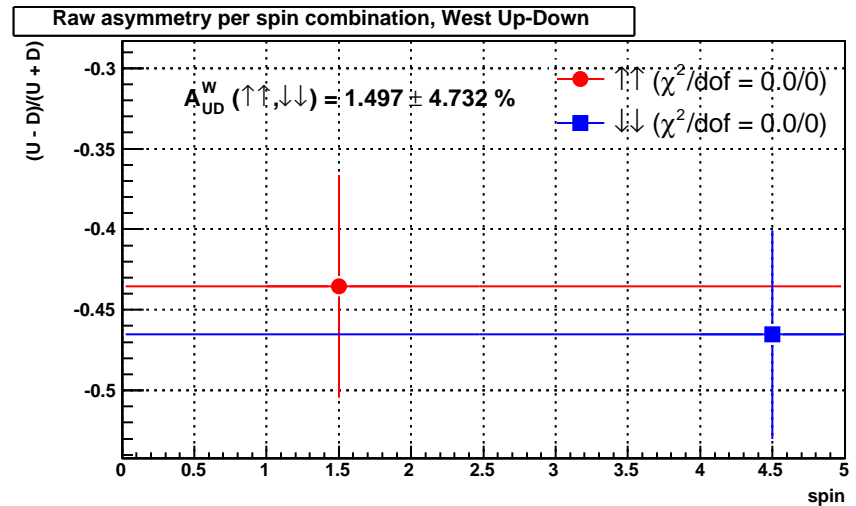

ZDC ADC Sum vs. Pre-Post (run 10109006)

Sun Apr 19 01:16:18 2009

ZDC Tower PrePost -1 vs -2

ZDC Tower PrePost +0 vs -1

ZDC Tower PrePost +1 vs +0

ZDC Tower PrePost +2 vs +1

ZDC Tower ADC Pre-Post Correlation (run 10109006)

Sun Apr 19 01:16:18 2009

ZDC SMD PrePost -1 vs -2

ZDC SMD PrePost +0 vs -1

ZDC SMD PrePost +1 vs +0

ZDC SMD PrePost +2 vs +1

ZDC SMD ADC Pre-Post Correlation (run 10109006)

Sun Apr 19 01:16:19 2009

Bunch crossing distribution (run 10109006)

Sun Apr 19 01:16:19 2009

ZDC Raw Asymmetry per Bunch Crossing (run 10109006)

ZDC Raw Asymmetry per Spin Combination (run 10109006)

Sun Apr 19 01:16:19 2009

Square root asymmetry vs. ϕ , Yellow Backward (West)