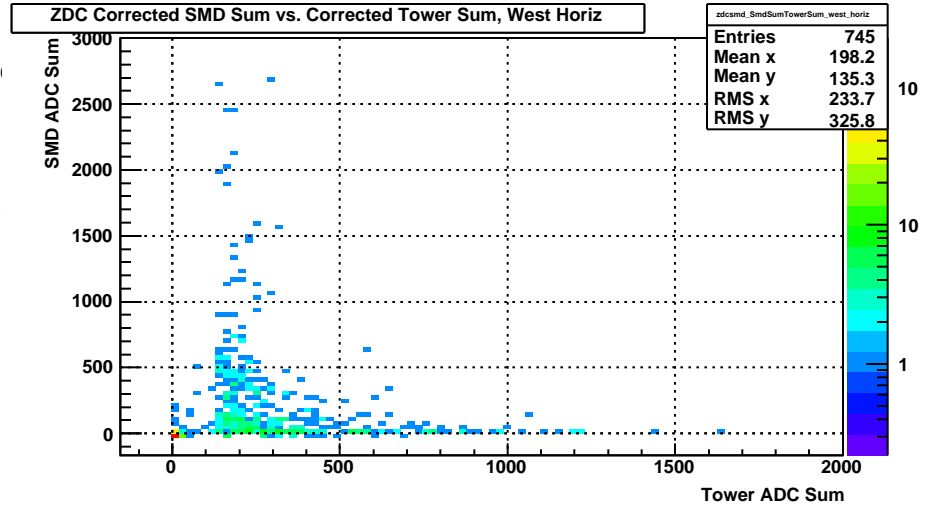

Sun Apr 19 01:16:18 2009

ZDC SMD ADC West Horiz Corrected (run 10109006)

Sun Apr 19 01:16:18 2009

ZDC Corrected SMD Sum vs. Tower Sum East (run 10109006)

Sun Apr 19 01:16:18 2009

ZDC Corrected SMD Sum vs. Tower Sum West (run 10109006)

Sun Apr 19 01:16:18 2009

ZDC DSM Earliest TDC (run 10109006)

Sun Apr 19 01:16:18 2009

ZD101 Input, Sum > threshold ? blue : red, East

ZD101 Input, Front > threshold ? blue : red, East

ZD101 Input, Back > threshold ? blue : red, East