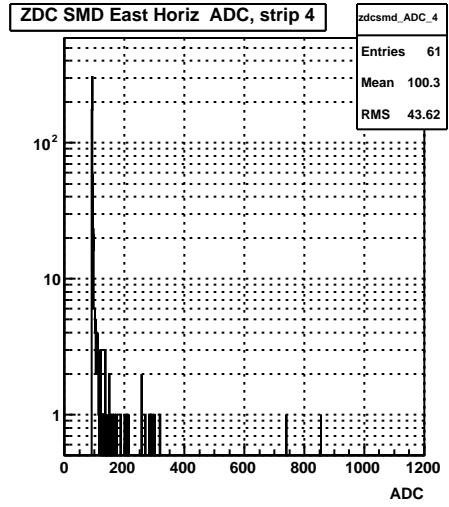

ZDC SMD ADC East Horiz (run 10109006)

Sun Apr 19 01:16:17 2009