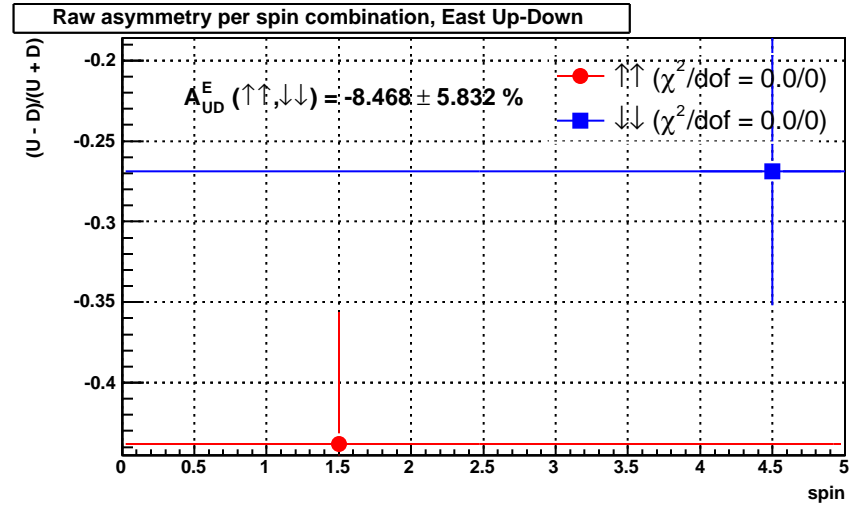

ZDC ADC Sum vs. Pre-Post (run 10109006)

Sun Apr 19 01:16:18 2009

ZDC Tower PrePost -1 vs -2

ZDC Tower PrePost +0 vs -1

ZDC Tower PrePost +1 vs +0

ZDC Tower PrePost +2 vs +1

ZDC Tower ADC Pre-Post Correlation (run 10109006)

Sun Apr 19 01:16:18 2009

ZDC SMD PrePost -1 vs -2

ZDC SMD PrePost +0 vs -1

ZDC SMD PrePost +1 vs +0

ZDC SMD PrePost +2 vs +1

ZDC SMD ADC Pre-Post Correlation (run 10109006)

Sun Apr 19 01:16:19 2009

Bunch crossing distribution (run 10109006)

Sun Apr 19 01:16:19 2009

ZDC Raw Asymmetry per Bunch Crossing (run 10109006)

ZDC Raw Asymmetry per Spin Combination (run 10109006)

Sun Apr 19 01:16:19 2009

Square root asymmetry vs. ϕ , Yellow Backward (West)