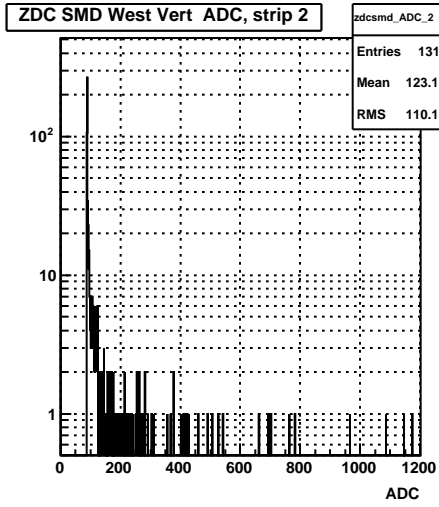

ZDC SMD ADC West Vert (run 10109006)

Sun Apr 19 01:16:17 2009