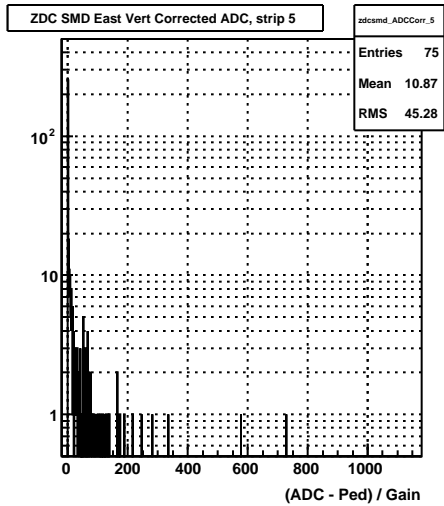

ZDC SMD ADC East Vert Corrected (run 10109006)

Sun Apr 19 01:16:18 2009