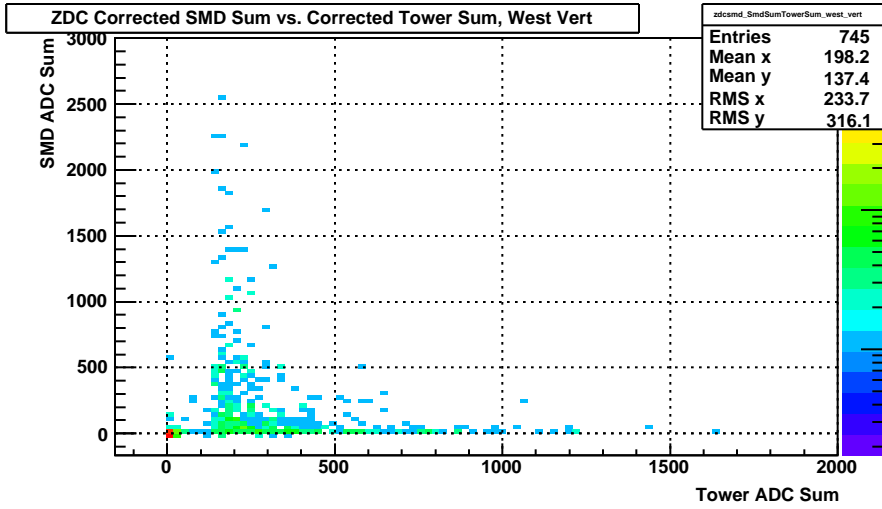

Sun Apr 19 01:16:18 2009

ZDC SMD ADC West Horiz Corrected (run 10109006)

Sun Apr 19 01:16:18 2009

ZDC Corrected SMD Sum vs. Tower Sum East (run 10109006)

Sun Apr 19 01:16:18 2009

ZDC Corrected SMD Sum vs. Tower Sum West (run 10109006)

Sun Apr 19 01:16:18 2009

ZDC DSM Earliest TDC (run 10109006)

Sun Apr 19 01:16:18 2009

ZD101 Input, Sum > threshold ? blue : red, East

ZD101 Input, Front > threshold ? blue : red, East

ZD101 Input, Back > threshold ? blue : red, East