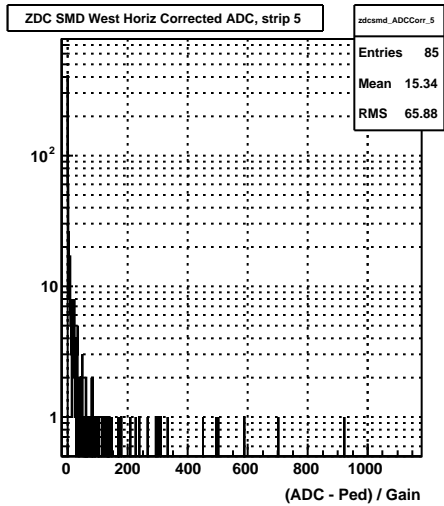

ZDC SMD ADC West Horiz Corrected (run 10109006)

Sun Apr 19 01:16:18 2009