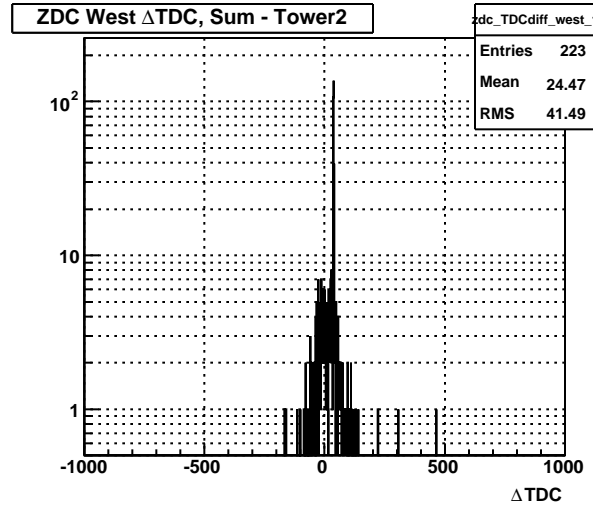

ZDC (run 10109006)

Sun Apr 19 01:16:16 2009

ZDC Towers (run 10109006)

Sun Apr 19 01:16:16 2009

ZDC Towers Corrected (run 10109006)

Sun Apr 19 01:16:16 2009

ZDC TDC (run 10109006)

Sun Apr 19 01:16:16 2009

ZDC Δ TDC East (run 10109006)

Sun Apr 19 01:16:17 2009

ZDC Δ TDC West (run 10109006)

Sun Apr 19 01:16:17 2009

ZDC TDC vs. ADC (run 10109006)

Sun Apr 19 01:16:17 2009

ZDC Front vs. Back ADC Sum, East

ZDC Front vs. Back ADC Sum, West