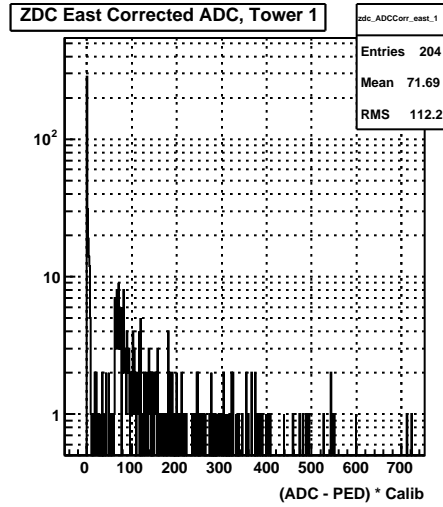

ZDC (run 10109006)

Sun Apr 19 01:16:16 2009

ZDC Towers (run 10109006)

Sun Apr 19 01:16:16 2009

ZDC Towers Corrected (run 10109006)

Sun Apr 19 01:16:16 2009

ZDC TDC (run 10109006)

Sun Apr 19 01:16:16 2009

ZDC Δ TDC East (run 10109006)

Sun Apr 19 01:16:17 2009

ZDC Δ TDC West (run 10109006)

Sun Apr 19 01:16:17 2009

ZDC TDC vs. ADC (run 10109006)

Sun Apr 19 01:16:17 2009

ZDC Front vs. Back ADC Sum, East

ZDC Front vs. Back ADC Sum, West