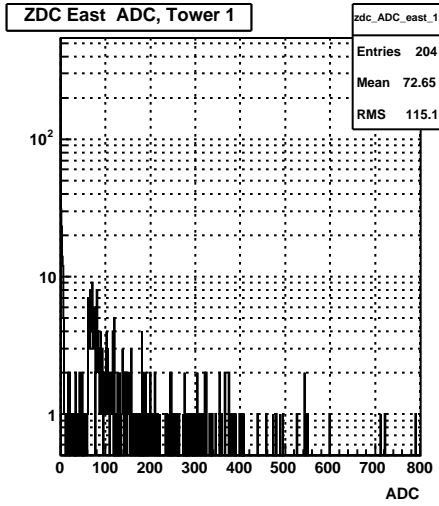

ZDC (run 10109006)

Sun Apr 19 01:16:16 2009

ZDC Towers (run 10109006)

Sun Apr 19 01:16:16 2009

ZDC Towers Corrected (run 10109006)

Sun Apr 19 01:16:16 2009

ZDC TDC (run 10109006)

Sun Apr 19 01:16:16 2009

ZDC Δ TDC East (run 10109006)

Sun Apr 19 01:16:17 2009

ZDC Δ TDC West (run 10109006)

Sun Apr 19 01:16:17 2009

ZDC TDC vs. ADC (run 10109006)

Sun Apr 19 01:16:17 2009

ZDC Front vs. Back ADC Sum, East

ZDC Front vs. Back ADC Sum, West