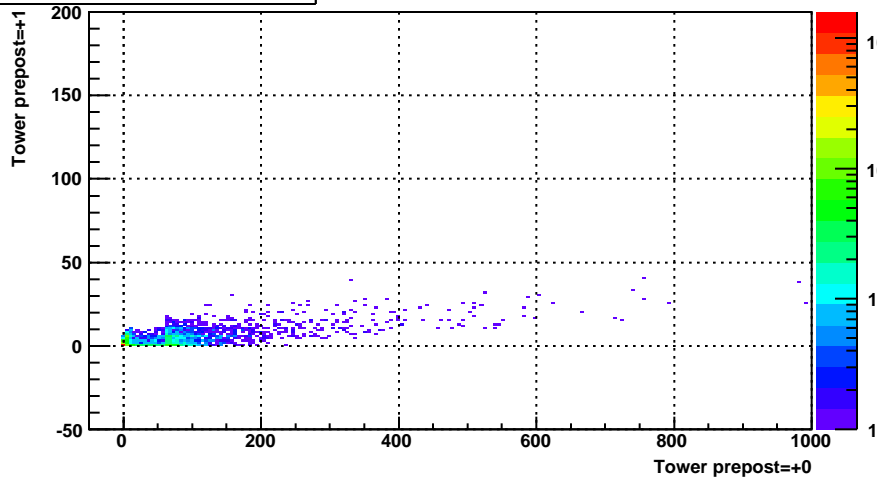

ADC > threshold ZD101==VT201?, West

ADC > threshold VT201==LD301?, West

ZDC DSM ADC > threshold (run 10109006)

Sun Apr 19 01:16:18 2009

ZDC Tower ADC Corr Sum vs. Pre-Post

ZDC SMD ADC Corr Sum vs. Pre-Post

ZDC ADC Sum vs. Pre-Post (run 10109006)

Sun Apr 19 01:16:18 2009

ZDC Tower PrePost -1 vs -2

ZDC Tower PrePost +0 vs -1

ZDC Tower PrePost +1 vs +0

ZDC Tower PrePost +2 vs +1

ZDC Tower ADC Pre-Post Correlation (run 10109006)

Sun Apr 19 01:16:18 2009

ZDC SMD PrePost -1 vs -2

ZDC SMD PrePost +0 vs -1

ZDC SMD PrePost +1 vs +0

ZDC SMD PrePost +2 vs +1

ZDC SMD ADC Pre-Post Correlation (run 10109006)

Sun Apr 19 01:16:19 2009

Bunch crossing distribution (run 10109006)