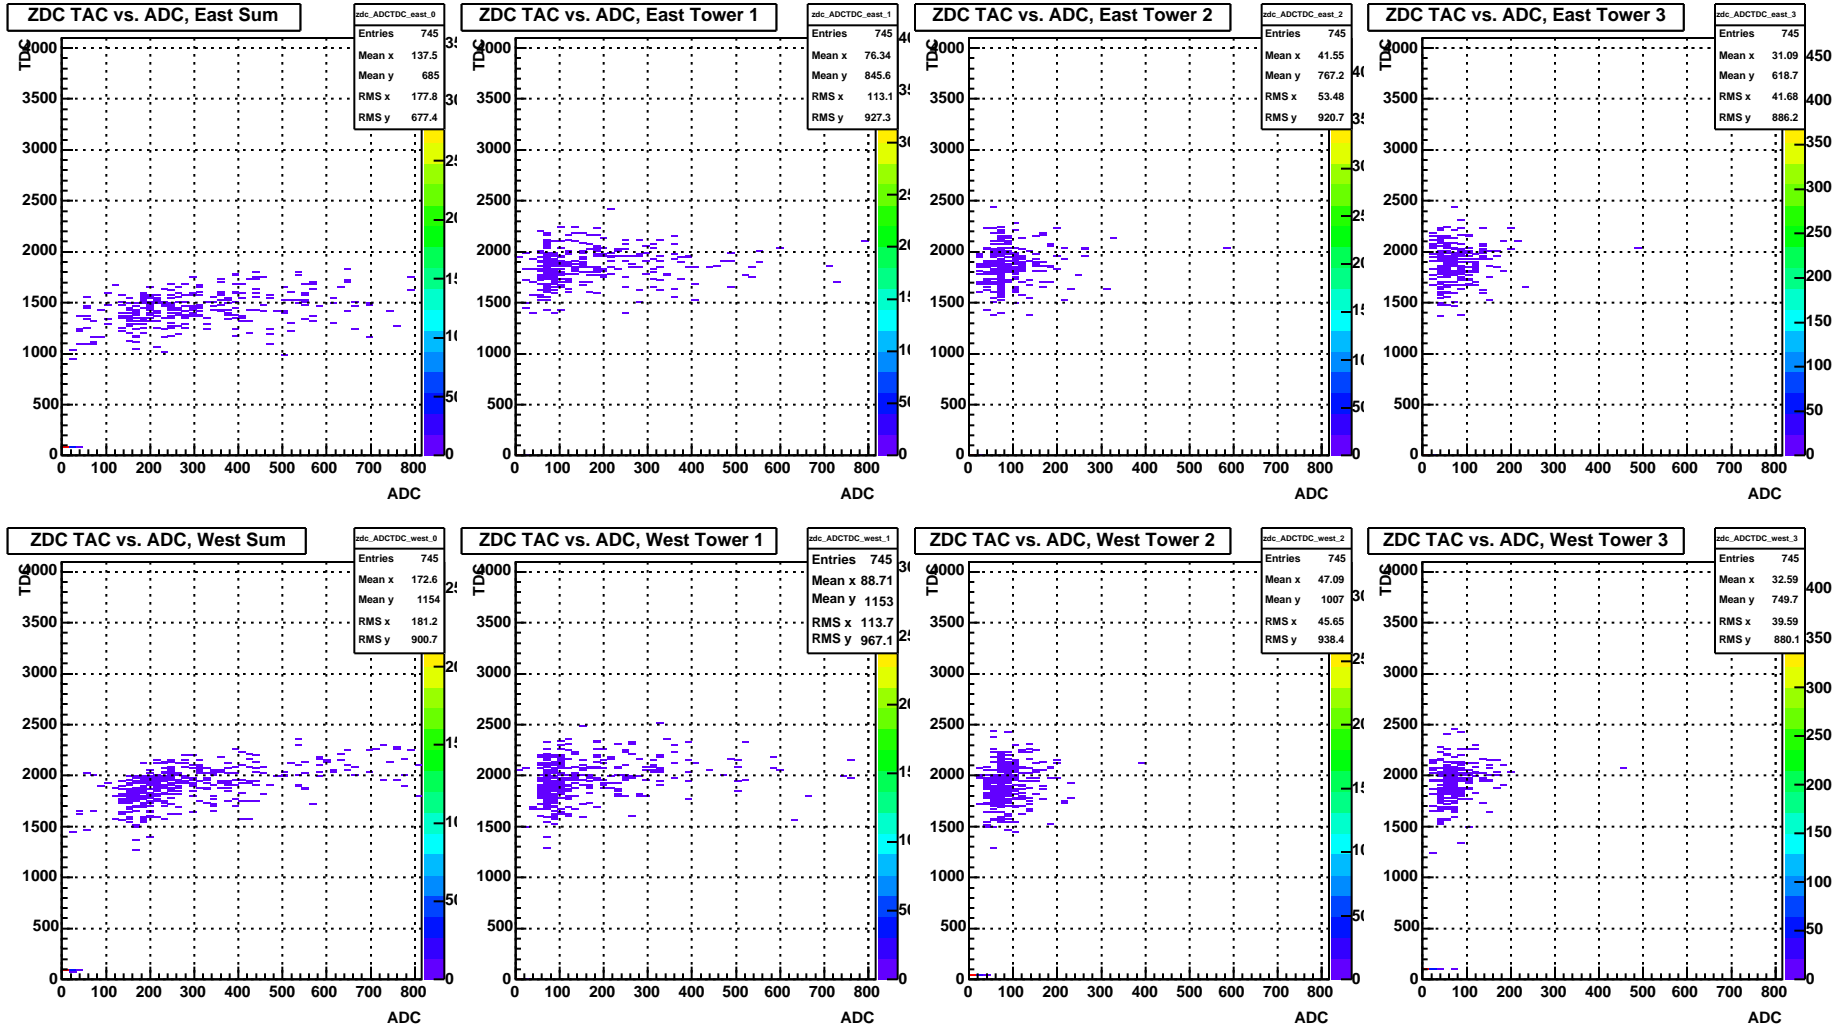

ZDC (run 10109006)

Sun Apr 19 01:16:16 2009

ZDC Towers (run 10109006)

Sun Apr 19 01:16:16 2009

ZDC Towers Corrected (run 10109006)

Sun Apr 19 01:16:16 2009

ZDC TDC (run 10109006)

Sun Apr 19 01:16:16 2009

ZDC Δ TDC East (run 10109006)

Sun Apr 19 01:16:17 2009

ZDC Δ TDC West (run 10109006)

Sun Apr 19 01:16:17 2009

ZDC TDC vs. ADC (run 10109006)

Sun Apr 19 01:16:17 2009

ZDC Front vs. Back ADC Sum, East

ZDC Front vs. Back ADC Sum, West

ZDC Front vs. Back Sum (run 10109006)

Sun Apr 19 01:16:17 2009

ZDC SMD (run 10109006)

Sun Apr 19 01:16:17 2009

ZDC SMD Occupancy (run 10109006)

Sun Apr 19 01:16:17 2009

ZDC SMD Max XY (run 10109006)

Sun Apr 19 01:16:17 2009