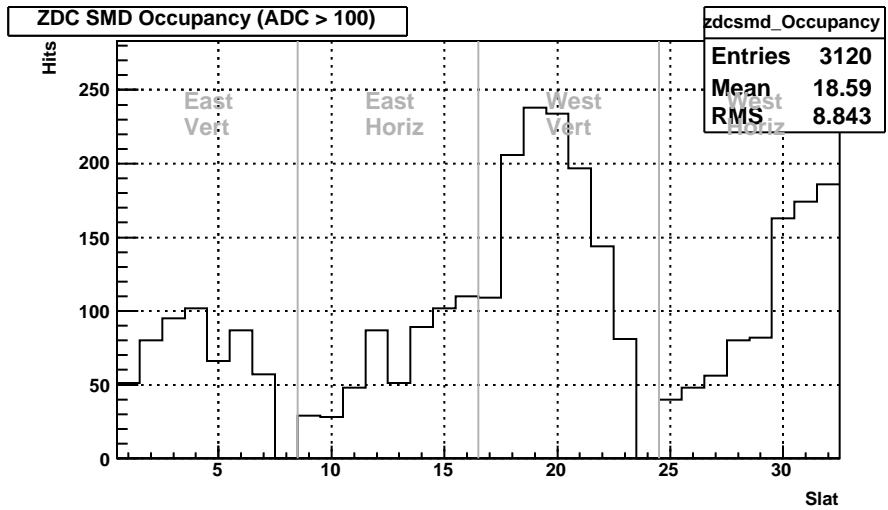

ZDC Δ TDC East (run 10109006)

Sun Apr 19 01:16:17 2009

ZDC Δ TDC West (run 10109006)

Sun Apr 19 01:16:17 2009

ZDC TDC vs. ADC (run 10109006)

Sun Apr 19 01:16:17 2009

ZDC Front vs. Back ADC Sum, East

ZDC Front vs. Back ADC Sum, West

ZDC Front vs. Back Sum (run 10109006)

Sun Apr 19 01:16:17 2009

ZDC SMD (run 10109006)

Sun Apr 19 01:16:17 2009

ZDC SMD Occupancy (run 10109006)

Sun Apr 19 01:16:17 2009

ZDC SMD Max XY (run 10109006)

Sun Apr 19 01:16:17 2009