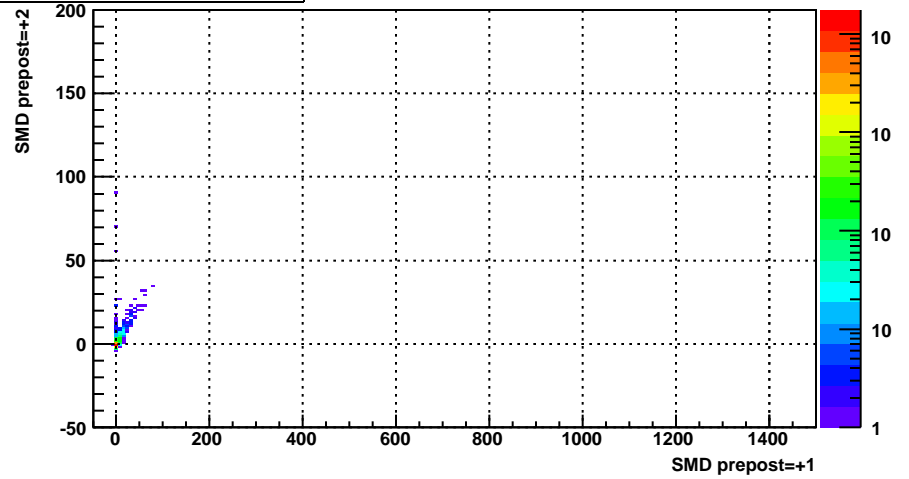

ZDC ADC Sum vs. Pre-Post (run 10109006)

Sun Apr 19 01:16:18 2009

ZDC Tower PrePost -1 vs -2

ZDC Tower PrePost +0 vs -1

ZDC Tower PrePost +1 vs +0

ZDC Tower PrePost +2 vs +1

ZDC Tower ADC Pre-Post Correlation (run 10109006)

Sun Apr 19 01:16:18 2009

ZDC SMD PrePost -1 vs -2

ZDC SMD PrePost +0 vs -1

ZDC SMD PrePost +1 vs +0

ZDC SMD PrePost +2 vs +1

ZDC SMD ADC Pre-Post Correlation (run 10109006)

Sun Apr 19 01:16:19 2009

Bunch crossing distribution (run 10109006)

Sun Apr 19 01:16:19 2009

ZDC Raw Asymmetry per Bunch Crossing (run 10109006)

ZDC Raw Asymmetry per Spin Combination (run 10109006)

Sun Apr 19 01:16:19 2009

Square root asymmetry vs. ϕ , Yellow Backward (West)