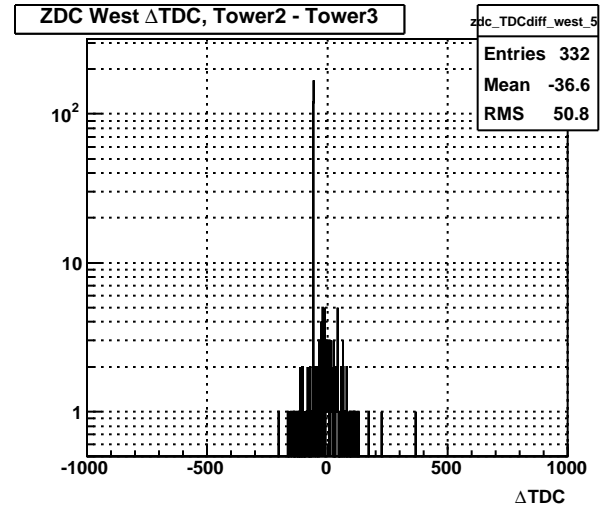

ZDC (run 10109006)

Sun Apr 19 01:16:16 2009

ZDC Towers (run 10109006)

Sun Apr 19 01:16:16 2009

ZDC Towers Corrected (run 10109006)

Sun Apr 19 01:16:16 2009

ZDC TDC (run 10109006)

Sun Apr 19 01:16:16 2009

ZDC Δ TDC East (run 10109006)

Sun Apr 19 01:16:17 2009

ZDC Δ TDC West (run 10109006)

Sun Apr 19 01:16:17 2009

ZDC TDC vs. ADC (run 10109006)

Sun Apr 19 01:16:17 2009

ZDC Front vs. Back ADC Sum, East

ZDC Front vs. Back ADC Sum, West