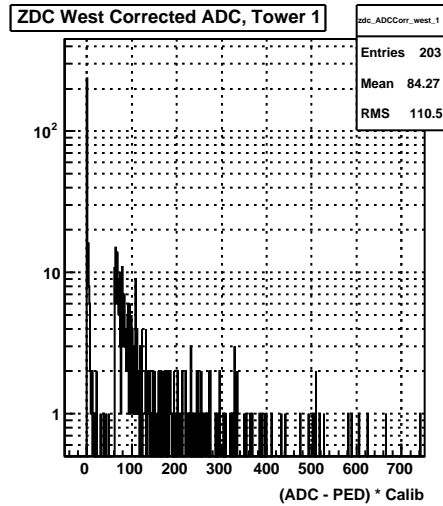

ZDC (run 10109006)

Sun Apr 19 01:16:16 2009

ZDC Towers (run 10109006)

Sun Apr 19 01:16:16 2009

ZDC Towers Corrected (run 10109006)

Sun Apr 19 01:16:16 2009

ZDC TDC (run 10109006)

Sun Apr 19 01:16:16 2009

ZDC Δ TDC East (run 10109006)

Sun Apr 19 01:16:17 2009

ZDC Δ TDC West (run 10109006)

Sun Apr 19 01:16:17 2009

ZDC TDC vs. ADC (run 10109006)

Sun Apr 19 01:16:17 2009

ZDC Front vs. Back ADC Sum, East

ZDC Front vs. Back ADC Sum, West