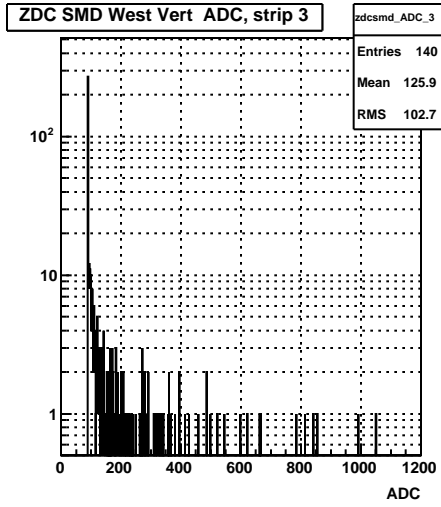

ZDC SMD ADC West Vert (run 10109006)

Sun Apr 19 01:16:17 2009