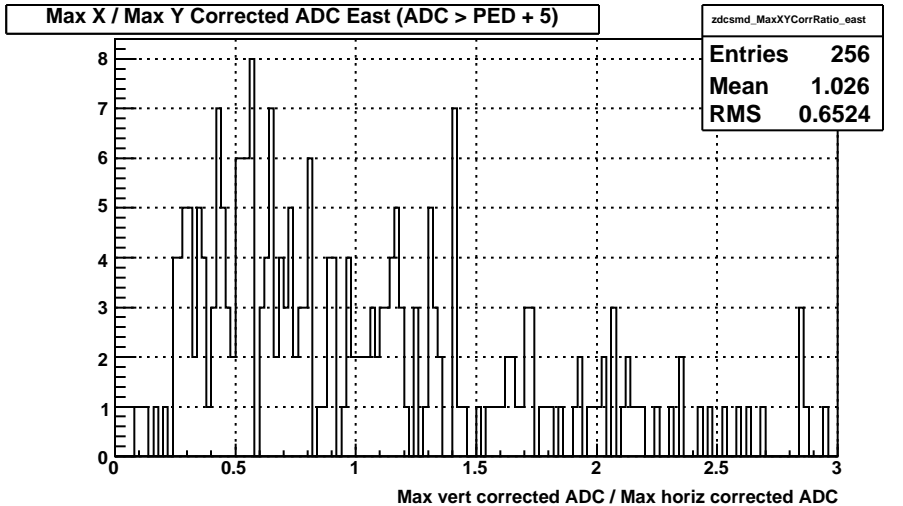

ZDC Front vs. Back Sum (run 10109006)

Sun Apr 19 01:16:17 2009

ZDC SMD (run 10109006)

Sun Apr 19 01:16:17 2009

ZDC SMD Occupancy (run 10109006)

Sun Apr 19 01:16:17 2009

ZDC SMD Max XY (run 10109006)

Sun Apr 19 01:16:17 2009