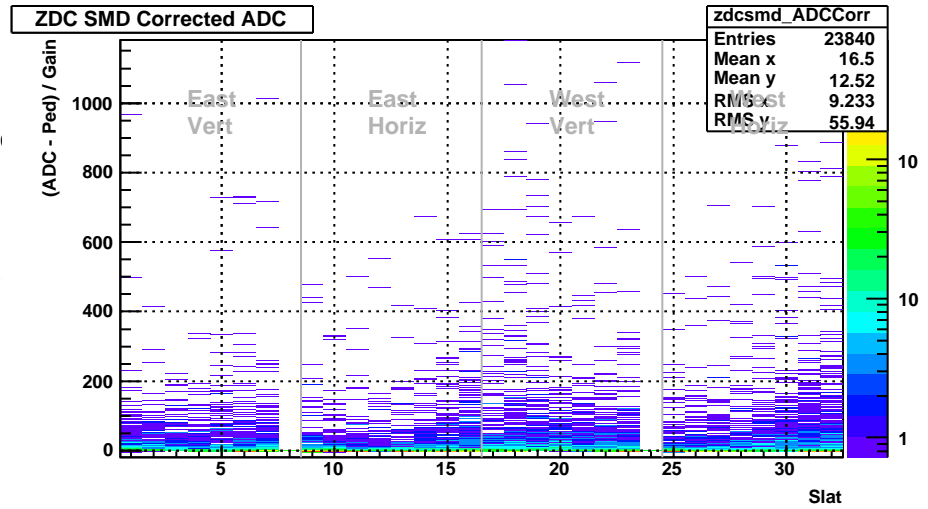

ZDC (run 10109006)

Sun Apr 19 01:16:16 2009

ZDC Towers (run 10109006)

Sun Apr 19 01:16:16 2009

ZDC Towers Corrected (run 10109006)

Sun Apr 19 01:16:16 2009

ZDC TDC (run 10109006)

Sun Apr 19 01:16:16 2009

ZDC Δ TDC East (run 10109006)

Sun Apr 19 01:16:17 2009

ZDC Δ TDC West (run 10109006)

Sun Apr 19 01:16:17 2009

ZDC TDC vs. ADC (run 10109006)

Sun Apr 19 01:16:17 2009

ZDC Front vs. Back ADC Sum, East

ZDC Front vs. Back ADC Sum, West

ZDC Front vs. Back Sum (run 10109006)

Sun Apr 19 01:16:17 2009

ZDC SMD (run 10109006)

Sun Apr 19 01:16:17 2009

ZDC SMD Occupancy (run 10109006)

Sun Apr 19 01:16:17 2009

ZDC SMD Max XY (run 10109006)

Sun Apr 19 01:16:17 2009