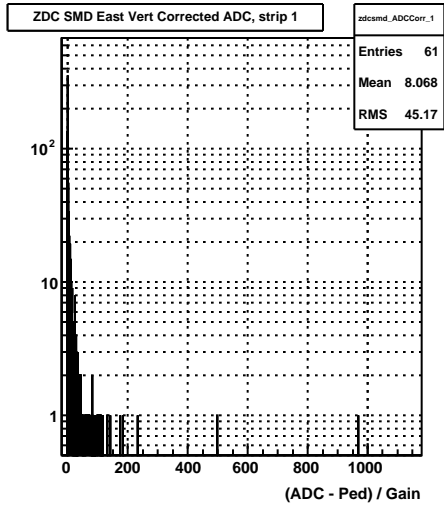

ZDC SMD ADC East Vert Corrected (run 10109006)

Sun Apr 19 01:16:18 2009