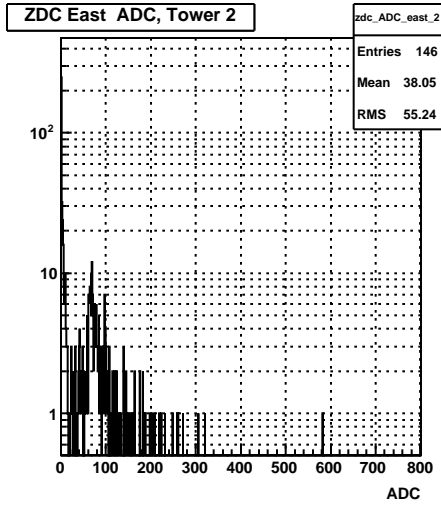

ZDC (run 10109006)

Sun Apr 19 01:16:16 2009

ZDC Towers (run 10109006)

Sun Apr 19 01:16:16 2009

ZDC Towers Corrected (run 10109006)

Sun Apr 19 01:16:16 2009

ZDC TDC (run 10109006)

Sun Apr 19 01:16:16 2009

ZDC Δ TDC East (run 10109006)

Sun Apr 19 01:16:17 2009

ZDC Δ TDC West (run 10109006)

Sun Apr 19 01:16:17 2009

ZDC TDC vs. ADC (run 10109006)

Sun Apr 19 01:16:17 2009

ZDC Front vs. Back ADC Sum, East

ZDC Front vs. Back ADC Sum, West