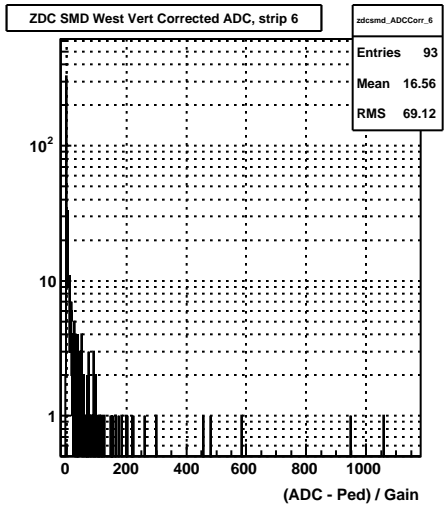

Sun Apr 19 01:16:18 2009

ZDC SMD ADC East Vert Corrected (run 10109006)

Sun Apr 19 01:16:18 2009

ZDC SMD ADC East Horiz Corrected (run 10109006)

Sun Apr 19 01:16:18 2009

ZDC SMD ADC West Vert Corrected (run 10109006)