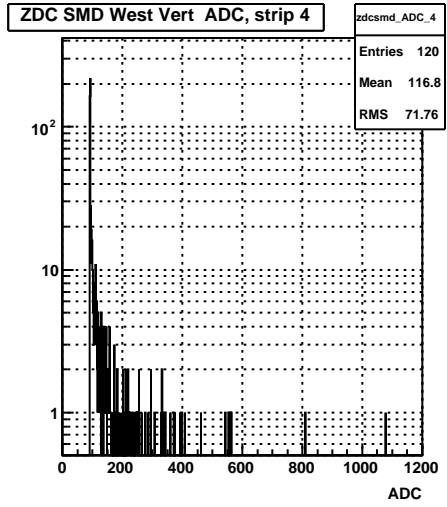

ZDC SMD ADC West Vert (run 10109006)

Sun Apr 19 01:16:17 2009