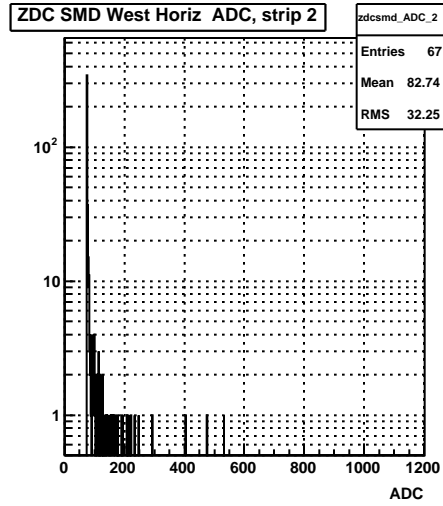

ZDC SMD ADC West Horiz (run 10109006)

Sun Apr 19 01:16:18 2009