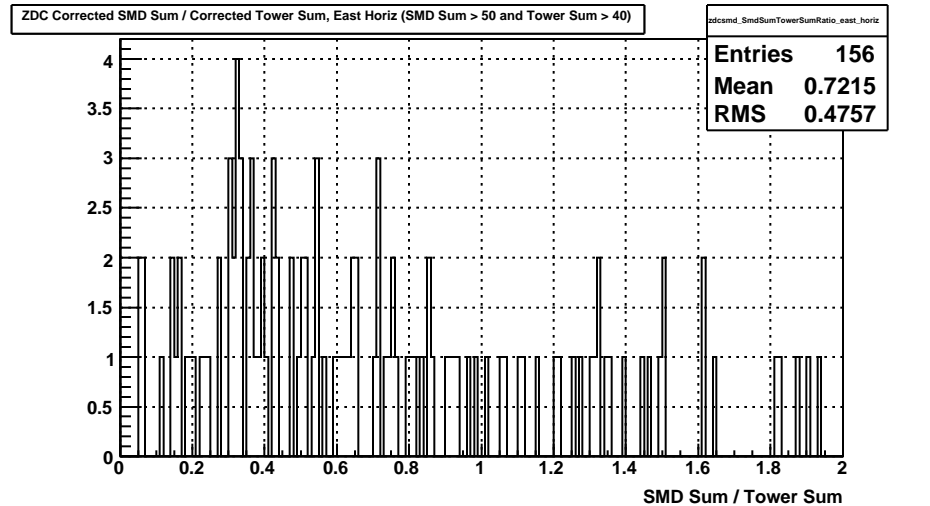

ZDC Corrected SMD Sum vs. Tower Sum East (run 10109006)

Sun Apr 19 01:16:18 2009