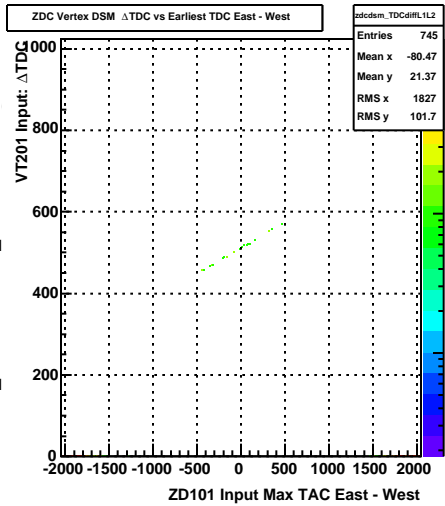

Sun Apr 19 01:16:18 2009

ZDC SMD ADC West Horiz Corrected (run 10109006)

Sun Apr 19 01:16:18 2009

ZDC Corrected SMD Sum vs. Tower Sum East (run 10109006)

Sun Apr 19 01:16:18 2009

ZDC Corrected SMD Sum vs. Tower Sum West (run 10109006)

Sun Apr 19 01:16:18 2009

ZDC DSM Earliest TDC (run 10109006)

Sun Apr 19 01:16:18 2009

ZD101 Input, Sum > threshold ? blue : red, East

ZD101 Input, Front > threshold ? blue : red, East

ZD101 Input, Back > threshold ? blue : red, East