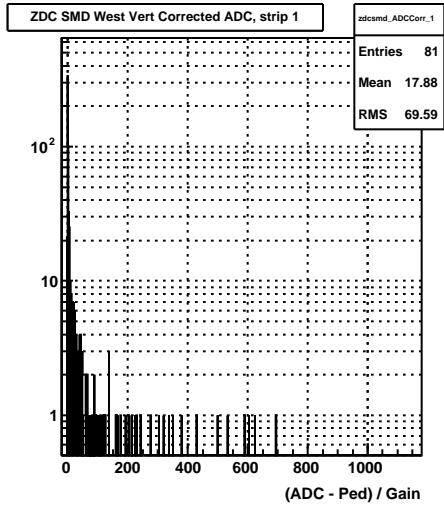

Sun Apr 19 01:16:18 2009

ZDC SMD ADC East Vert Corrected (run 10109006)

Sun Apr 19 01:16:18 2009

ZDC SMD ADC East Horiz Corrected (run 10109006)

Sun Apr 19 01:16:18 2009

ZDC SMD ADC West Vert Corrected (run 10109006)