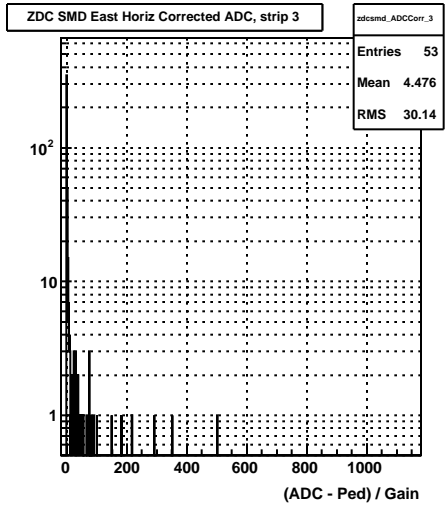

ZDC SMD ADC East Horiz Corrected (run 10109006)

Sun Apr 19 01:16:18 2009