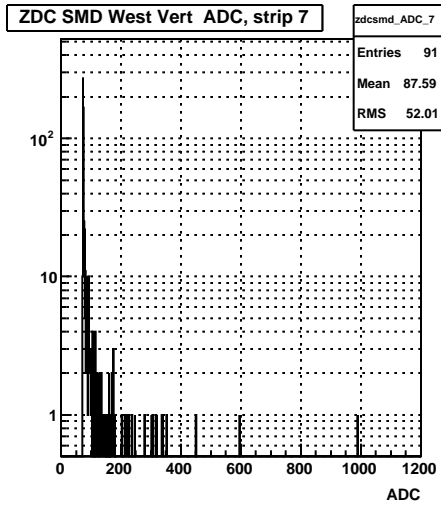

ZDC SMD ADC West Vert (run 10109006)

Sun Apr 19 01:16:17 2009