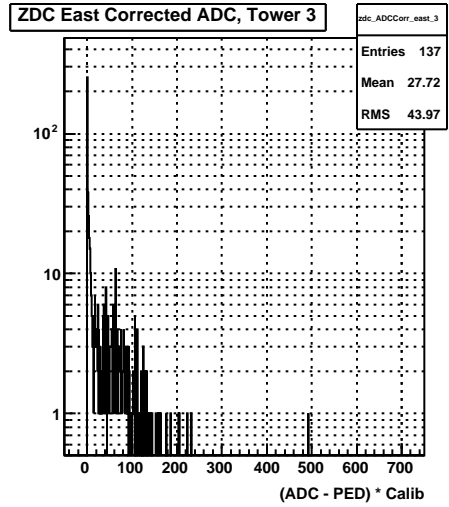

ZDC (run 10109006)

Sun Apr 19 01:16:16 2009

ZDC Towers (run 10109006)

Sun Apr 19 01:16:16 2009

ZDC Towers Corrected (run 10109006)

Sun Apr 19 01:16:16 2009

ZDC TDC (run 10109006)

Sun Apr 19 01:16:16 2009

ZDC Δ TDC East (run 10109006)

Sun Apr 19 01:16:17 2009

ZDC Δ TDC West (run 10109006)

Sun Apr 19 01:16:17 2009

ZDC TDC vs. ADC (run 10109006)

Sun Apr 19 01:16:17 2009

ZDC Front vs. Back ADC Sum, East

ZDC Front vs. Back ADC Sum, West