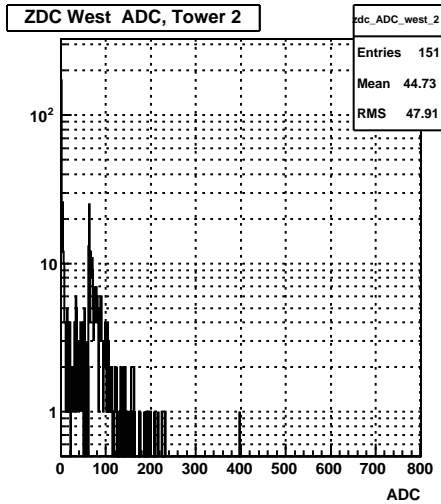

ZDC (run 10109006)

Sun Apr 19 01:16:16 2009

ZDC Towers (run 10109006)

Sun Apr 19 01:16:16 2009

ZDC Towers Corrected (run 10109006)

Sun Apr 19 01:16:16 2009

ZDC TDC (run 10109006)

Sun Apr 19 01:16:16 2009

ZDC Δ TDC East (run 10109006)

Sun Apr 19 01:16:17 2009

ZDC Δ TDC West (run 10109006)

Sun Apr 19 01:16:17 2009

ZDC TDC vs. ADC (run 10109006)

Sun Apr 19 01:16:17 2009

ZDC Front vs. Back ADC Sum, East

ZDC Front vs. Back ADC Sum, West