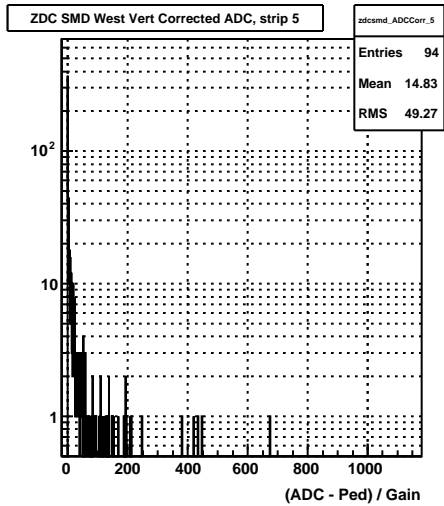

Sun Apr 19 01:16:18 2009

ZDC SMD ADC East Vert Corrected (run 10109006)

Sun Apr 19 01:16:18 2009

ZDC SMD ADC East Horiz Corrected (run 10109006)

Sun Apr 19 01:16:18 2009

ZDC SMD ADC West Vert Corrected (run 10109006)