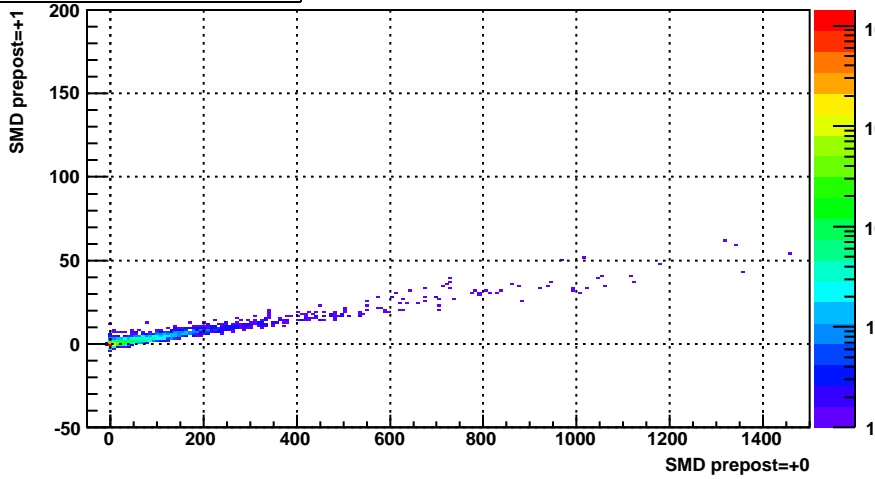

ZDC ADC Sum vs. Pre-Post (run 10109006)

Sun Apr 19 01:16:18 2009

ZDC Tower PrePost -1 vs -2

ZDC Tower PrePost +0 vs -1

ZDC Tower PrePost +1 vs +0

ZDC Tower PrePost +2 vs +1

ZDC Tower ADC Pre-Post Correlation (run 10109006)

Sun Apr 19 01:16:18 2009

ZDC SMD PrePost -1 vs -2

ZDC SMD PrePost +0 vs -1

ZDC SMD PrePost +1 vs +0

ZDC SMD PrePost +2 vs +1

ZDC SMD ADC Pre-Post Correlation (run 10109006)

Sun Apr 19 01:16:19 2009

Bunch crossing distribution (run 10109006)

Sun Apr 19 01:16:19 2009

ZDC Raw Asymmetry per Bunch Crossing (run 10109006)

ZDC Raw Asymmetry per Spin Combination (run 10109006)

Sun Apr 19 01:16:19 2009

Square root asymmetry vs. ϕ , Yellow Backward (West)