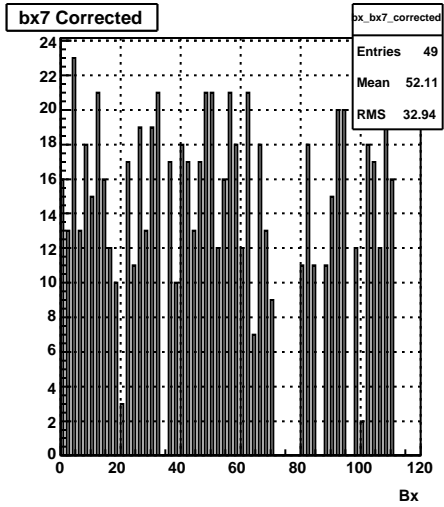

ZDC ADC Sum vs. Pre-Post (run 10109006)

Sun Apr 19 01:16:18 2009

ZDC Tower PrePost -1 vs -2

ZDC Tower PrePost +0 vs -1

ZDC Tower PrePost +1 vs +0

ZDC Tower PrePost +2 vs +1

ZDC Tower ADC Pre-Post Correlation (run 10109006)

Sun Apr 19 01:16:18 2009

ZDC SMD PrePost -1 vs -2

ZDC SMD PrePost +0 vs -1

ZDC SMD PrePost +1 vs +0

ZDC SMD PrePost +2 vs +1

ZDC SMD ADC Pre-Post Correlation (run 10109006)

Sun Apr 19 01:16:19 2009

Bunch crossing distribution (run 10109006)

Sun Apr 19 01:16:19 2009

ZDC Raw Asymmetry per Bunch Crossing (run 10109006)

ZDC Raw Asymmetry per Spin Combination (run 10109006)

Sun Apr 19 01:16:19 2009

Square root asymmetry vs. ϕ , Yellow Backward (West)