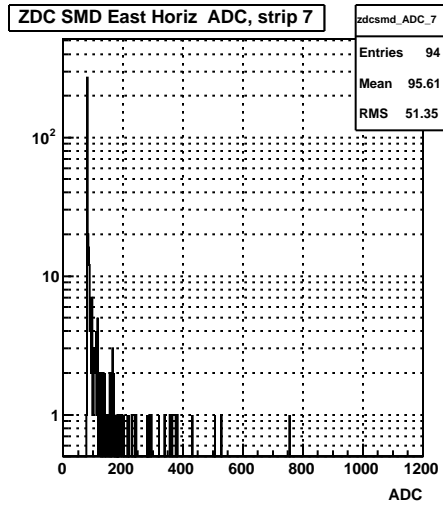

ZDC SMD ADC East Horiz (run 10109006)

Sun Apr 19 01:16:17 2009