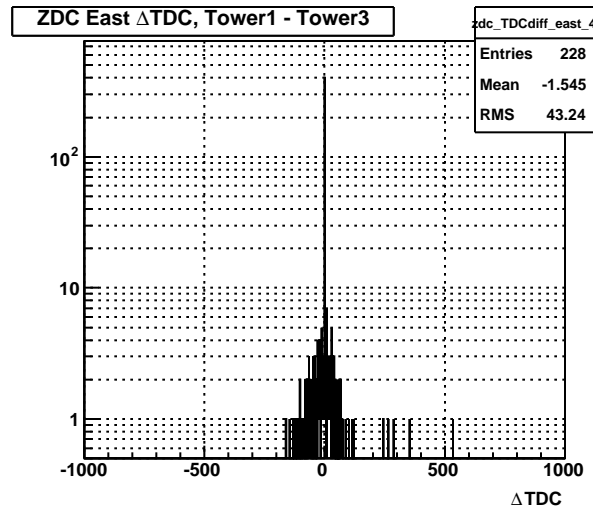

ZDC (run 10109006)

Sun Apr 19 01:16:16 2009

ZDC Towers (run 10109006)

Sun Apr 19 01:16:16 2009

ZDC Towers Corrected (run 10109006)

Sun Apr 19 01:16:16 2009

ZDC TDC (run 10109006)

Sun Apr 19 01:16:16 2009

ZDC Δ TDC East (run 10109006)

Sun Apr 19 01:16:17 2009

ZDC Δ TDC West (run 10109006)

Sun Apr 19 01:16:17 2009

ZDC TDC vs. ADC (run 10109006)

Sun Apr 19 01:16:17 2009

ZDC Front vs. Back ADC Sum, East

ZDC Front vs. Back ADC Sum, West