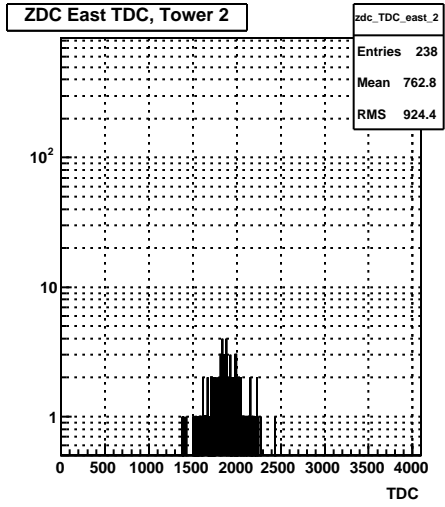

ZDC (run 10109006)

Sun Apr 19 01:16:16 2009

ZDC Towers (run 10109006)

Sun Apr 19 01:16:16 2009

ZDC Towers Corrected (run 10109006)

Sun Apr 19 01:16:16 2009

ZDC TDC (run 10109006)

Sun Apr 19 01:16:16 2009

ZDC Δ TDC East (run 10109006)

Sun Apr 19 01:16:17 2009

ZDC Δ TDC West (run 10109006)

Sun Apr 19 01:16:17 2009

ZDC TDC vs. ADC (run 10109006)

Sun Apr 19 01:16:17 2009

ZDC Front vs. Back ADC Sum, East

ZDC Front vs. Back ADC Sum, West