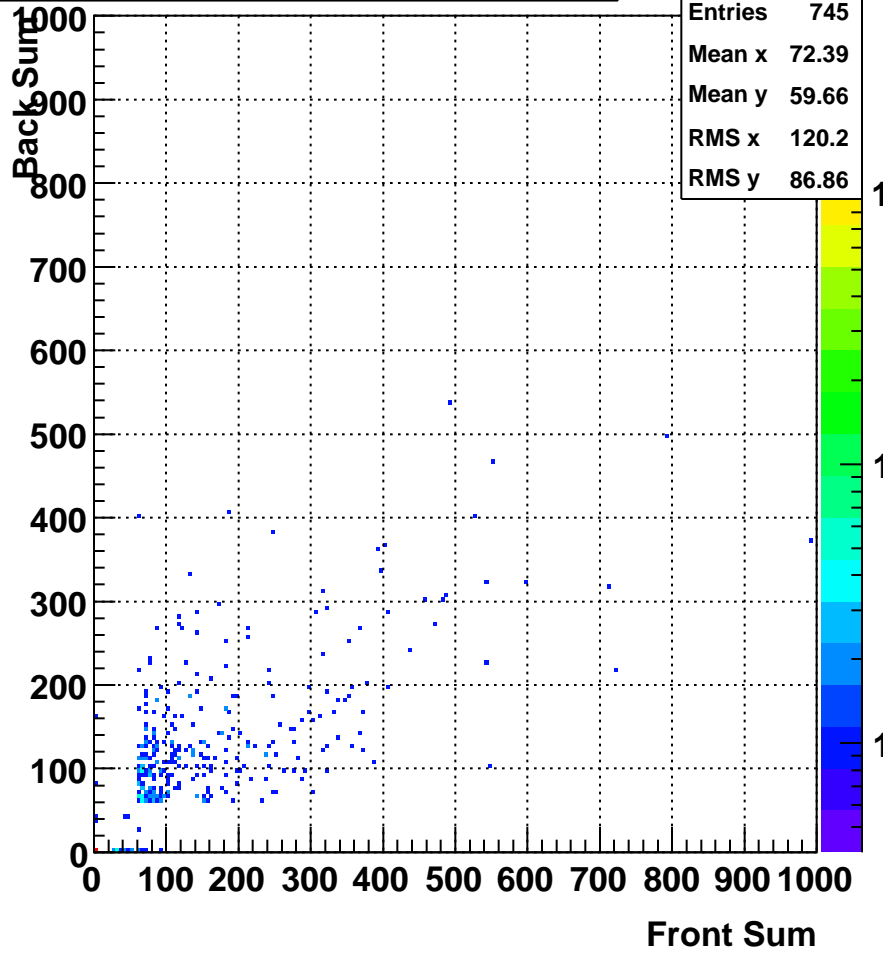

ZDC Δ TDC East (run 10109006)

Sun Apr 19 01:16:17 2009

ZDC Δ TDC West (run 10109006)

Sun Apr 19 01:16:17 2009

ZDC TDC vs. ADC (run 10109006)

Sun Apr 19 01:16:17 2009

ZDC Front vs. Back ADC Sum, East

ZDC Front vs. Back ADC Sum, West

ZDC Front vs. Back Sum (run 10109006)

Sun Apr 19 01:16:17 2009

ZDC SMD (run 10109006)

Sun Apr 19 01:16:17 2009

ZDC SMD Occupancy (run 10109006)

Sun Apr 19 01:16:17 2009

ZDC SMD Max XY (run 10109006)

Sun Apr 19 01:16:17 2009