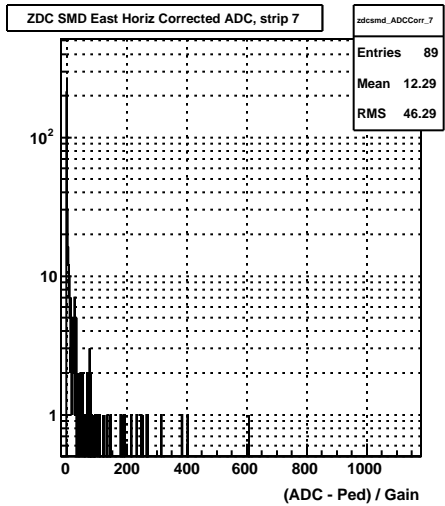

ZDC SMD ADC East Horiz Corrected (run 10109006)

Sun Apr 19 01:16:18 2009