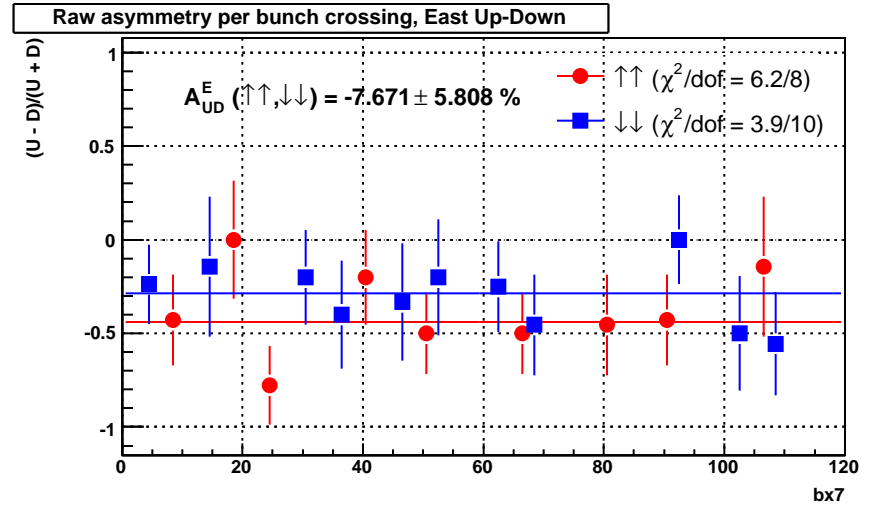

ZDC ADC Sum vs. Pre-Post (run 10109006)

Sun Apr 19 01:16:18 2009

ZDC Tower PrePost -1 vs -2

ZDC Tower PrePost +0 vs -1

ZDC Tower PrePost +1 vs +0

ZDC Tower PrePost +2 vs +1

ZDC Tower ADC Pre-Post Correlation (run 10109006)

Sun Apr 19 01:16:18 2009

ZDC SMD PrePost -1 vs -2

ZDC SMD PrePost +0 vs -1

ZDC SMD PrePost +1 vs +0

ZDC SMD PrePost +2 vs +1

ZDC SMD ADC Pre-Post Correlation (run 10109006)

Sun Apr 19 01:16:19 2009

Bunch crossing distribution (run 10109006)

Sun Apr 19 01:16:19 2009

ZDC Raw Asymmetry per Bunch Crossing (run 10109006)

ZDC Raw Asymmetry per Spin Combination (run 10109006)

Sun Apr 19 01:16:19 2009

Square root asymmetry vs. ϕ , Yellow Backward (West)