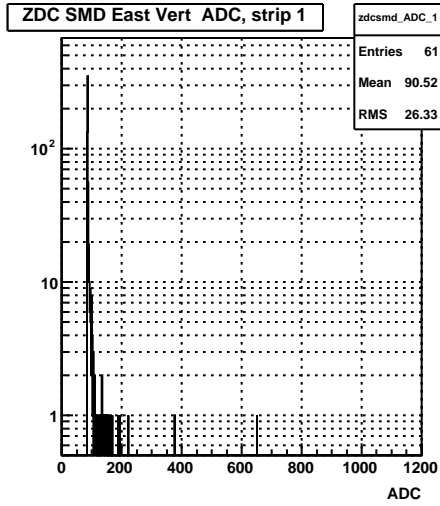

ZDC Front vs. Back Sum (run 10109006)

Sun Apr 19 01:16:17 2009

ZDC SMD (run 10109006)

Sun Apr 19 01:16:17 2009

ZDC SMD Occupancy (run 10109006)

Sun Apr 19 01:16:17 2009

ZDC SMD Max XY (run 10109006)

Sun Apr 19 01:16:17 2009