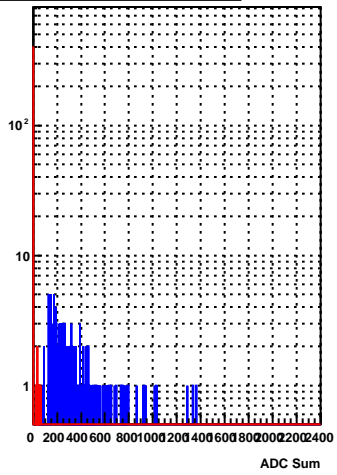

ZD101 Input, Sum > threshold ? blue : red, East