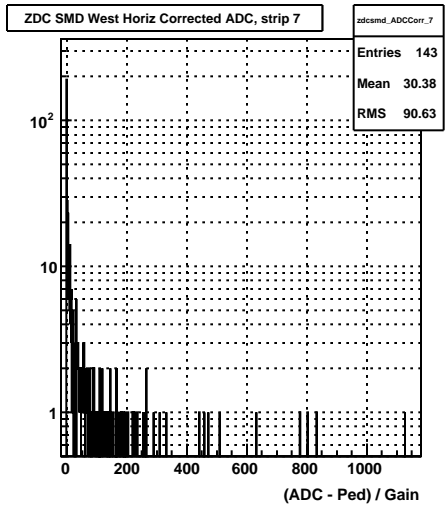

ZDC SMD ADC West Horiz Corrected (run 10109006)

Sun Apr 19 01:16:18 2009