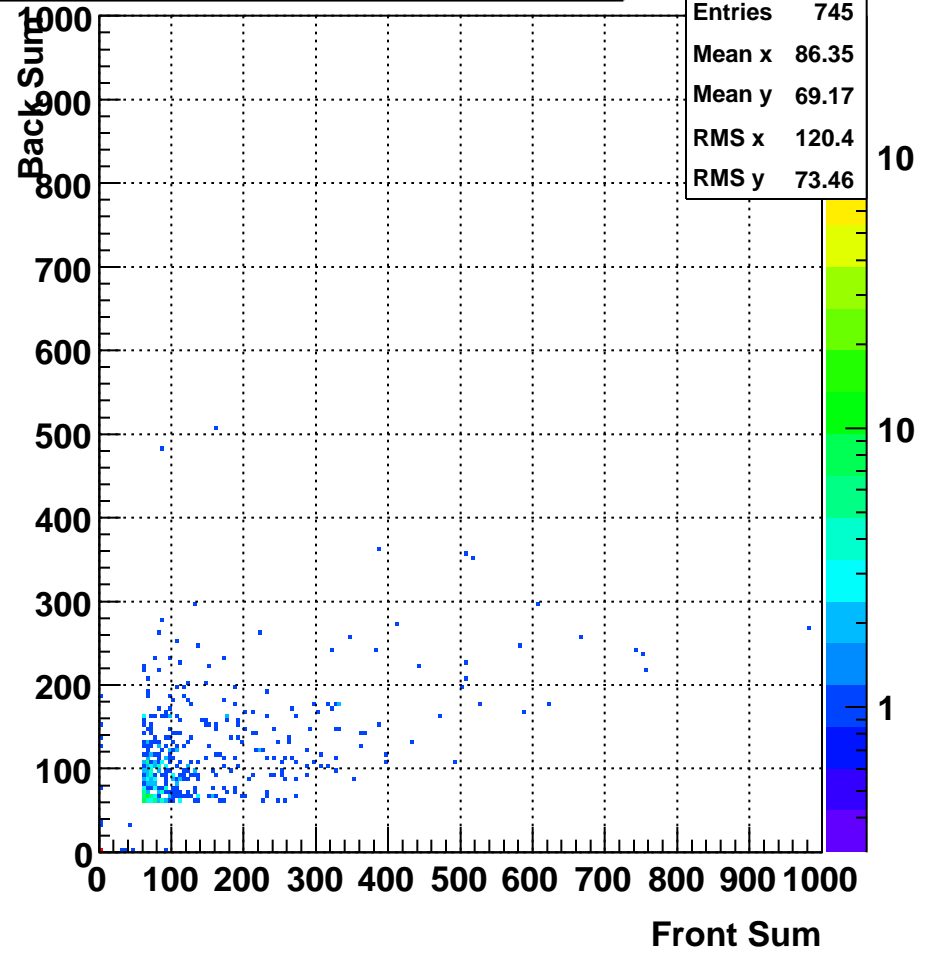

ZDC Δ TDC East (run 10109006)

Sun Apr 19 01:16:17 2009

ZDC Δ TDC West (run 10109006)

Sun Apr 19 01:16:17 2009

ZDC TDC vs. ADC (run 10109006)

Sun Apr 19 01:16:17 2009

ZDC Front vs. Back ADC Sum, East

ZDC Front vs. Back ADC Sum, West

ZDC Front vs. Back Sum (run 10109006)

Sun Apr 19 01:16:17 2009

ZDC SMD (run 10109006)

Sun Apr 19 01:16:17 2009

ZDC SMD Occupancy (run 10109006)

Sun Apr 19 01:16:17 2009

ZDC SMD Max XY (run 10109006)

Sun Apr 19 01:16:17 2009