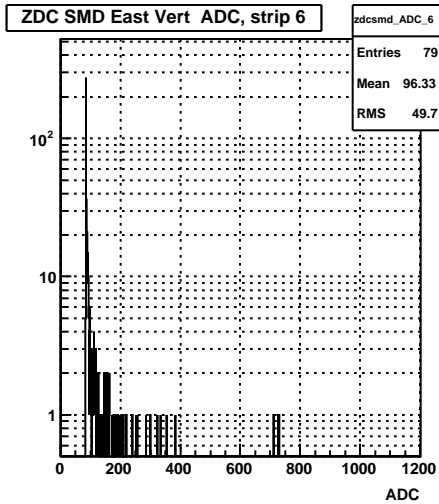

ZDC Front vs. Back Sum (run 10109006)

Sun Apr 19 01:16:17 2009

ZDC SMD (run 10109006)

Sun Apr 19 01:16:17 2009

ZDC SMD Occupancy (run 10109006)

Sun Apr 19 01:16:17 2009

ZDC SMD Max XY (run 10109006)

Sun Apr 19 01:16:17 2009