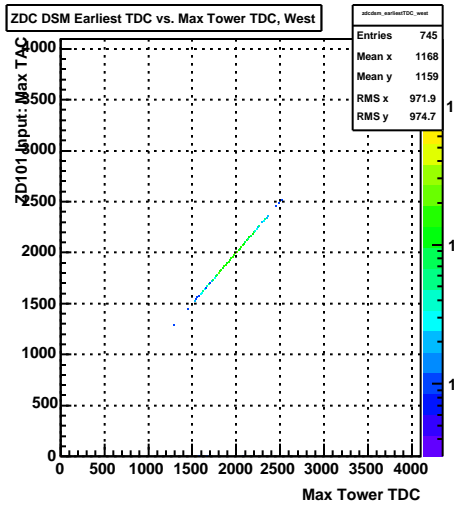

Sun Apr 19 01:16:18 2009

ZDC SMD ADC West Horiz Corrected (run 10109006)

Sun Apr 19 01:16:18 2009

ZDC Corrected SMD Sum vs. Tower Sum East (run 10109006)

Sun Apr 19 01:16:18 2009

ZDC Corrected SMD Sum vs. Tower Sum West (run 10109006)

Sun Apr 19 01:16:18 2009

ZDC DSM Earliest TDC (run 10109006)

Sun Apr 19 01:16:18 2009

ZD101 Input, Sum > threshold ? blue : red, East

ZD101 Input, Front > threshold ? blue : red, East

ZD101 Input, Back > threshold ? blue : red, East