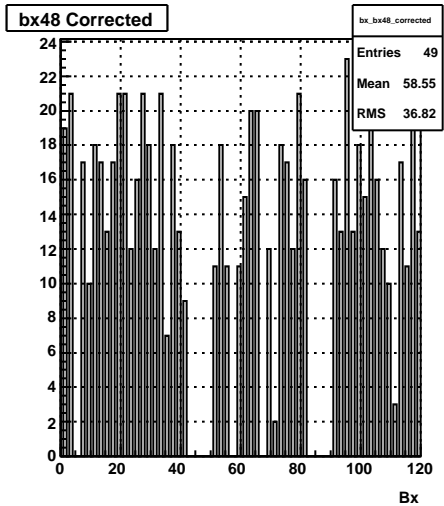

ZDC ADC Sum vs. Pre-Post (run 10109006)

Sun Apr 19 01:16:18 2009

ZDC Tower PrePost -1 vs -2

ZDC Tower PrePost +0 vs -1

ZDC Tower PrePost +1 vs +0

ZDC Tower PrePost +2 vs +1

ZDC Tower ADC Pre-Post Correlation (run 10109006)

Sun Apr 19 01:16:18 2009

ZDC SMD PrePost -1 vs -2

ZDC SMD PrePost +0 vs -1

ZDC SMD PrePost +1 vs +0

ZDC SMD PrePost +2 vs +1

ZDC SMD ADC Pre-Post Correlation (run 10109006)

Sun Apr 19 01:16:19 2009

Bunch crossing distribution (run 10109006)

Sun Apr 19 01:16:19 2009

ZDC Raw Asymmetry per Bunch Crossing (run 10109006)

ZDC Raw Asymmetry per Spin Combination (run 10109006)

Sun Apr 19 01:16:19 2009

Square root asymmetry vs. ϕ , Yellow Backward (West)