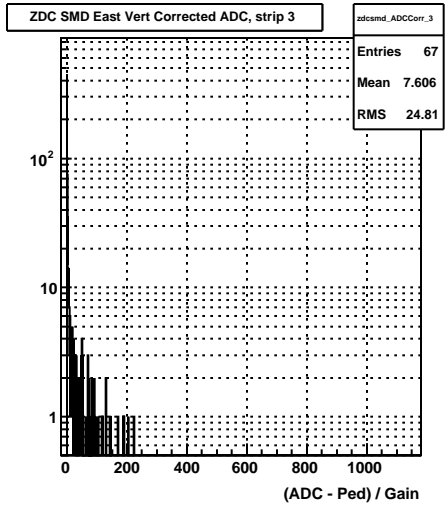

ZDC SMD ADC East Vert Corrected (run 10109006)

Sun Apr 19 01:16:18 2009