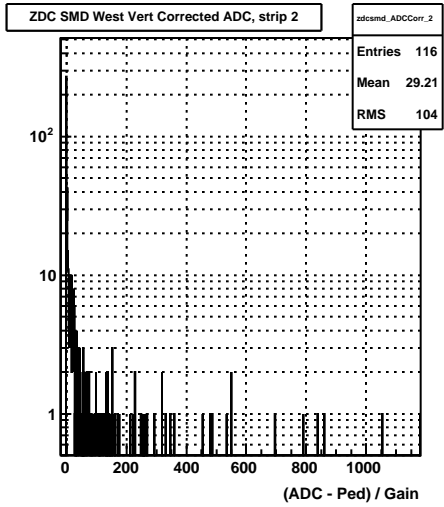

Sun Apr 19 01:16:18 2009

ZDC SMD ADC East Vert Corrected (run 10109006)

Sun Apr 19 01:16:18 2009

ZDC SMD ADC East Horiz Corrected (run 10109006)

Sun Apr 19 01:16:18 2009

ZDC SMD ADC West Vert Corrected (run 10109006)