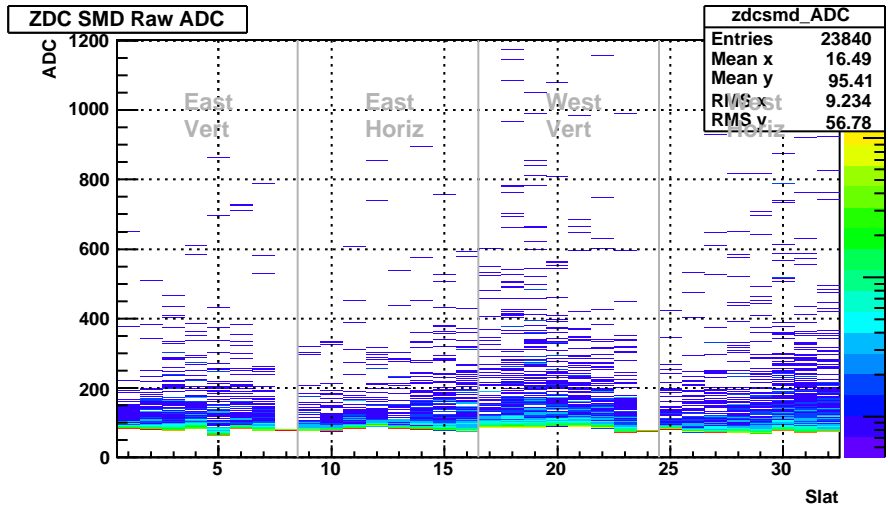

ZDC (run 10109006)

Sun Apr 19 01:16:16 2009

ZDC Towers (run 10109006)

Sun Apr 19 01:16:16 2009

ZDC Towers Corrected (run 10109006)

Sun Apr 19 01:16:16 2009

ZDC TDC (run 10109006)

Sun Apr 19 01:16:16 2009

ZDC Δ TDC East (run 10109006)

Sun Apr 19 01:16:17 2009

ZDC Δ TDC West (run 10109006)

Sun Apr 19 01:16:17 2009

ZDC TDC vs. ADC (run 10109006)

Sun Apr 19 01:16:17 2009

ZDC Front vs. Back ADC Sum, East

ZDC Front vs. Back ADC Sum, West

ZDC Front vs. Back Sum (run 10109006)

Sun Apr 19 01:16:17 2009

ZDC SMD (run 10109006)

Sun Apr 19 01:16:17 2009

ZDC SMD Occupancy (run 10109006)

Sun Apr 19 01:16:17 2009

ZDC SMD Max XY (run 10109006)

Sun Apr 19 01:16:17 2009