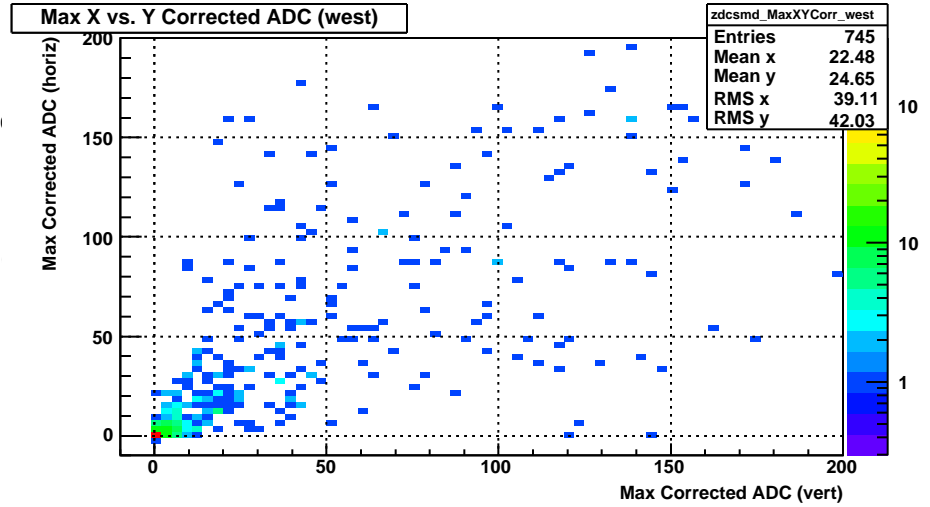

ZDC Δ TDC East (run 10109006)

Sun Apr 19 01:16:17 2009

ZDC Δ TDC West (run 10109006)

Sun Apr 19 01:16:17 2009

ZDC TDC vs. ADC (run 10109006)

Sun Apr 19 01:16:17 2009

ZDC Front vs. Back ADC Sum, East

ZDC Front vs. Back ADC Sum, West

ZDC Front vs. Back Sum (run 10109006)

Sun Apr 19 01:16:17 2009

ZDC SMD (run 10109006)

Sun Apr 19 01:16:17 2009

ZDC SMD Occupancy (run 10109006)

Sun Apr 19 01:16:17 2009

ZDC SMD Max XY (run 10109006)

Sun Apr 19 01:16:17 2009