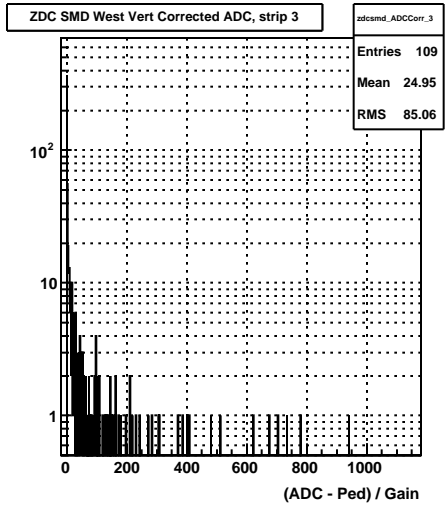

Sun Apr 19 01:16:18 2009

ZDC SMD ADC East Vert Corrected (run 10109006)

Sun Apr 19 01:16:18 2009

ZDC SMD ADC East Horiz Corrected (run 10109006)

Sun Apr 19 01:16:18 2009

ZDC SMD ADC West Vert Corrected (run 10109006)