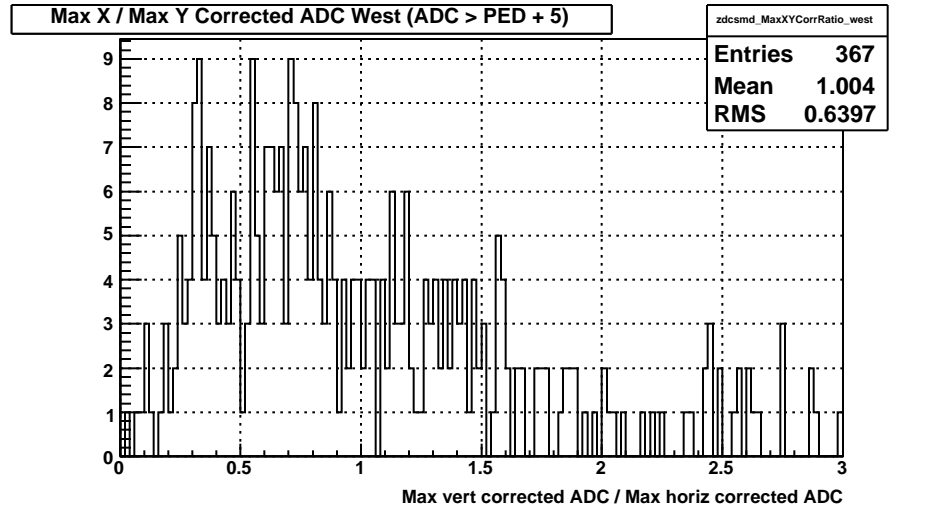

ZDC Front vs. Back Sum (run 10109006)

Sun Apr 19 01:16:17 2009

ZDC SMD (run 10109006)

Sun Apr 19 01:16:17 2009

ZDC SMD Occupancy (run 10109006)

Sun Apr 19 01:16:17 2009

ZDC SMD Max XY (run 10109006)

Sun Apr 19 01:16:17 2009