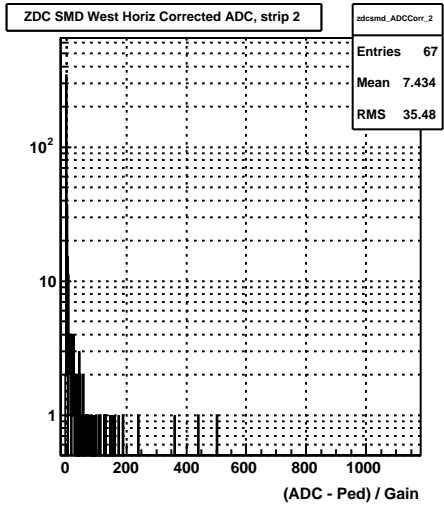

ZDC SMD ADC West Horiz Corrected (run 10109006)

Sun Apr 19 01:16:18 2009