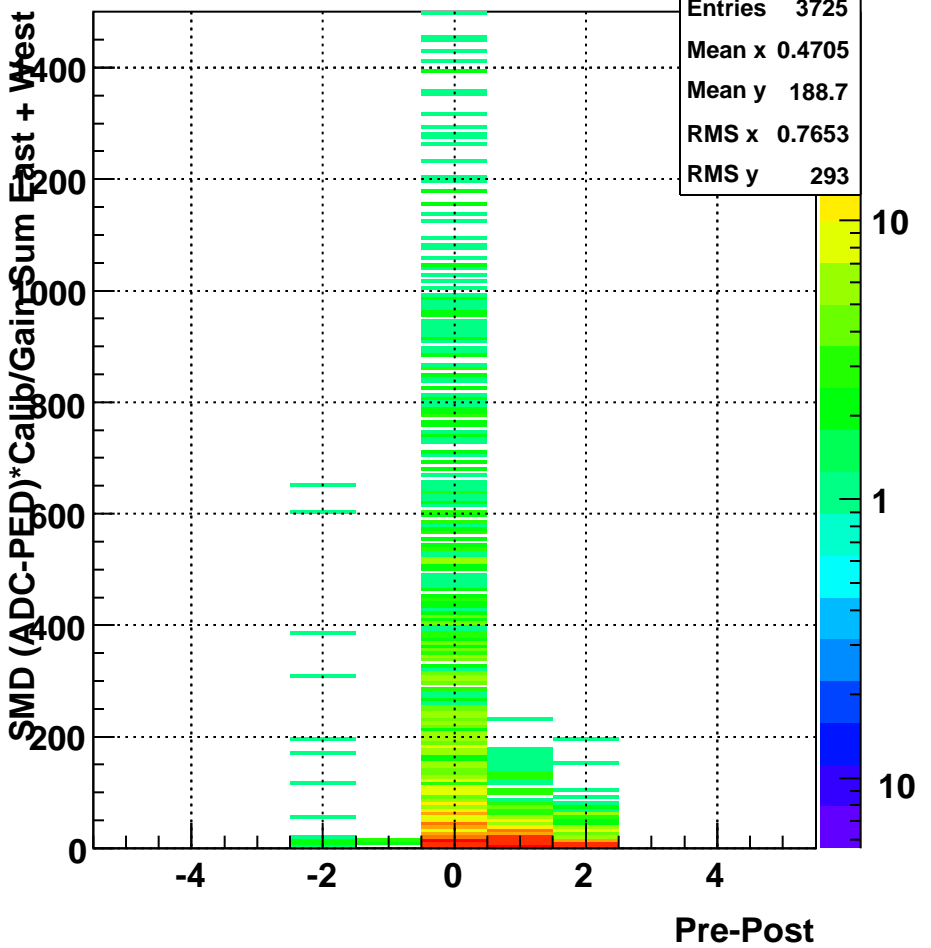

ADC > threshold ZD101==VT201?, East

ADC > threshold VT201==LD301?, East

ZD101 Input, Sum > threshold ? blue : red, West

ZD101 Input, Front > threshold ? blue : red, West

ZD101 Input, Back > threshold ? blue : red, West

ADC > threshold ZD101==VT201?, West

ADC > threshold VT201==LD301?, West

ZDC DSM ADC > threshold (run 10109006)

Sun Apr 19 01:16:18 2009

ZDC Tower ADC Corr Sum vs. Pre-Post

ZDC SMD ADC Corr Sum vs. Pre-Post

ZDC ADC Sum vs. Pre-Post (run 10109006)

Sun Apr 19 01:16:18 2009

ZDC Tower PrePost -1 vs -2

ZDC Tower PrePost +0 vs -1

ZDC Tower PrePost +1 vs +0

ZDC Tower PrePost +2 vs +1

ZDC Tower ADC Pre-Post Correlation (run 10109006)