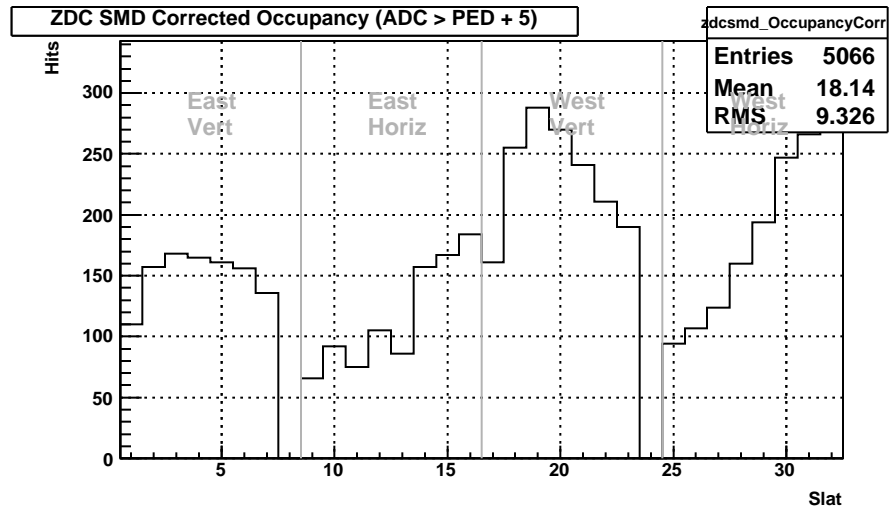

ZDC Δ TDC East (run 10109006)

Sun Apr 19 01:16:17 2009

ZDC Δ TDC West (run 10109006)

Sun Apr 19 01:16:17 2009

ZDC TDC vs. ADC (run 10109006)

Sun Apr 19 01:16:17 2009

ZDC Front vs. Back ADC Sum, East

ZDC Front vs. Back ADC Sum, West

ZDC Front vs. Back Sum (run 10109006)

Sun Apr 19 01:16:17 2009

ZDC SMD (run 10109006)

Sun Apr 19 01:16:17 2009

ZDC SMD Occupancy (run 10109006)

Sun Apr 19 01:16:17 2009

ZDC SMD Max XY (run 10109006)

Sun Apr 19 01:16:17 2009