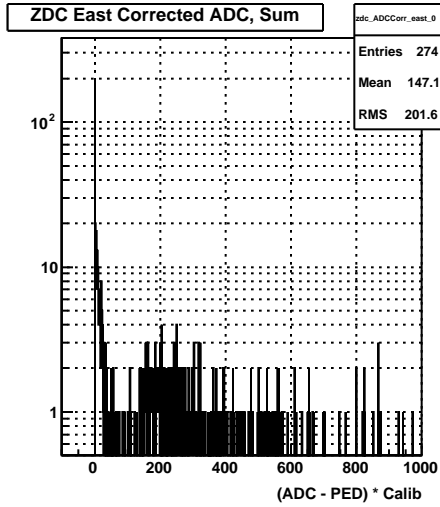

ZDC (run 10109006)

Sun Apr 19 01:16:16 2009

ZDC Towers (run 10109006)

Sun Apr 19 01:16:16 2009

ZDC Towers Corrected (run 10109006)

Sun Apr 19 01:16:16 2009

ZDC TDC (run 10109006)

Sun Apr 19 01:16:16 2009

ZDC Δ TDC East (run 10109006)

Sun Apr 19 01:16:17 2009

ZDC Δ TDC West (run 10109006)

Sun Apr 19 01:16:17 2009

ZDC TDC vs. ADC (run 10109006)

Sun Apr 19 01:16:17 2009

ZDC Front vs. Back ADC Sum, East

ZDC Front vs. Back ADC Sum, West