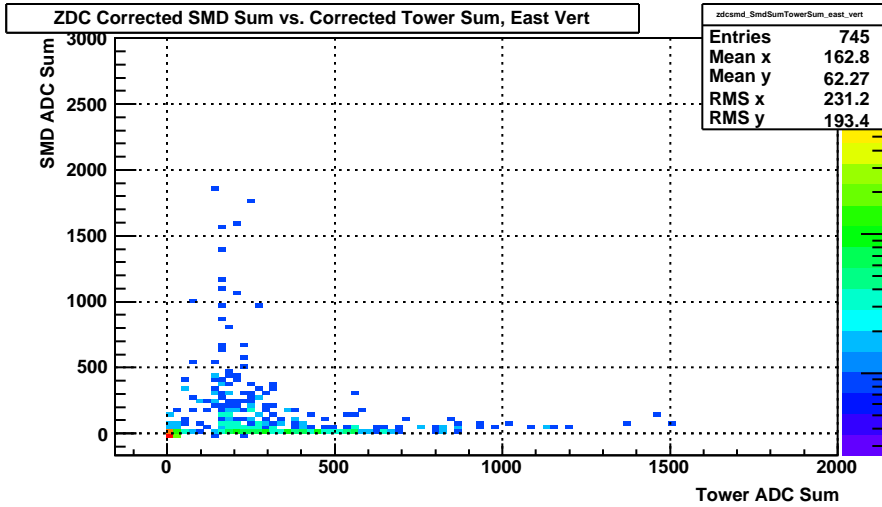

Sun Apr 19 01:16:18 2009

ZDC SMD ADC East Vert Corrected (run 10109006)

Sun Apr 19 01:16:18 2009

ZDC SMD ADC East Horiz Corrected (run 10109006)

Sun Apr 19 01:16:18 2009

ZDC SMD ADC West Vert Corrected (run 10109006)

Sun Apr 19 01:16:18 2009

ZDC SMD ADC West Horiz Corrected (run 10109006)

Sun Apr 19 01:16:18 2009

ZDC Corrected SMD Sum vs. Tower Sum East (run 10109006)

Sun Apr 19 01:16:18 2009

ZDC Corrected SMD Sum vs. Tower Sum West (run 10109006)