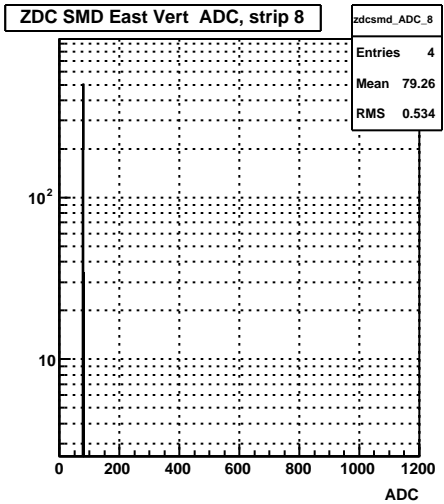

ZDC Front vs. Back Sum (run 10109006)

Sun Apr 19 01:16:17 2009

ZDC SMD (run 10109006)

Sun Apr 19 01:16:17 2009

ZDC SMD Occupancy (run 10109006)

Sun Apr 19 01:16:17 2009

ZDC SMD Max XY (run 10109006)

Sun Apr 19 01:16:17 2009