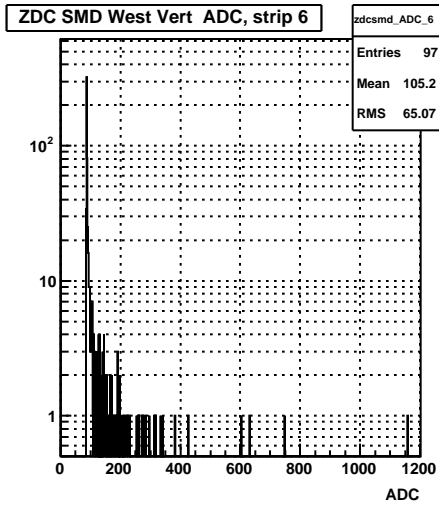

ZDC SMD ADC West Vert (run 10109006)

Sun Apr 19 01:16:17 2009