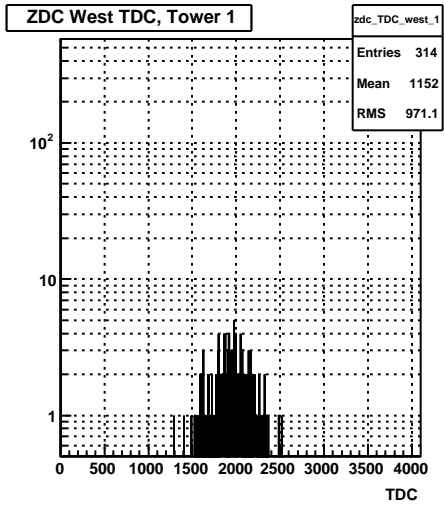

ZDC (run 10109006)

Sun Apr 19 01:16:16 2009

ZDC Towers (run 10109006)

Sun Apr 19 01:16:16 2009

ZDC Towers Corrected (run 10109006)

Sun Apr 19 01:16:16 2009

ZDC TDC (run 10109006)

Sun Apr 19 01:16:16 2009

ZDC Δ TDC East (run 10109006)

Sun Apr 19 01:16:17 2009

ZDC Δ TDC West (run 10109006)

Sun Apr 19 01:16:17 2009

ZDC TDC vs. ADC (run 10109006)

Sun Apr 19 01:16:17 2009

ZDC Front vs. Back ADC Sum, East

ZDC Front vs. Back ADC Sum, West