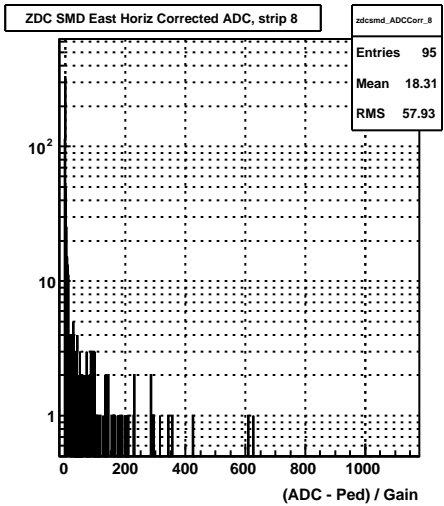

ZDC SMD ADC East Horiz Corrected (run 10109006)

Sun Apr 19 01:16:18 2009