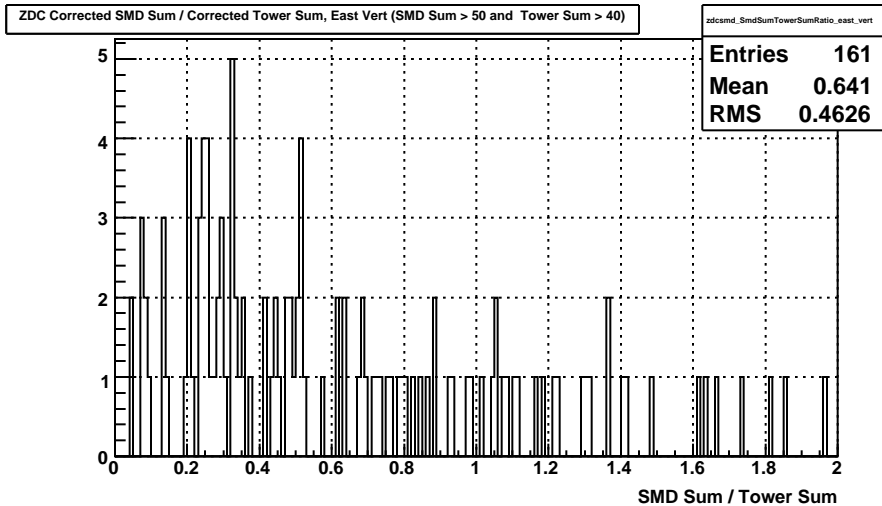

ZDC Corrected SMD Sum vs. Tower Sum East (run 10109006)

Sun Apr 19 01:16:18 2009