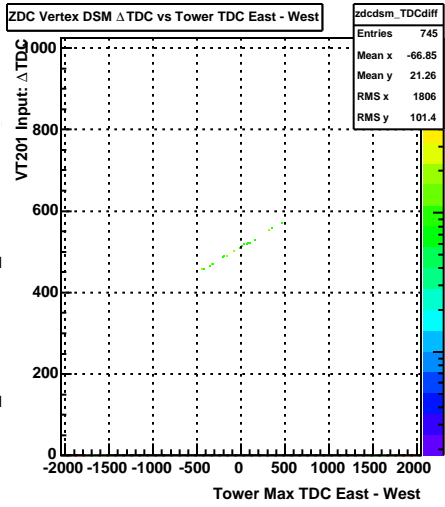

Sun Apr 19 01:16:18 2009

ZDC SMD ADC West Horiz Corrected (run 10109006)

Sun Apr 19 01:16:18 2009

ZDC Corrected SMD Sum vs. Tower Sum East (run 10109006)

Sun Apr 19 01:16:18 2009

ZDC Corrected SMD Sum vs. Tower Sum West (run 10109006)

Sun Apr 19 01:16:18 2009

ZDC DSM Earliest TDC (run 10109006)

Sun Apr 19 01:16:18 2009

ZD101 Input, Sum > threshold ? blue : red, East

ZD101 Input, Front > threshold ? blue : red, East

ZD101 Input, Back > threshold ? blue : red, East