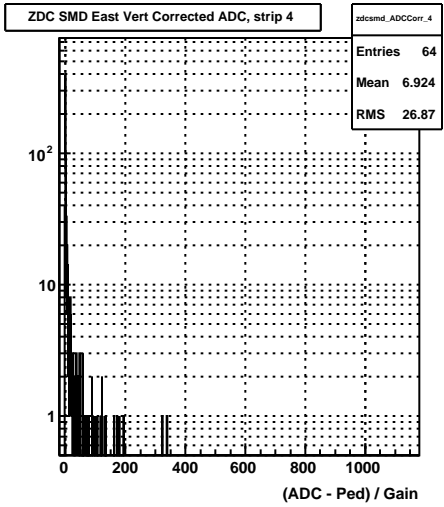

ZDC SMD ADC East Vert Corrected (run 10109006)

Sun Apr 19 01:16:18 2009