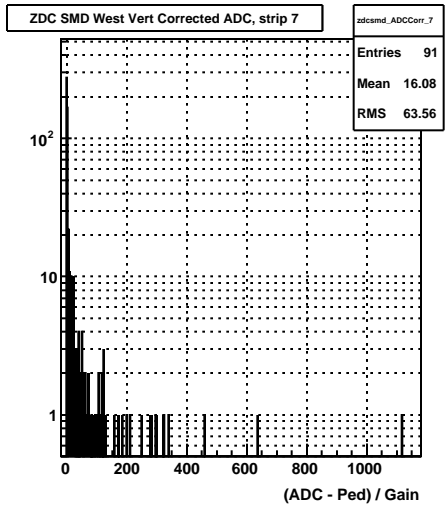

Sun Apr 19 01:16:18 2009

ZDC SMD ADC East Vert Corrected (run 10109006)

Sun Apr 19 01:16:18 2009

ZDC SMD ADC East Horiz Corrected (run 10109006)

Sun Apr 19 01:16:18 2009

ZDC SMD ADC West Vert Corrected (run 10109006)