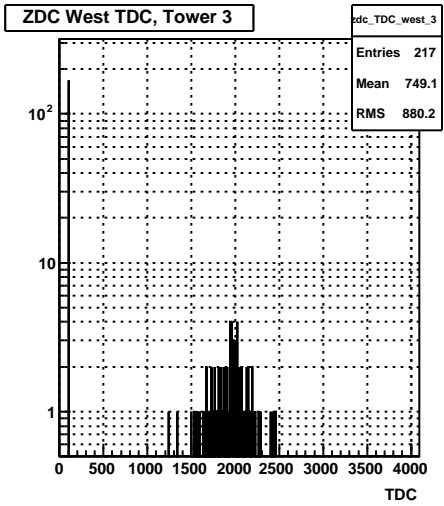

ZDC (run 10109006)

Sun Apr 19 01:16:16 2009

ZDC Towers (run 10109006)

Sun Apr 19 01:16:16 2009

ZDC Towers Corrected (run 10109006)

Sun Apr 19 01:16:16 2009

ZDC TDC (run 10109006)

Sun Apr 19 01:16:16 2009

ZDC Δ TDC East (run 10109006)

Sun Apr 19 01:16:17 2009

ZDC Δ TDC West (run 10109006)

Sun Apr 19 01:16:17 2009

ZDC TDC vs. ADC (run 10109006)

Sun Apr 19 01:16:17 2009

ZDC Front vs. Back ADC Sum, East

ZDC Front vs. Back ADC Sum, West