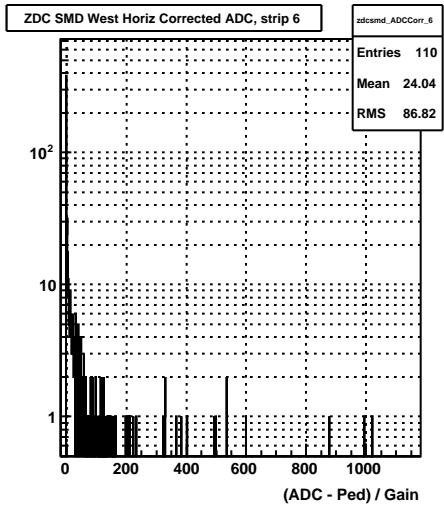

ZDC SMD ADC West Horiz Corrected (run 10109006)

Sun Apr 19 01:16:18 2009