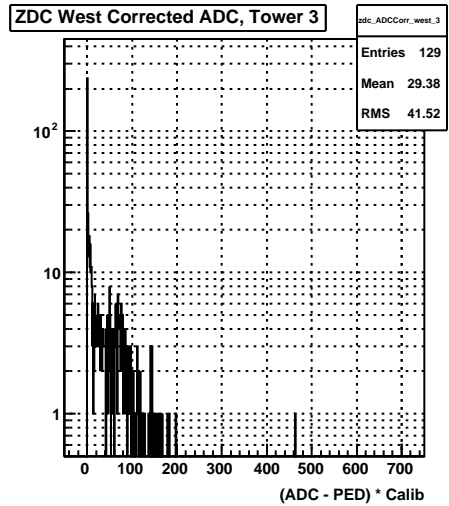

ZDC (run 10109006)

Sun Apr 19 01:16:16 2009

ZDC Towers (run 10109006)

Sun Apr 19 01:16:16 2009

ZDC Towers Corrected (run 10109006)

Sun Apr 19 01:16:16 2009

ZDC TDC (run 10109006)

Sun Apr 19 01:16:16 2009

ZDC Δ TDC East (run 10109006)

Sun Apr 19 01:16:17 2009

ZDC Δ TDC West (run 10109006)

Sun Apr 19 01:16:17 2009

ZDC TDC vs. ADC (run 10109006)

Sun Apr 19 01:16:17 2009

ZDC Front vs. Back ADC Sum, East

ZDC Front vs. Back ADC Sum, West