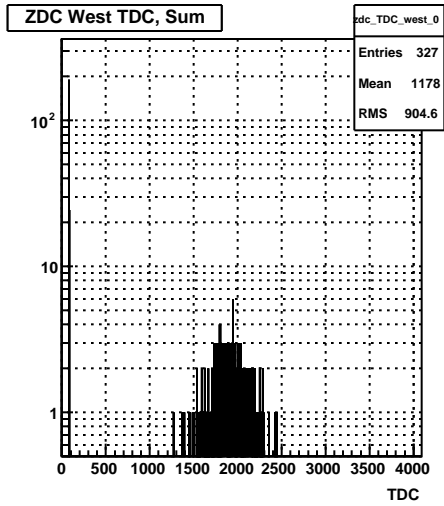

ZDC (run 10109006)

Sun Apr 19 01:16:16 2009

ZDC Towers (run 10109006)

Sun Apr 19 01:16:16 2009

ZDC Towers Corrected (run 10109006)

Sun Apr 19 01:16:16 2009

ZDC TDC (run 10109006)

Sun Apr 19 01:16:16 2009

ZDC Δ TDC East (run 10109006)

Sun Apr 19 01:16:17 2009

ZDC Δ TDC West (run 10109006)

Sun Apr 19 01:16:17 2009

ZDC TDC vs. ADC (run 10109006)

Sun Apr 19 01:16:17 2009

ZDC Front vs. Back ADC Sum, East

ZDC Front vs. Back ADC Sum, West