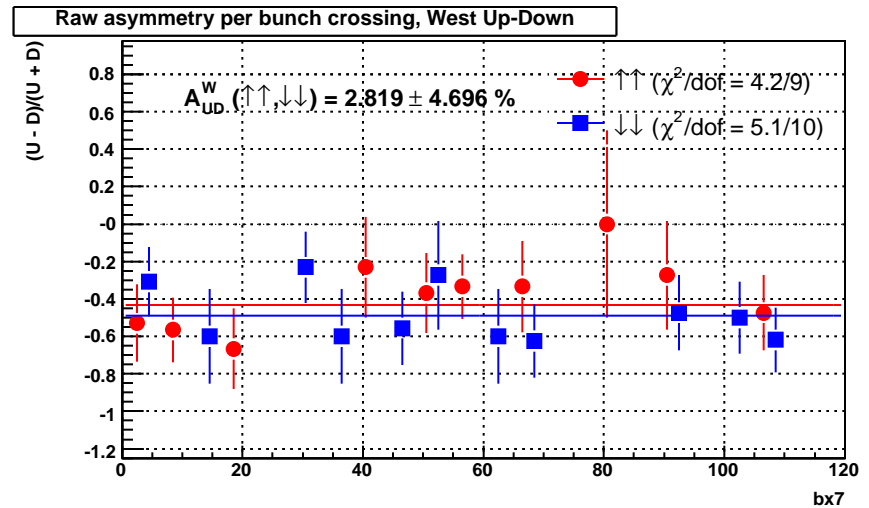

ZDC ADC Sum vs. Pre-Post (run 10109006)

Sun Apr 19 01:16:18 2009

ZDC Tower PrePost -1 vs -2

ZDC Tower PrePost +0 vs -1

ZDC Tower PrePost +1 vs +0

ZDC Tower PrePost +2 vs +1

ZDC Tower ADC Pre-Post Correlation (run 10109006)

Sun Apr 19 01:16:18 2009

ZDC SMD PrePost -1 vs -2

ZDC SMD PrePost +0 vs -1

ZDC SMD PrePost +1 vs +0

ZDC SMD PrePost +2 vs +1

ZDC SMD ADC Pre-Post Correlation (run 10109006)

Sun Apr 19 01:16:19 2009

Bunch crossing distribution (run 10109006)

Sun Apr 19 01:16:19 2009

ZDC Raw Asymmetry per Bunch Crossing (run 10109006)

ZDC Raw Asymmetry per Spin Combination (run 10109006)

Sun Apr 19 01:16:19 2009

Square root asymmetry vs. ϕ , Yellow Backward (West)