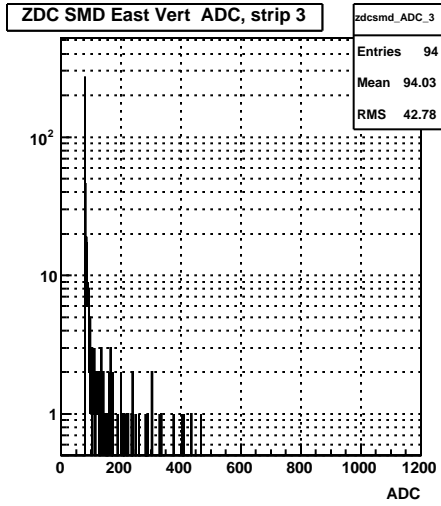

ZDC Front vs. Back Sum (run 10109006)

Sun Apr 19 01:16:17 2009

ZDC SMD (run 10109006)

Sun Apr 19 01:16:17 2009

ZDC SMD Occupancy (run 10109006)

Sun Apr 19 01:16:17 2009

ZDC SMD Max XY (run 10109006)

Sun Apr 19 01:16:17 2009