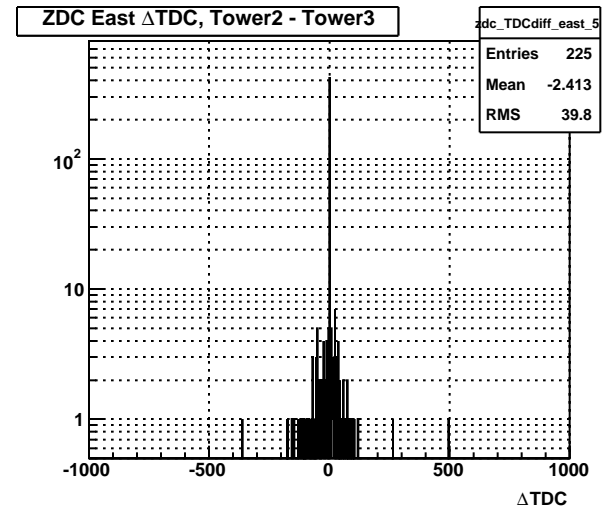

ZDC (run 10109006)

Sun Apr 19 01:16:16 2009

ZDC Towers (run 10109006)

Sun Apr 19 01:16:16 2009

ZDC Towers Corrected (run 10109006)

Sun Apr 19 01:16:16 2009

ZDC TDC (run 10109006)

Sun Apr 19 01:16:16 2009

ZDC Δ TDC East (run 10109006)

Sun Apr 19 01:16:17 2009

ZDC Δ TDC West (run 10109006)

Sun Apr 19 01:16:17 2009

ZDC TDC vs. ADC (run 10109006)

Sun Apr 19 01:16:17 2009

ZDC Front vs. Back ADC Sum, East

ZDC Front vs. Back ADC Sum, West