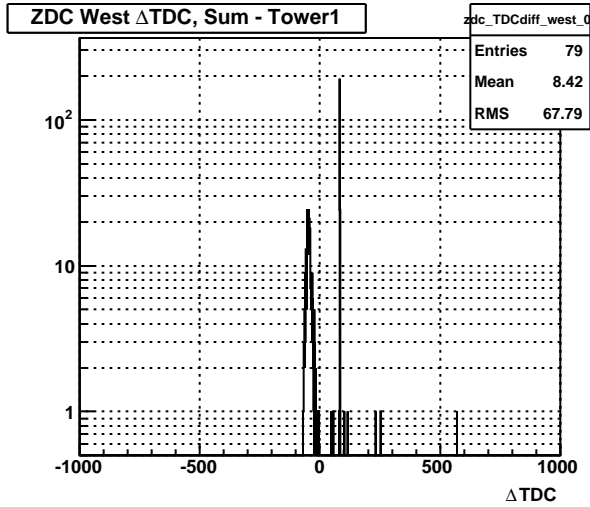

ZDC (run 10109006)

Sun Apr 19 01:16:16 2009

ZDC Towers (run 10109006)

Sun Apr 19 01:16:16 2009

ZDC Towers Corrected (run 10109006)

Sun Apr 19 01:16:16 2009

ZDC TDC (run 10109006)

Sun Apr 19 01:16:16 2009

ZDC Δ TDC East (run 10109006)

Sun Apr 19 01:16:17 2009

ZDC Δ TDC West (run 10109006)

Sun Apr 19 01:16:17 2009

ZDC TDC vs. ADC (run 10109006)

Sun Apr 19 01:16:17 2009

ZDC Front vs. Back ADC Sum, East

ZDC Front vs. Back ADC Sum, West