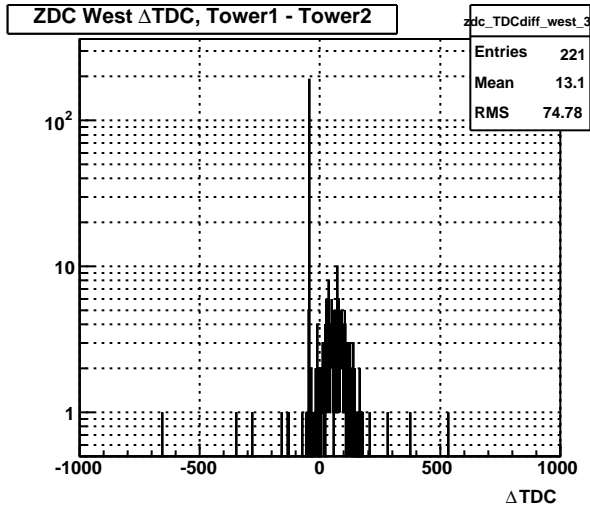

ZDC (run 10109006)

Sun Apr 19 01:16:16 2009

ZDC Towers (run 10109006)

Sun Apr 19 01:16:16 2009

ZDC Towers Corrected (run 10109006)

Sun Apr 19 01:16:16 2009

ZDC TDC (run 10109006)

Sun Apr 19 01:16:16 2009

ZDC Δ TDC East (run 10109006)

Sun Apr 19 01:16:17 2009

ZDC Δ TDC West (run 10109006)

Sun Apr 19 01:16:17 2009

ZDC TDC vs. ADC (run 10109006)

Sun Apr 19 01:16:17 2009

ZDC Front vs. Back ADC Sum, East

ZDC Front vs. Back ADC Sum, West