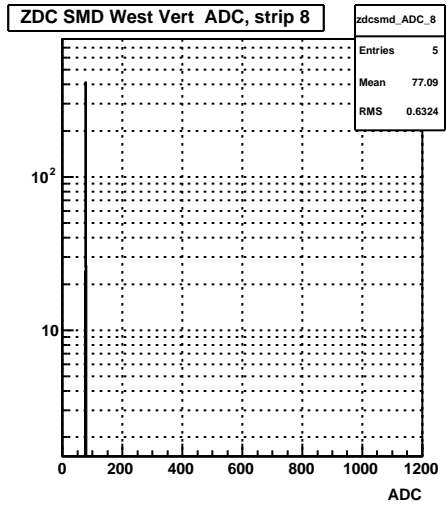

ZDC SMD ADC West Vert (run 10109006)

Sun Apr 19 01:16:17 2009