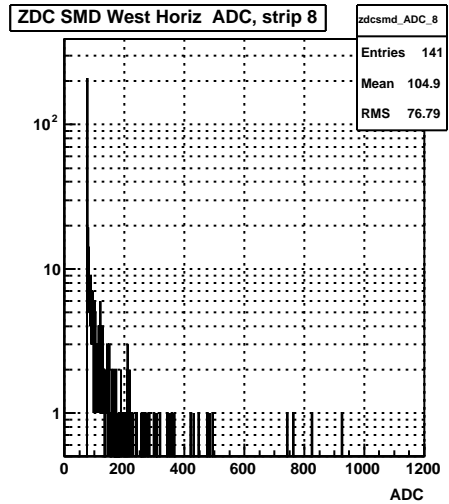

ZDC SMD ADC West Horiz (run 10109006)

Sun Apr 19 01:16:18 2009