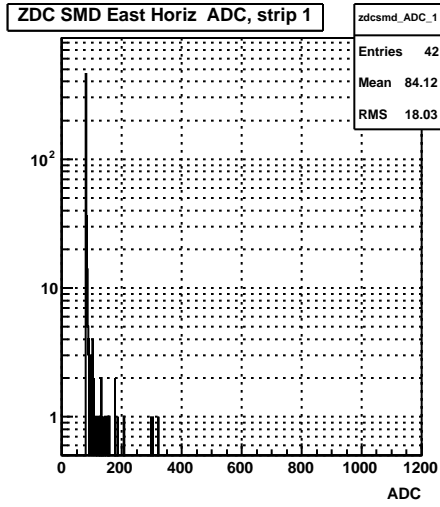

ZDC SMD ADC East Horiz (run 10109006)

Sun Apr 19 01:16:17 2009