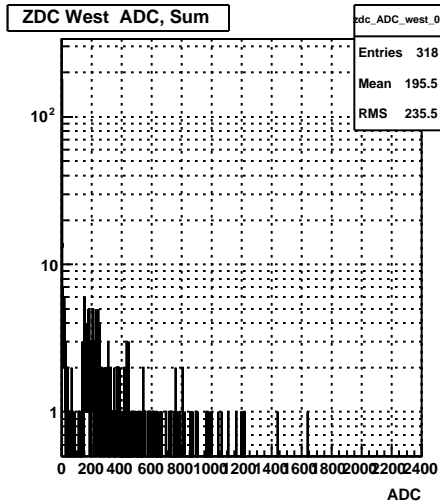

ZDC (run 10109006)

Sun Apr 19 01:16:16 2009

ZDC Towers (run 10109006)

Sun Apr 19 01:16:16 2009

ZDC Towers Corrected (run 10109006)

Sun Apr 19 01:16:16 2009

ZDC TDC (run 10109006)

Sun Apr 19 01:16:16 2009

ZDC Δ TDC East (run 10109006)

Sun Apr 19 01:16:17 2009

ZDC Δ TDC West (run 10109006)

Sun Apr 19 01:16:17 2009

ZDC TDC vs. ADC (run 10109006)

Sun Apr 19 01:16:17 2009

ZDC Front vs. Back ADC Sum, East

ZDC Front vs. Back ADC Sum, West