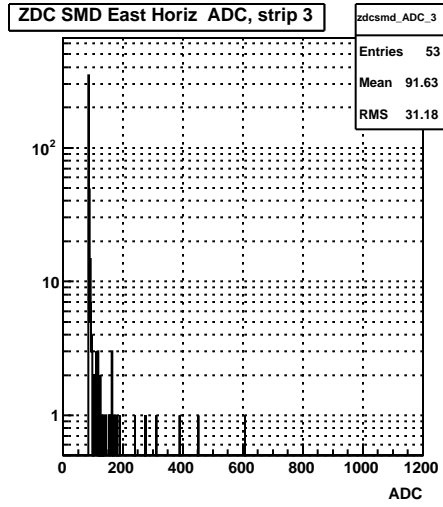

ZDC SMD ADC East Horiz (run 10109006)

Sun Apr 19 01:16:17 2009