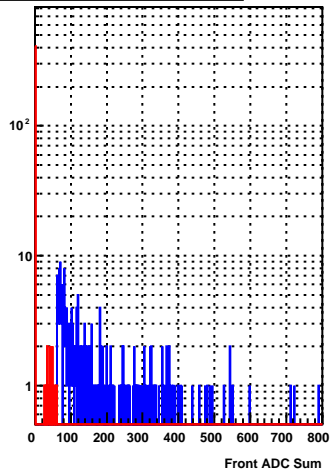

Sun Apr 19 01:16:18 2009

ZDC DSM Earliest TDC (run 10109006)

Sun Apr 19 01:16:18 2009

ZD101 Input, Sum > threshold ? blue : red, East

ZD101 Input, Front > threshold ? blue : red, East

ZD101 Input, Back > threshold ? blue : red, East