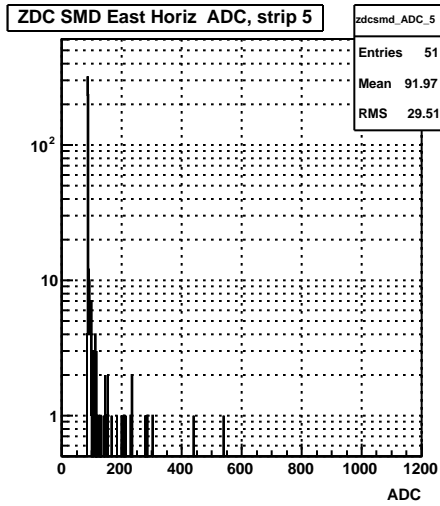

ZDC SMD ADC East Horiz (run 10109006)

Sun Apr 19 01:16:17 2009