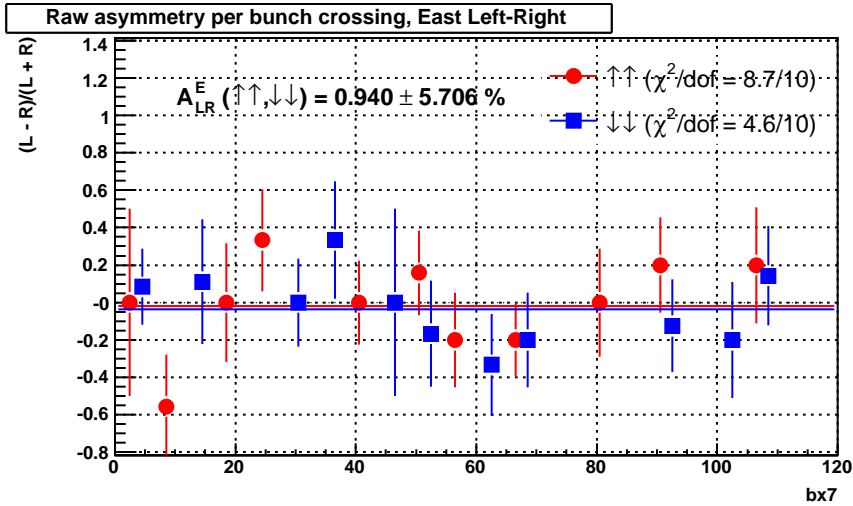

ZDC ADC Sum vs. Pre-Post (run 10109006)

Sun Apr 19 01:16:18 2009

ZDC Tower PrePost -1 vs -2

ZDC Tower PrePost +0 vs -1

ZDC Tower PrePost +1 vs +0

ZDC Tower PrePost +2 vs +1

ZDC Tower ADC Pre-Post Correlation (run 10109006)

Sun Apr 19 01:16:18 2009

ZDC SMD PrePost -1 vs -2

ZDC SMD PrePost +0 vs -1

ZDC SMD PrePost +1 vs +0

ZDC SMD PrePost +2 vs +1

ZDC SMD ADC Pre-Post Correlation (run 10109006)

Sun Apr 19 01:16:19 2009

Bunch crossing distribution (run 10109006)

Sun Apr 19 01:16:19 2009

ZDC Raw Asymmetry per Bunch Crossing (run 10109006)

ZDC Raw Asymmetry per Spin Combination (run 10109006)

Sun Apr 19 01:16:19 2009

Square root asymmetry vs. ϕ , Yellow Backward (West)