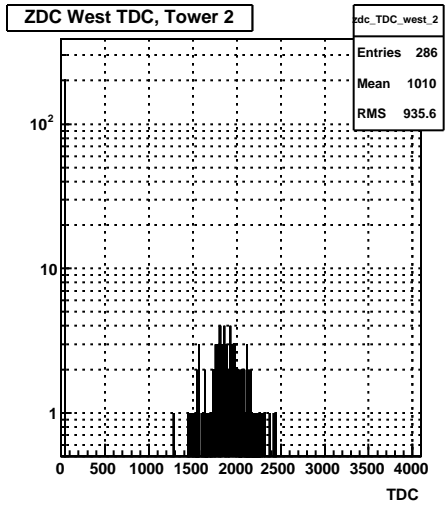

ZDC (run 10109006)

Sun Apr 19 01:16:16 2009

ZDC Towers (run 10109006)

Sun Apr 19 01:16:16 2009

ZDC Towers Corrected (run 10109006)

Sun Apr 19 01:16:16 2009

ZDC TDC (run 10109006)

Sun Apr 19 01:16:16 2009

ZDC Δ TDC East (run 10109006)

Sun Apr 19 01:16:17 2009

ZDC Δ TDC West (run 10109006)

Sun Apr 19 01:16:17 2009

ZDC TDC vs. ADC (run 10109006)

Sun Apr 19 01:16:17 2009

ZDC Front vs. Back ADC Sum, East

ZDC Front vs. Back ADC Sum, West