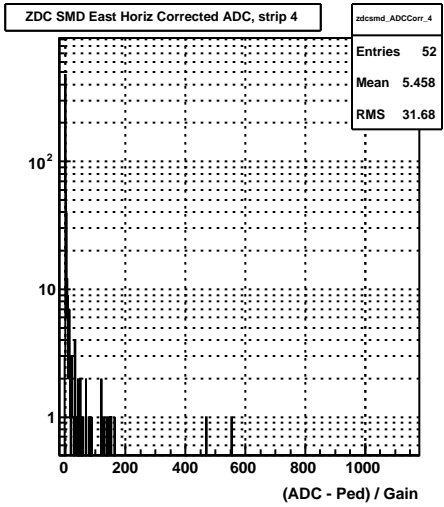

ZDC SMD ADC East Horiz Corrected (run 10109006)

Sun Apr 19 01:16:18 2009