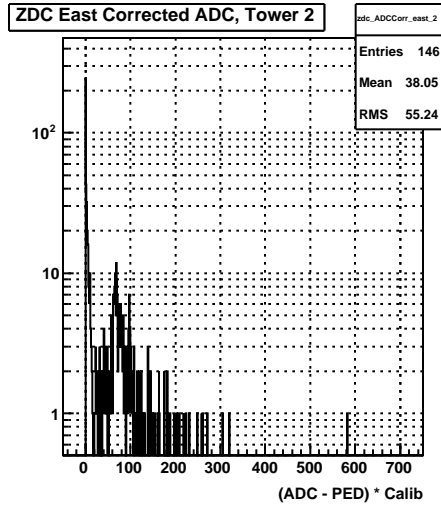

ZDC (run 10109006)

Sun Apr 19 01:16:16 2009

ZDC Towers (run 10109006)

Sun Apr 19 01:16:16 2009

ZDC Towers Corrected (run 10109006)

Sun Apr 19 01:16:16 2009

ZDC TDC (run 10109006)

Sun Apr 19 01:16:16 2009

ZDC Δ TDC East (run 10109006)

Sun Apr 19 01:16:17 2009

ZDC Δ TDC West (run 10109006)

Sun Apr 19 01:16:17 2009

ZDC TDC vs. ADC (run 10109006)

Sun Apr 19 01:16:17 2009

ZDC Front vs. Back ADC Sum, East

ZDC Front vs. Back ADC Sum, West