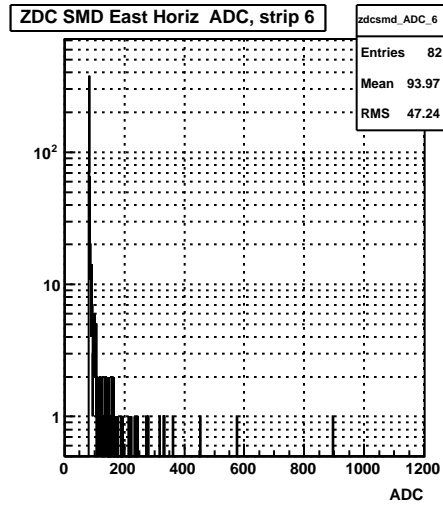

ZDC SMD ADC East Horiz (run 10109006)

Sun Apr 19 01:16:17 2009