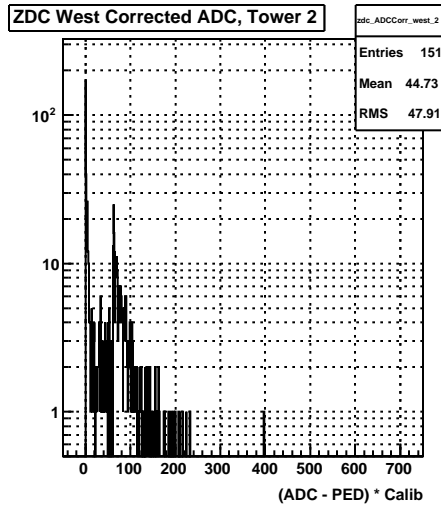

ZDC (run 10109006)

Sun Apr 19 01:16:16 2009

ZDC Towers (run 10109006)

Sun Apr 19 01:16:16 2009

ZDC Towers Corrected (run 10109006)

Sun Apr 19 01:16:16 2009

ZDC TDC (run 10109006)

Sun Apr 19 01:16:16 2009

ZDC Δ TDC East (run 10109006)

Sun Apr 19 01:16:17 2009

ZDC Δ TDC West (run 10109006)

Sun Apr 19 01:16:17 2009

ZDC TDC vs. ADC (run 10109006)

Sun Apr 19 01:16:17 2009

ZDC Front vs. Back ADC Sum, East

ZDC Front vs. Back ADC Sum, West