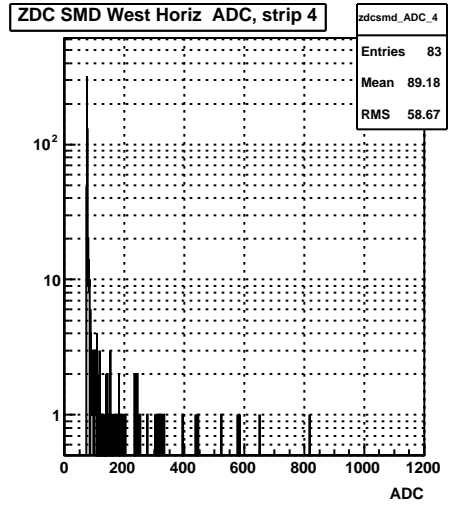

ZDC SMD ADC West Horiz (run 10109006)

Sun Apr 19 01:16:18 2009