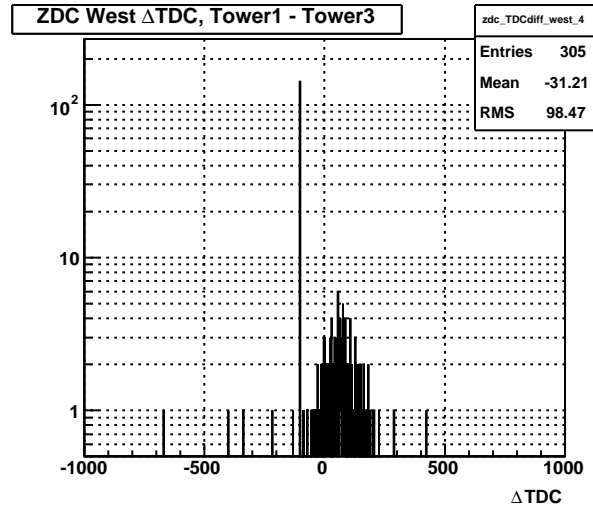

ZDC (run 10109006)

Sun Apr 19 01:16:16 2009

ZDC Towers (run 10109006)

Sun Apr 19 01:16:16 2009

ZDC Towers Corrected (run 10109006)

Sun Apr 19 01:16:16 2009

ZDC TDC (run 10109006)

Sun Apr 19 01:16:16 2009

ZDC Δ TDC East (run 10109006)

Sun Apr 19 01:16:17 2009

ZDC Δ TDC West (run 10109006)

Sun Apr 19 01:16:17 2009

ZDC TDC vs. ADC (run 10109006)

Sun Apr 19 01:16:17 2009

ZDC Front vs. Back ADC Sum, East

ZDC Front vs. Back ADC Sum, West