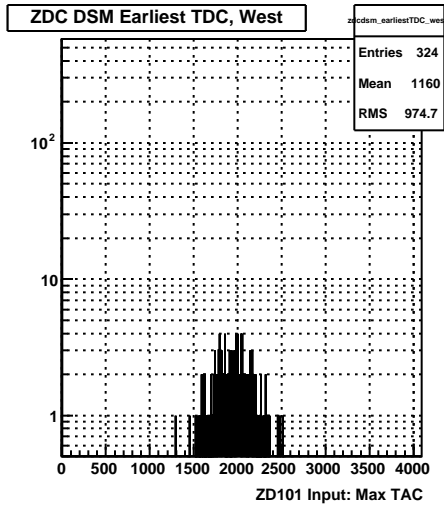

ZDC DSM Earliest TDC (run 10109006)

Sun Apr 19 01:16:18 2009