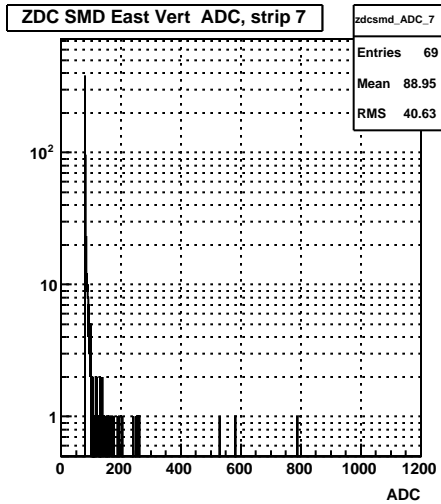

ZDC Front vs. Back Sum (run 10109006)

Sun Apr 19 01:16:17 2009

ZDC SMD (run 10109006)

Sun Apr 19 01:16:17 2009

ZDC SMD Occupancy (run 10109006)

Sun Apr 19 01:16:17 2009

ZDC SMD Max XY (run 10109006)

Sun Apr 19 01:16:17 2009