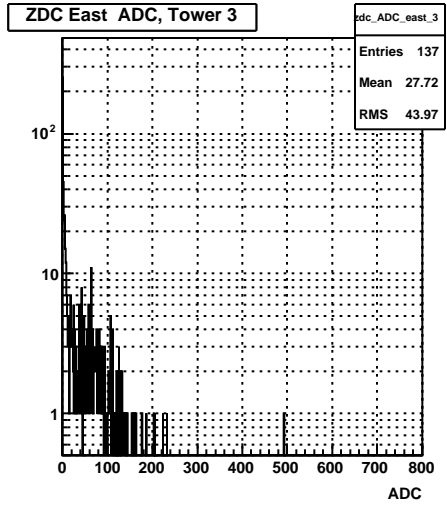

ZDC (run 10109006)

Sun Apr 19 01:16:16 2009

ZDC Towers (run 10109006)

Sun Apr 19 01:16:16 2009

ZDC Towers Corrected (run 10109006)

Sun Apr 19 01:16:16 2009

ZDC TDC (run 10109006)

Sun Apr 19 01:16:16 2009

ZDC Δ TDC East (run 10109006)

Sun Apr 19 01:16:17 2009

ZDC Δ TDC West (run 10109006)

Sun Apr 19 01:16:17 2009

ZDC TDC vs. ADC (run 10109006)

Sun Apr 19 01:16:17 2009

ZDC Front vs. Back ADC Sum, East

ZDC Front vs. Back ADC Sum, West