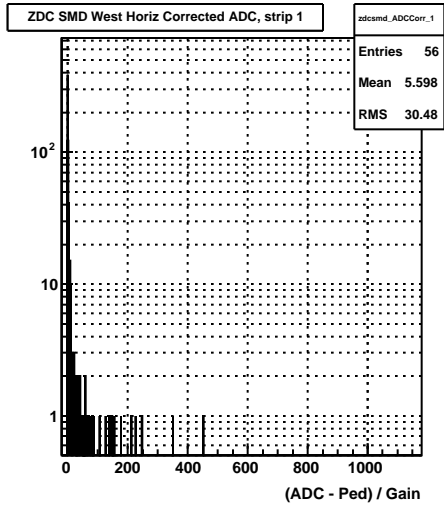

ZDC SMD ADC West Horiz Corrected (run 10109006)

Sun Apr 19 01:16:18 2009