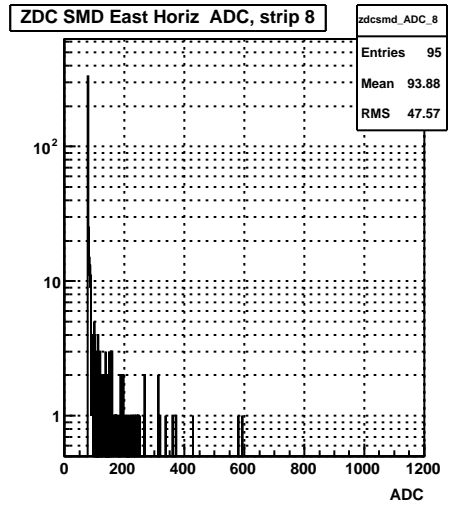

ZDC SMD ADC East Horiz (run 10109006)

Sun Apr 19 01:16:17 2009