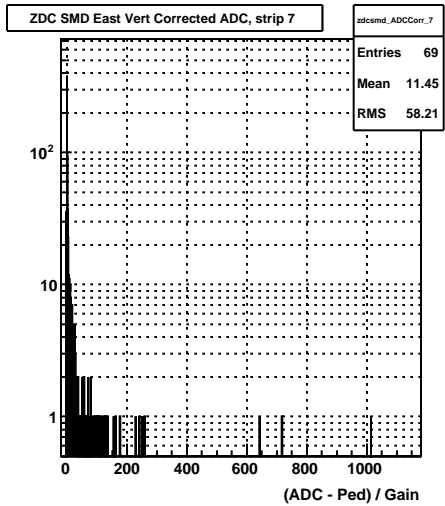

ZDC SMD ADC East Vert Corrected (run 10109006)

Sun Apr 19 01:16:18 2009