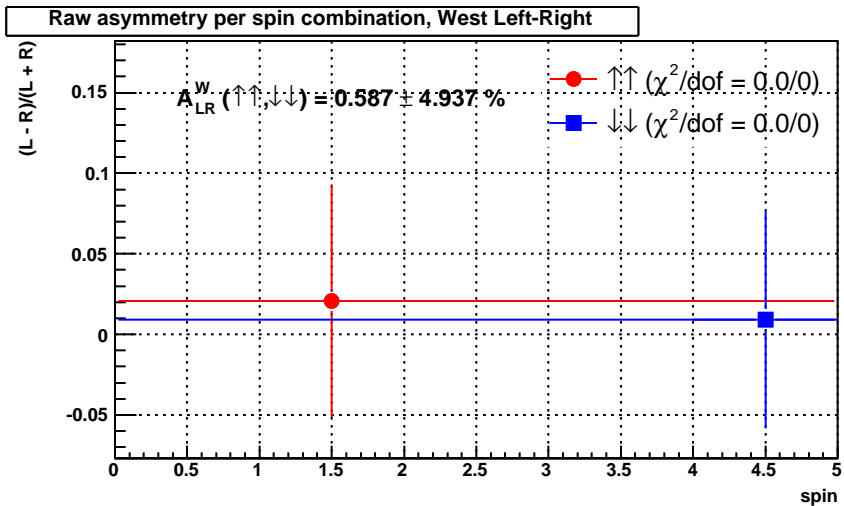

ZDC ADC Sum vs. Pre-Post (run 10109006)

Sun Apr 19 01:16:18 2009

ZDC Tower PrePost -1 vs -2

ZDC Tower PrePost +0 vs -1

ZDC Tower PrePost +1 vs +0

ZDC Tower PrePost +2 vs +1

ZDC Tower ADC Pre-Post Correlation (run 10109006)

Sun Apr 19 01:16:18 2009

ZDC SMD PrePost -1 vs -2

ZDC SMD PrePost +0 vs -1

ZDC SMD PrePost +1 vs +0

ZDC SMD PrePost +2 vs +1

ZDC SMD ADC Pre-Post Correlation (run 10109006)

Sun Apr 19 01:16:19 2009

Bunch crossing distribution (run 10109006)

Sun Apr 19 01:16:19 2009

ZDC Raw Asymmetry per Bunch Crossing (run 10109006)

ZDC Raw Asymmetry per Spin Combination (run 10109006)

Sun Apr 19 01:16:19 2009

Square root asymmetry vs. ϕ , Yellow Backward (West)