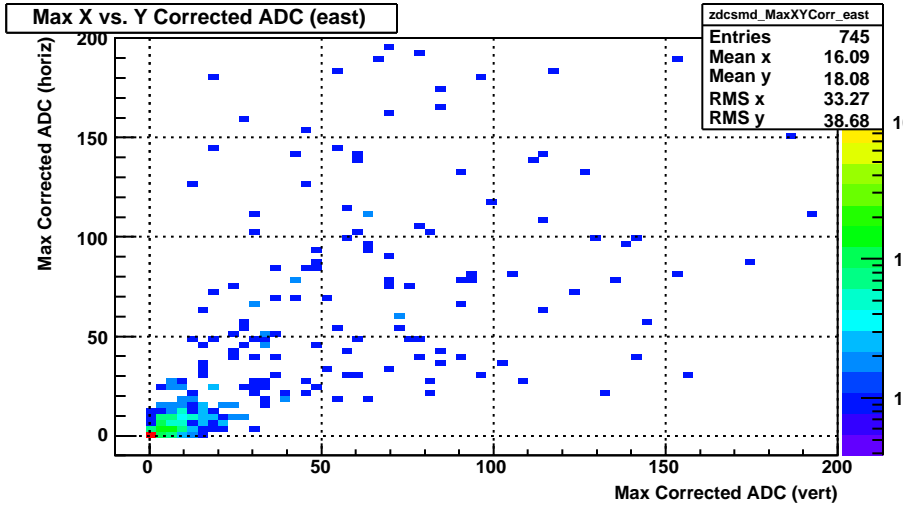

ZDC Front vs. Back Sum (run 10109006)

Sun Apr 19 01:16:17 2009

ZDC SMD (run 10109006)

Sun Apr 19 01:16:17 2009

ZDC SMD Occupancy (run 10109006)

Sun Apr 19 01:16:17 2009

ZDC SMD Max XY (run 10109006)

Sun Apr 19 01:16:17 2009