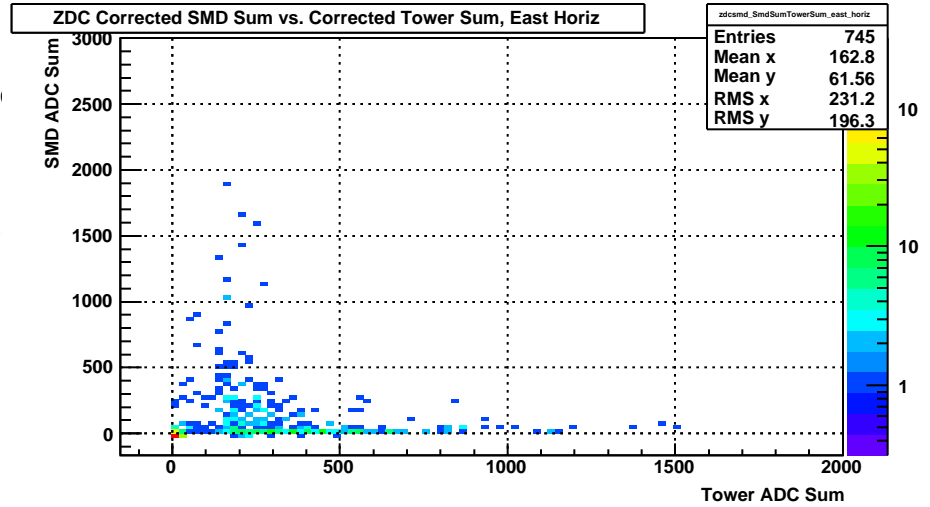

Sun Apr 19 01:16:18 2009

ZDC SMD ADC East Vert Corrected (run 10109006)

Sun Apr 19 01:16:18 2009

ZDC SMD ADC East Horiz Corrected (run 10109006)

Sun Apr 19 01:16:18 2009

ZDC SMD ADC West Vert Corrected (run 10109006)

Sun Apr 19 01:16:18 2009

ZDC SMD ADC West Horiz Corrected (run 10109006)

Sun Apr 19 01:16:18 2009

ZDC Corrected SMD Sum vs. Tower Sum East (run 10109006)

Sun Apr 19 01:16:18 2009

ZDC Corrected SMD Sum vs. Tower Sum West (run 10109006)