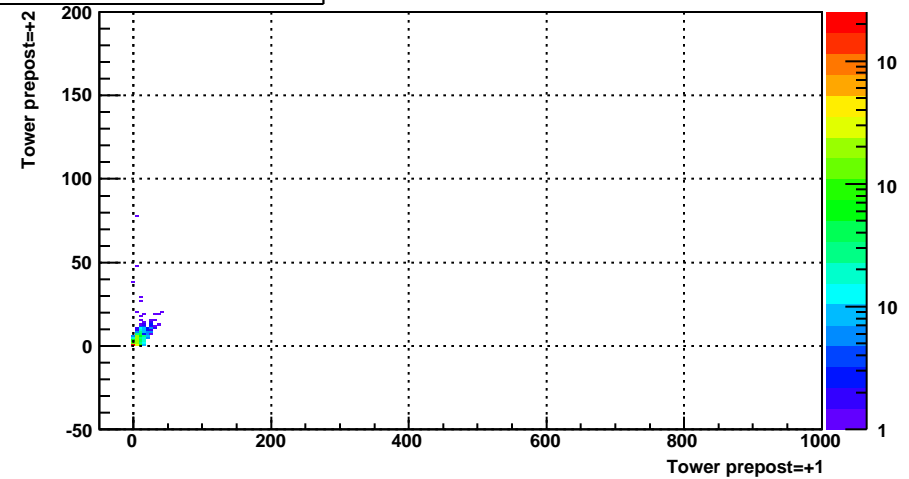

ADC > threshold ZD101==VT201?, West

ADC > threshold VT201==LD301?, West

ZDC DSM ADC > threshold (run 10109006)

Sun Apr 19 01:16:18 2009

ZDC Tower ADC Corr Sum vs. Pre-Post

ZDC SMD ADC Corr Sum vs. Pre-Post

ZDC ADC Sum vs. Pre-Post (run 10109006)

Sun Apr 19 01:16:18 2009

ZDC Tower PrePost -1 vs -2

ZDC Tower PrePost +0 vs -1

ZDC Tower PrePost +1 vs +0

ZDC Tower PrePost +2 vs +1

ZDC Tower ADC Pre-Post Correlation (run 10109006)