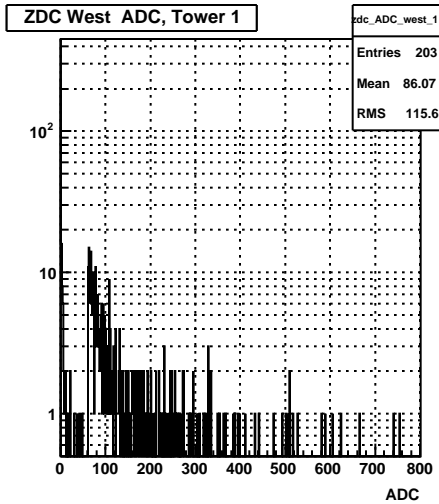

ZDC (run 10109006)

Sun Apr 19 01:16:16 2009

ZDC Towers (run 10109006)

Sun Apr 19 01:16:16 2009

ZDC Towers Corrected (run 10109006)

Sun Apr 19 01:16:16 2009

ZDC TDC (run 10109006)

Sun Apr 19 01:16:16 2009

ZDC Δ TDC East (run 10109006)

Sun Apr 19 01:16:17 2009

ZDC Δ TDC West (run 10109006)

Sun Apr 19 01:16:17 2009

ZDC TDC vs. ADC (run 10109006)

Sun Apr 19 01:16:17 2009

ZDC Front vs. Back ADC Sum, East

ZDC Front vs. Back ADC Sum, West