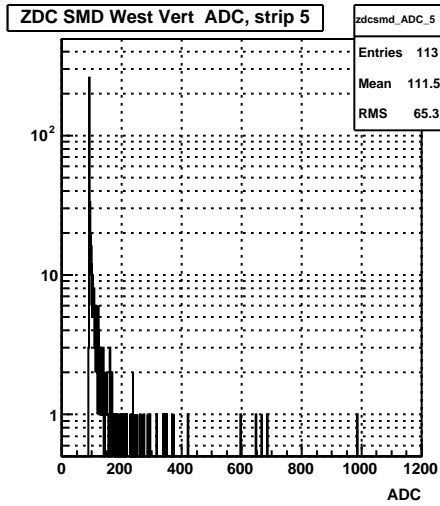

ZDC SMD ADC West Vert (run 10109006)

Sun Apr 19 01:16:17 2009