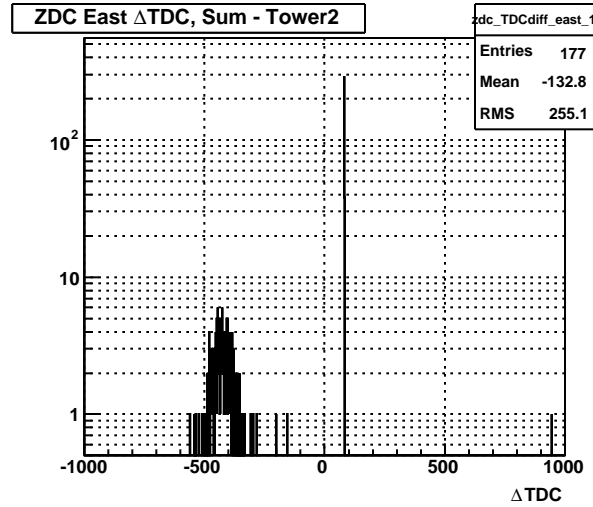

ZDC (run 10109006)

Sun Apr 19 01:16:16 2009

ZDC Towers (run 10109006)

Sun Apr 19 01:16:16 2009

ZDC Towers Corrected (run 10109006)

Sun Apr 19 01:16:16 2009

ZDC TDC (run 10109006)

Sun Apr 19 01:16:16 2009

ZDC Δ TDC East (run 10109006)

Sun Apr 19 01:16:17 2009

ZDC Δ TDC West (run 10109006)

Sun Apr 19 01:16:17 2009

ZDC TDC vs. ADC (run 10109006)

Sun Apr 19 01:16:17 2009

ZDC Front vs. Back ADC Sum, East

ZDC Front vs. Back ADC Sum, West