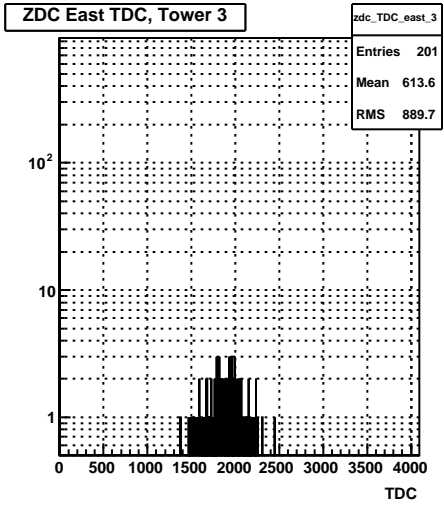

ZDC (run 10109006)

Sun Apr 19 01:16:16 2009

ZDC Towers (run 10109006)

Sun Apr 19 01:16:16 2009

ZDC Towers Corrected (run 10109006)

Sun Apr 19 01:16:16 2009

ZDC TDC (run 10109006)

Sun Apr 19 01:16:16 2009

ZDC Δ TDC East (run 10109006)

Sun Apr 19 01:16:17 2009

ZDC Δ TDC West (run 10109006)

Sun Apr 19 01:16:17 2009

ZDC TDC vs. ADC (run 10109006)

Sun Apr 19 01:16:17 2009

ZDC Front vs. Back ADC Sum, East

ZDC Front vs. Back ADC Sum, West