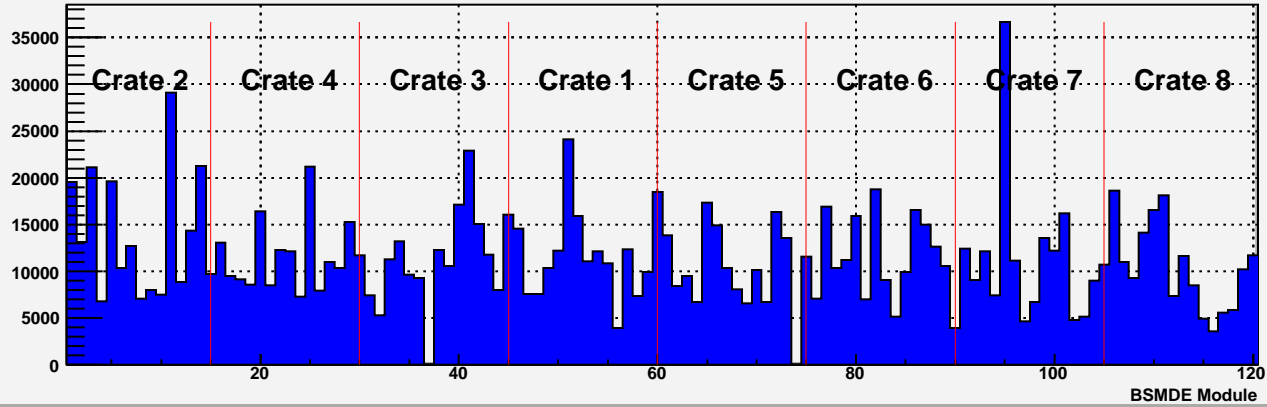

Number of channels with pedestal deviation >5 for each crate

Events read per second, 154 Non-zero-suppressed BSMD events

BPRS ZS counts by module

BSMDE ZS counts by module

BSMDP ZS counts by module