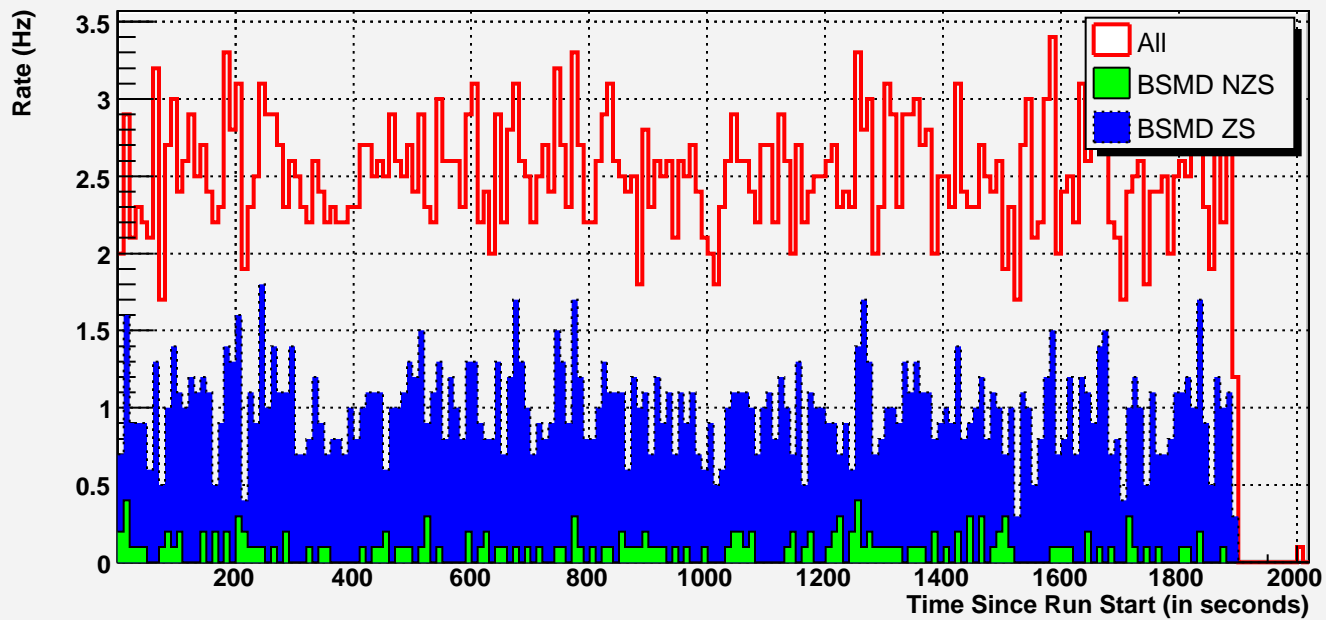

Number of channels with pedestal deviation >5 for each crate

Events read per second, 154 Non-zero-suppressed BSMD events

BPRS ZS counts by module

BSMDE ZS counts by module

BSMDP ZS counts by module