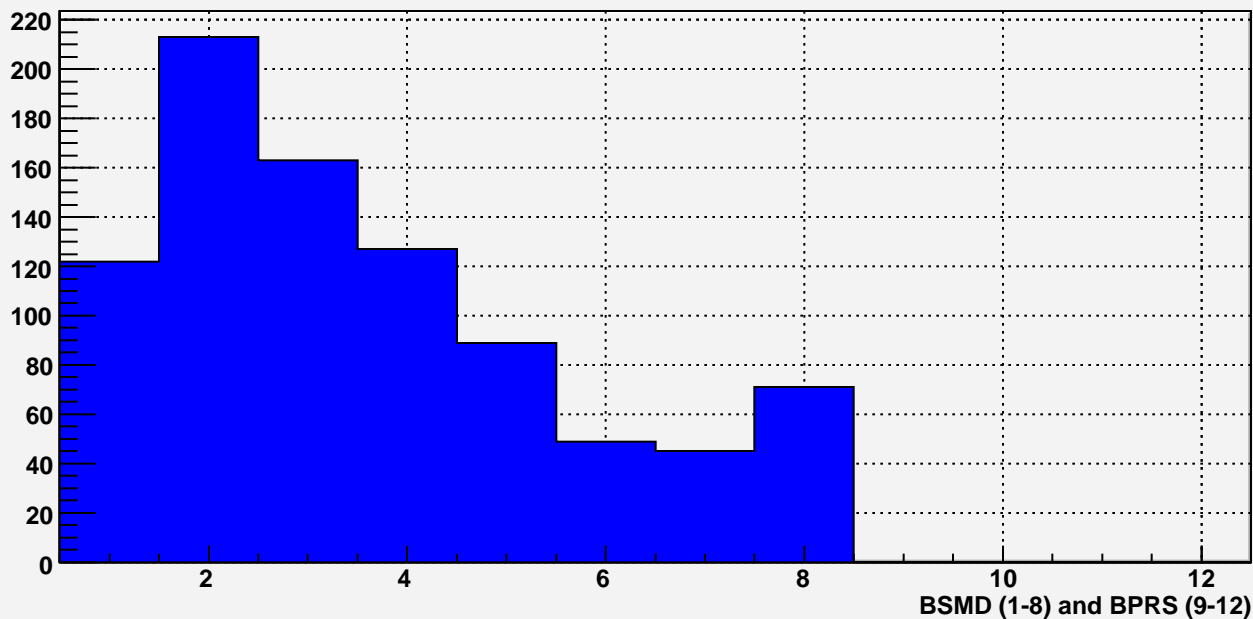

Number of channels with pedestal deviation >5 for each crate

Events read per second, 154 Non-zero-suppressed BSMD events

BPRS ZS counts by module

BSMDE ZS counts by module

BSMDP ZS counts by module