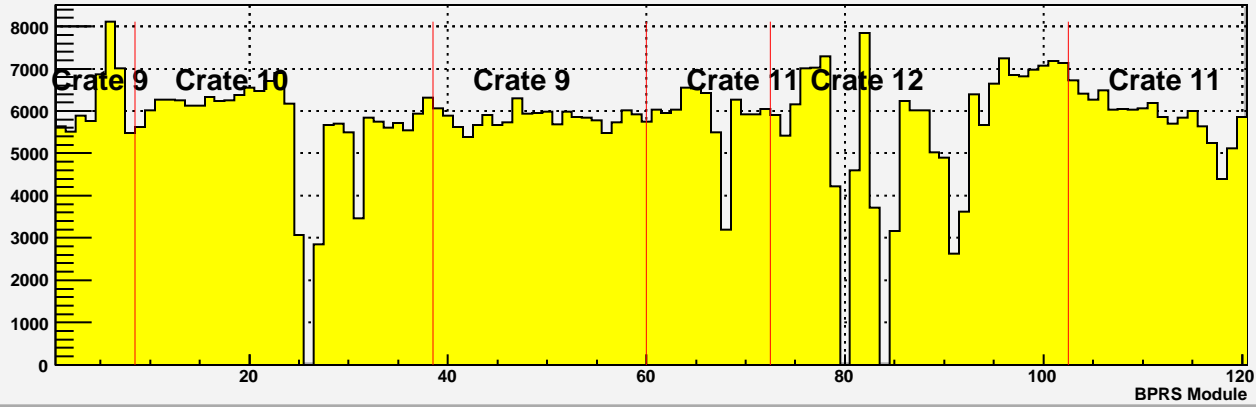

Number of channels with pedestal deviation >5 for each crate

Events read per second, 154 Non-zero-suppressed BSMD events

BPRS ZS counts by module

BSMDE ZS counts by module

BSMDP ZS counts by module