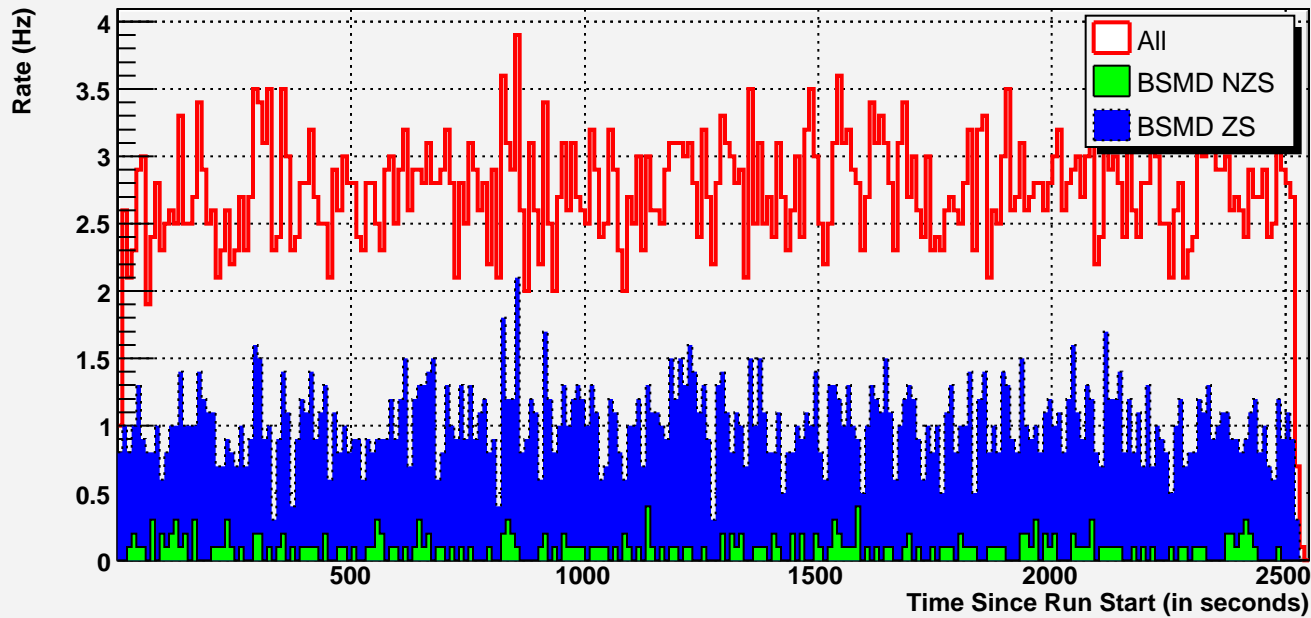

Number of channels with pedestal deviation >5 for each crate

Events read per second, 212 Non-zero-suppressed BSMD events

BPRS ZS counts by module

BSMDE ZS counts by module

BSMDP ZS counts by module