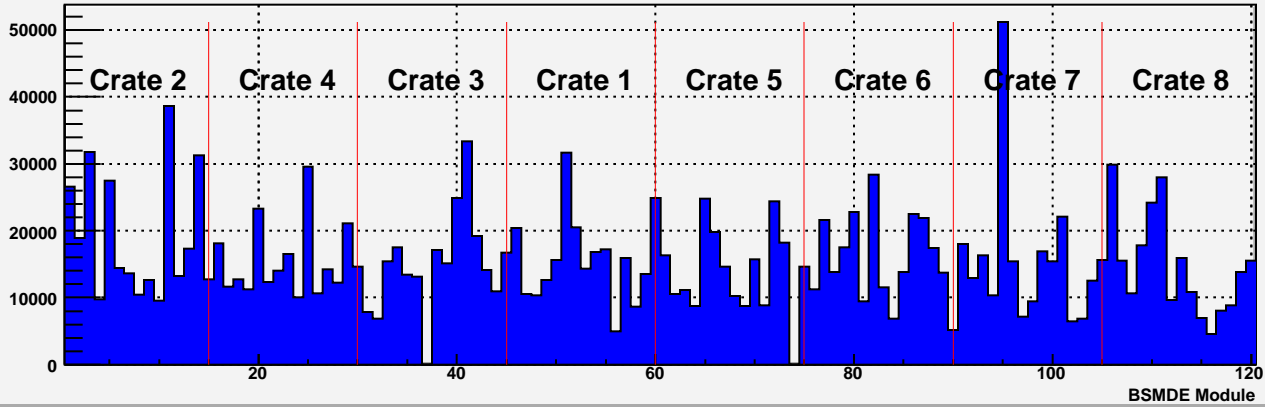

Number of channels with pedestal deviation >5 for each crate

Events read per second, 212 Non-zero-suppressed BSMD events

BPRS ZS counts by module

BSMDE ZS counts by module

BSMDP ZS counts by module