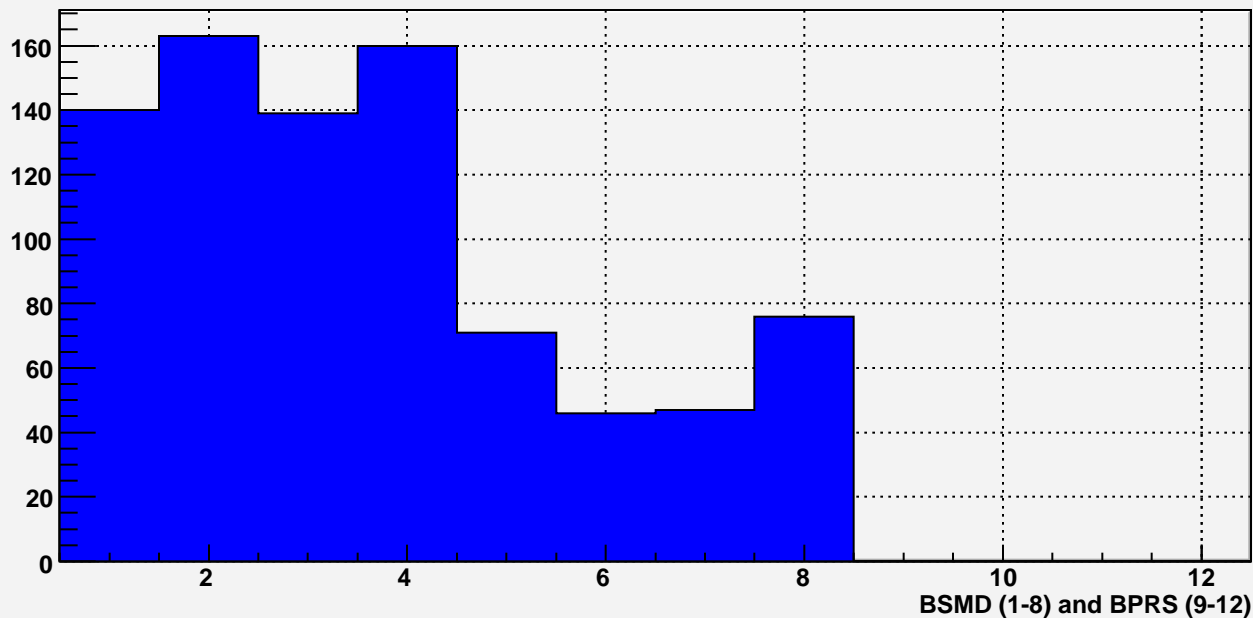

Number of channels with pedestal deviation >5 for each crate

Events read per second, 212 Non-zero-suppressed BSMD events

BPRS ZS counts by module

BSMDE ZS counts by module

BSMDP ZS counts by module