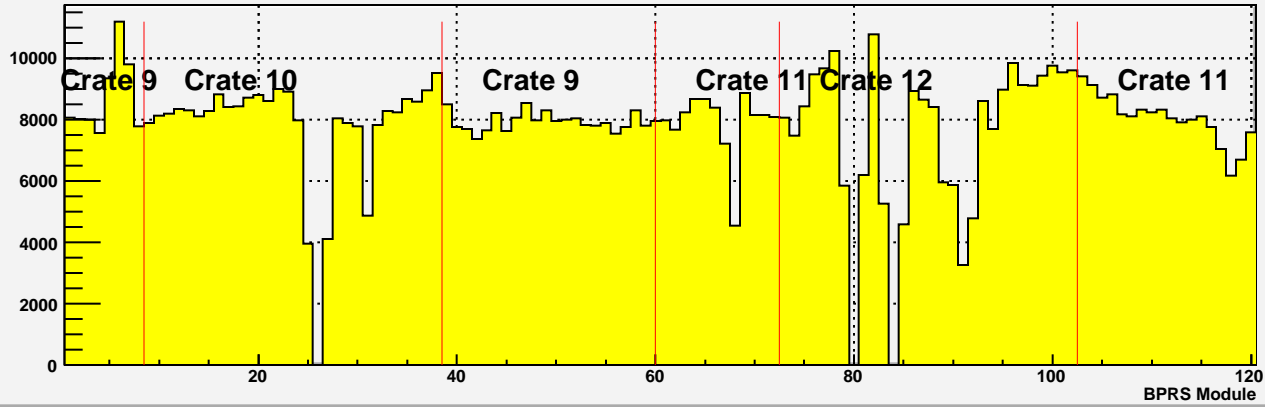

Number of channels with pedestal deviation >5 for each crate

Events read per second, 212 Non-zero-suppressed BSMD events

BPRS ZS counts by module

BSMDE ZS counts by module

BSMDP ZS counts by module