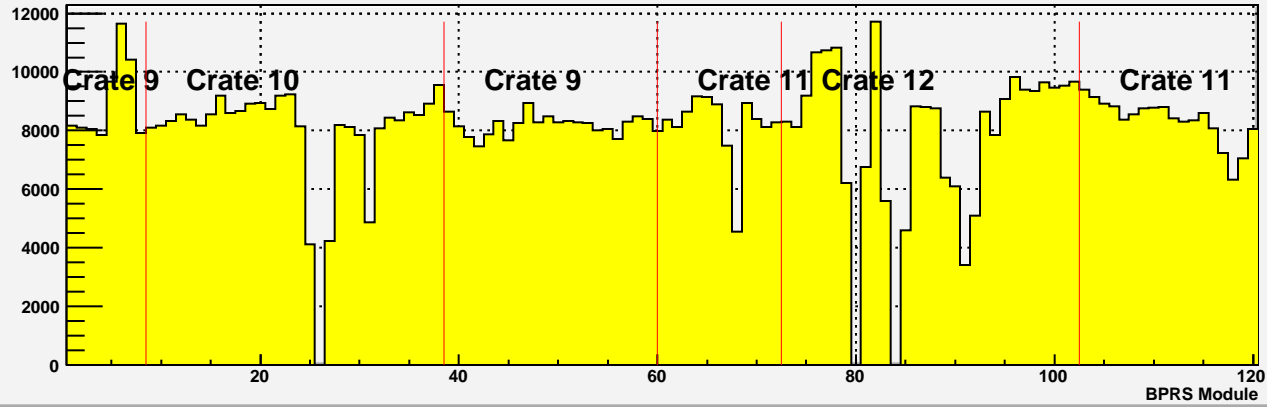

Number of channels with pedestal deviation >5 for each crate

Events read per second, 224 Non-zero-suppressed BSMD events

BPRS ZS counts by module

BSMDE ZS counts by module

BSMDP ZS counts by module