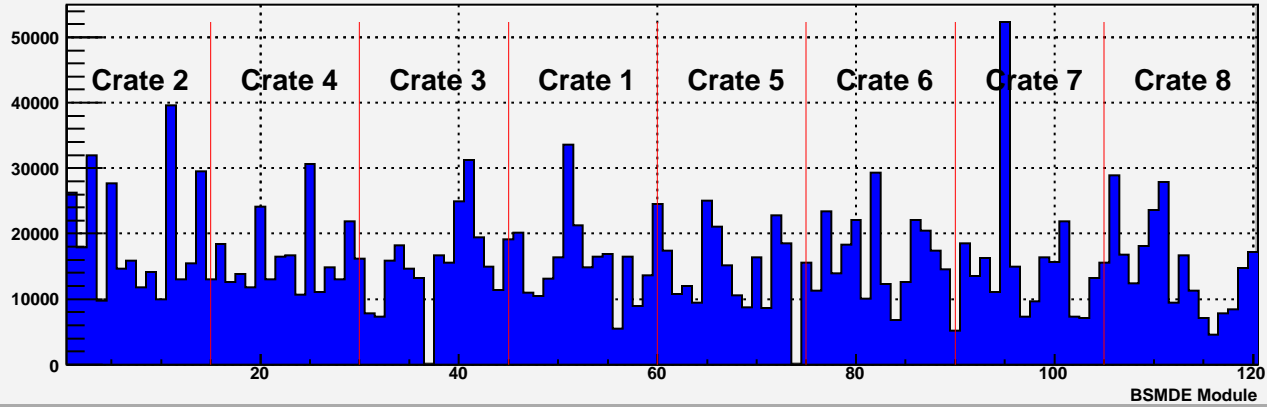

Number of channels with pedestal deviation >5 for each crate

Events read per second, 224 Non-zero-suppressed BSMD events

BPRS ZS counts by module

BSMDE ZS counts by module

BSMDP ZS counts by module