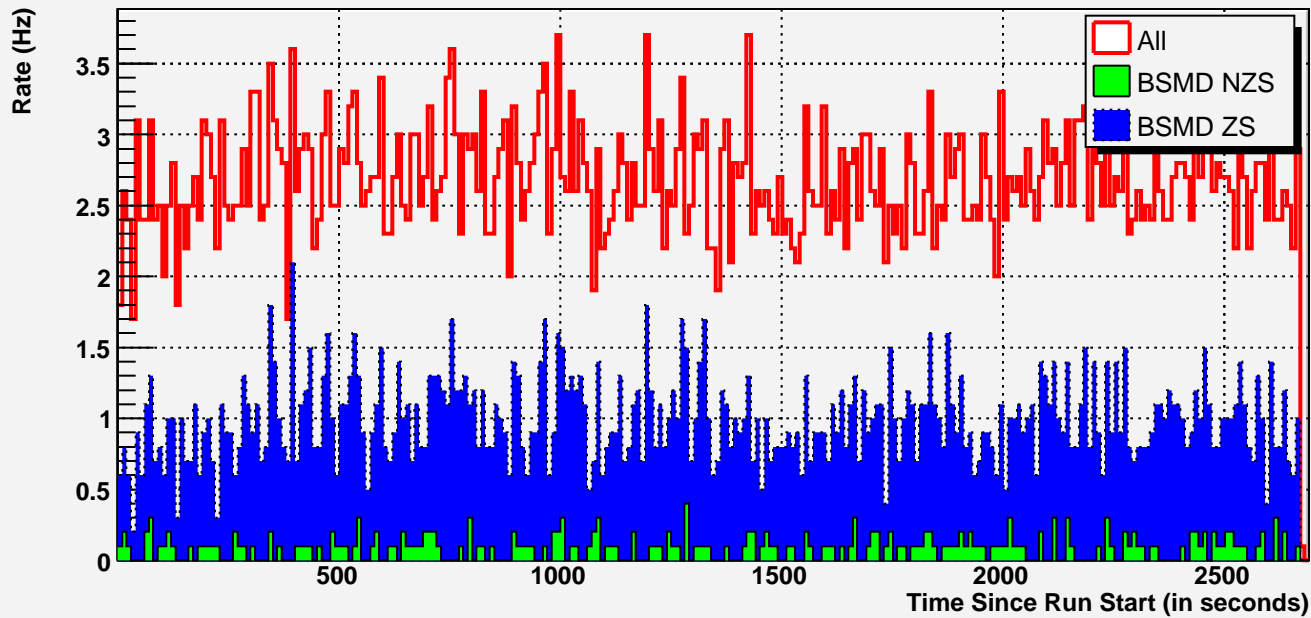

Number of channels with pedestal deviation >5 for each crate

Events read per second, 224 Non-zero-suppressed BSMD events

BPRS ZS counts by module

BSMDE ZS counts by module

BSMDP ZS counts by module