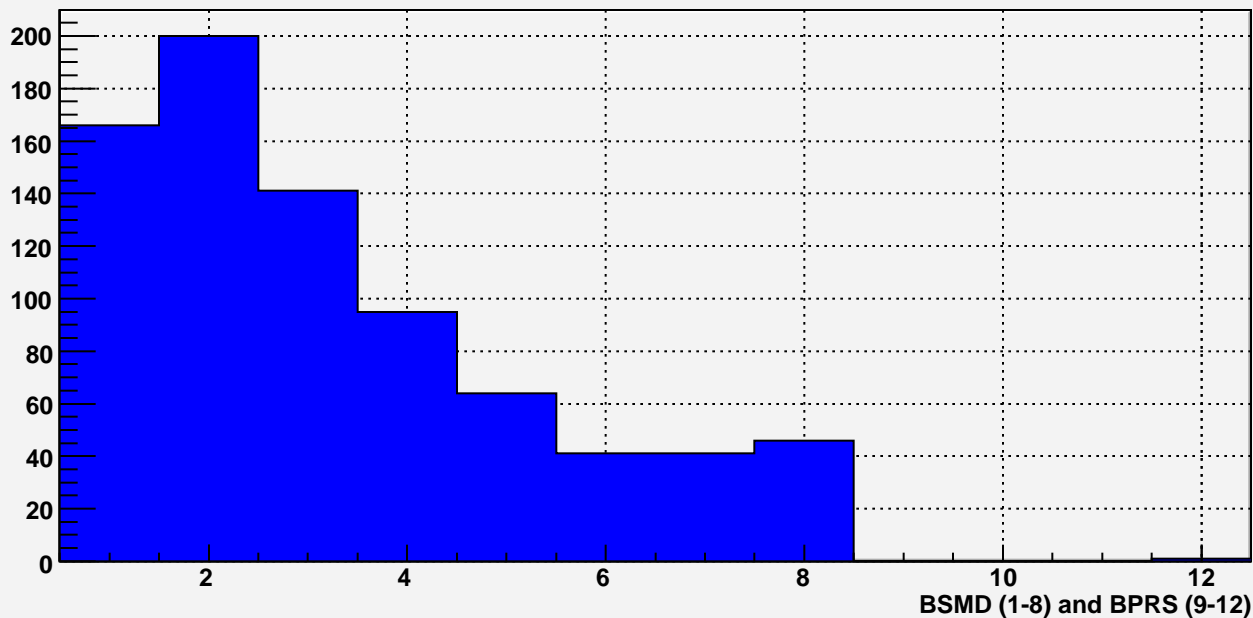

Number of channels with pedestal deviation >5 for each crate

Events read per second, 224 Non-zero-suppressed BSMD events

BPRS ZS counts by module

BSMDE ZS counts by module

BSMDP ZS counts by module