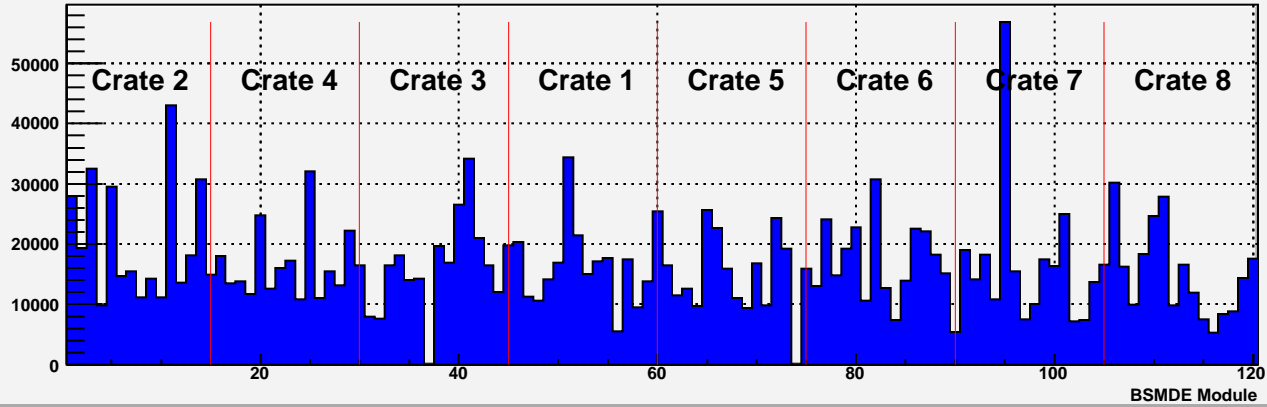

Number of channels with pedestal deviation >5 for each crate

Events read per second, 255 Non-zero-suppressed BSMD events

BPRS ZS counts by module

BSMDE ZS counts by module

BSMDP ZS counts by module