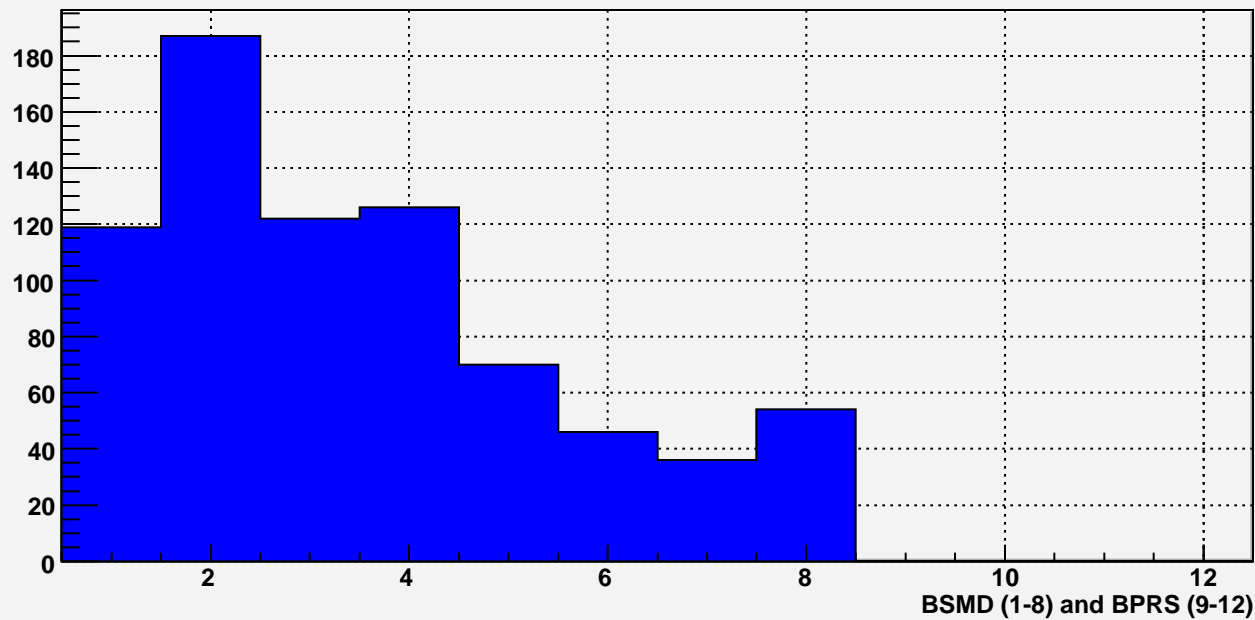

Number of channels with pedestal deviation >5 for each crate

Events read per second, 255 Non-zero-suppressed BSMD events

BPRS ZS counts by module

BSMDE ZS counts by module

BSMDP ZS counts by module