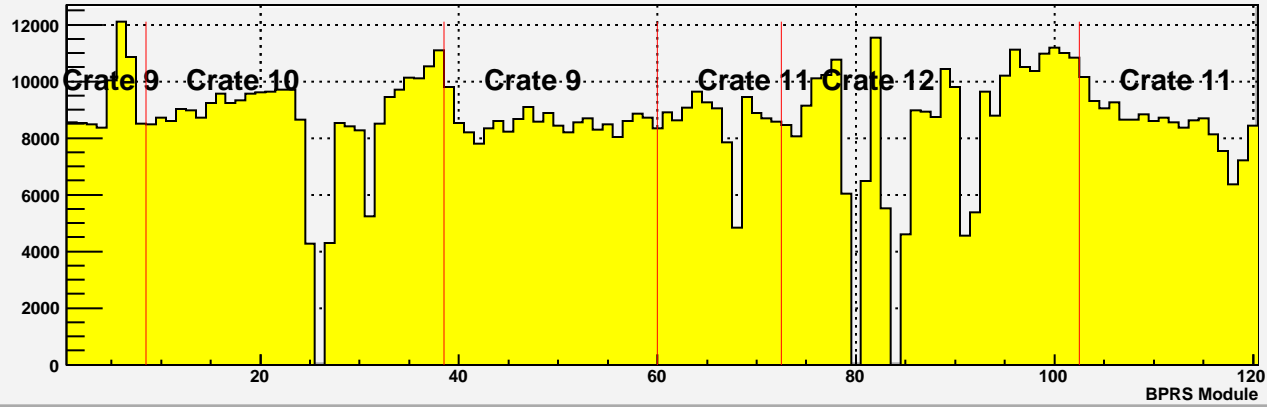

Number of channels with pedestal deviation >5 for each crate

Events read per second, 255 Non-zero-suppressed BSMD events

BPRS ZS counts by module

BSMDE ZS counts by module

BSMDP ZS counts by module