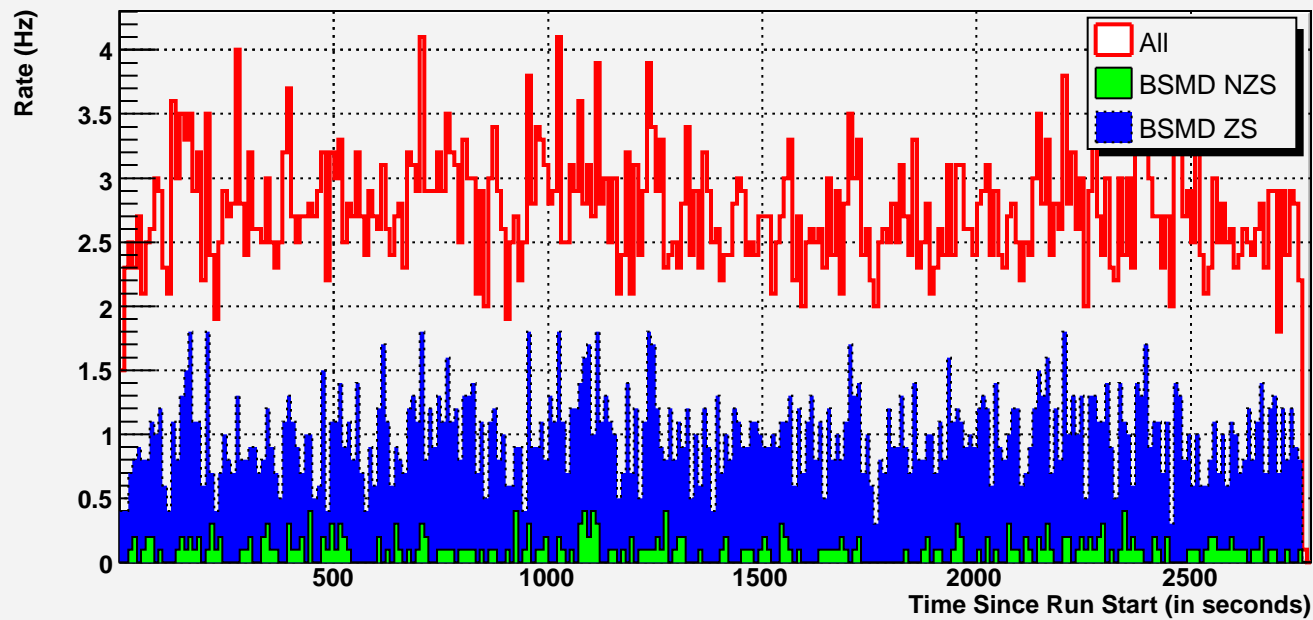

Number of channels with pedestal deviation >5 for each crate

Events read per second, 255 Non-zero-suppressed BSMD events

BPRS ZS counts by module

BSMDE ZS counts by module

BSMDP ZS counts by module