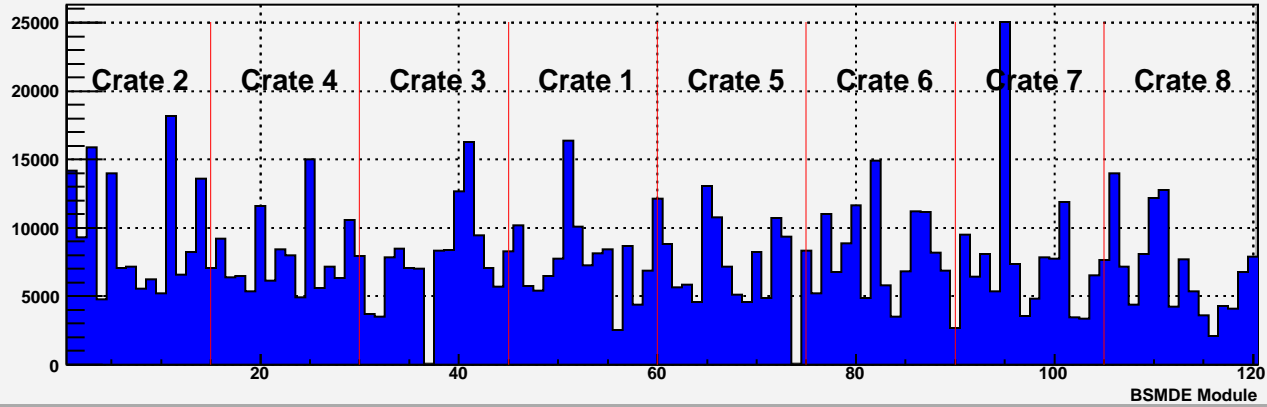

Number of channels with pedestal deviation >5 for each crate

Events read per second, 60 Non-zero-suppressed BSMD events

BPRS ZS counts by module

BSMDE ZS counts by module

BSMDP ZS counts by module