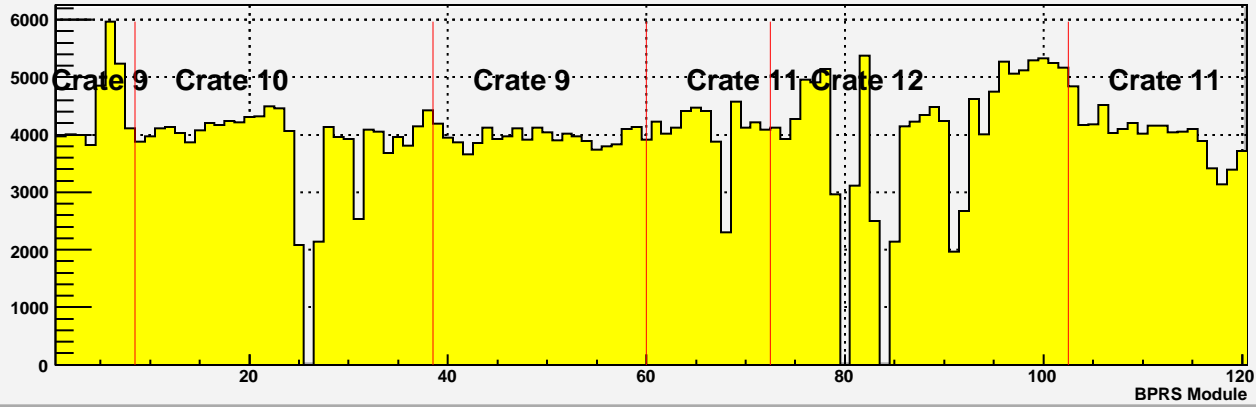

Number of channels with pedestal deviation >5 for each crate

Events read per second, 60 Non-zero-suppressed BSMD events

BPRS ZS counts by module

BSMDE ZS counts by module

BSMDP ZS counts by module