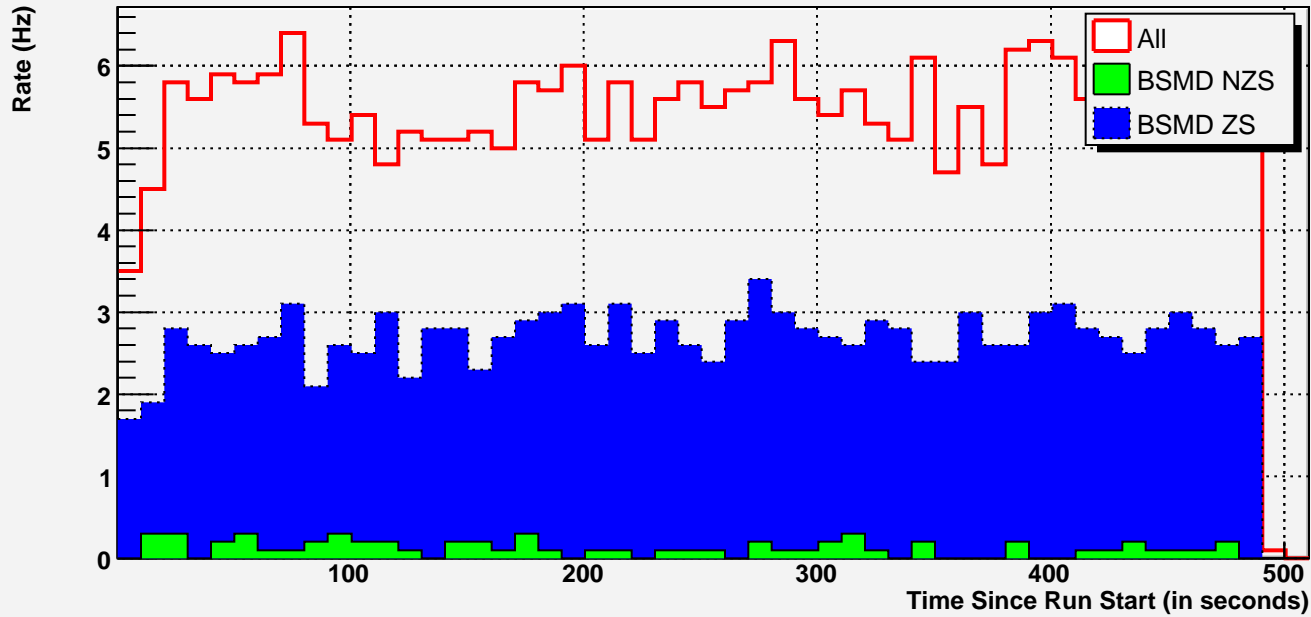

Number of channels with pedestal deviation >5 for each crate

Events read per second, 60 Non-zero-suppressed BSMD events

BPRS ZS counts by module

BSMDE ZS counts by module

BSMDP ZS counts by module