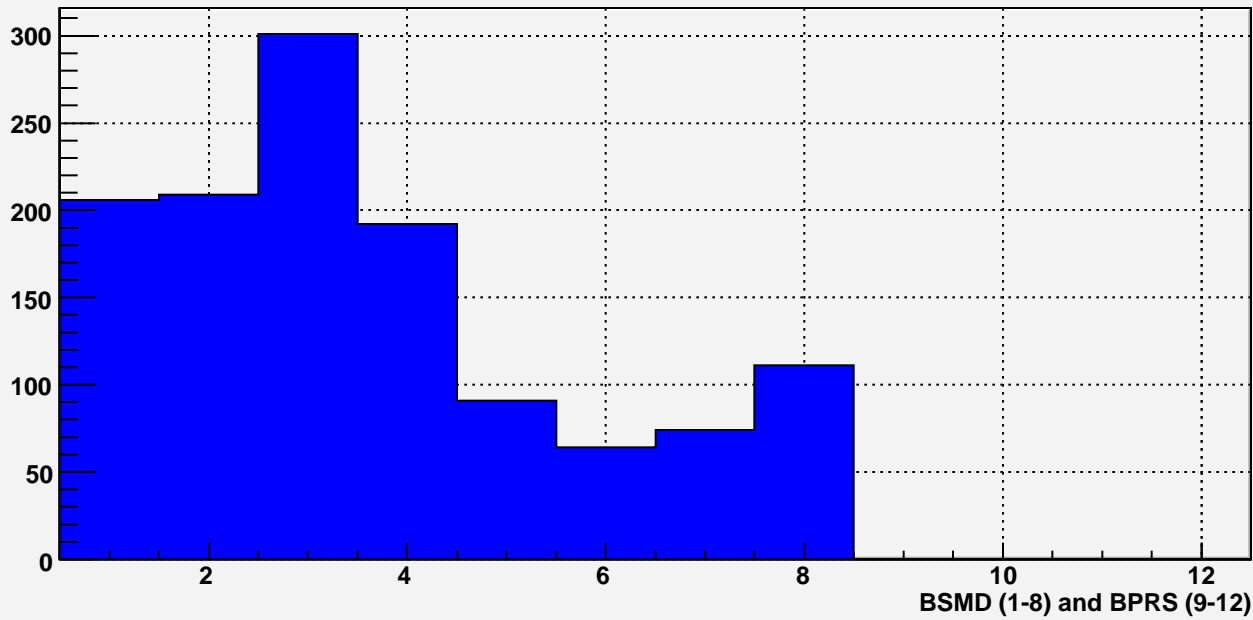

Number of channels with pedestal deviation >5 for each crate

Events read per second, 60 Non-zero-suppressed BSMD events

BPRS ZS counts by module

BSMDE ZS counts by module

BSMDP ZS counts by module