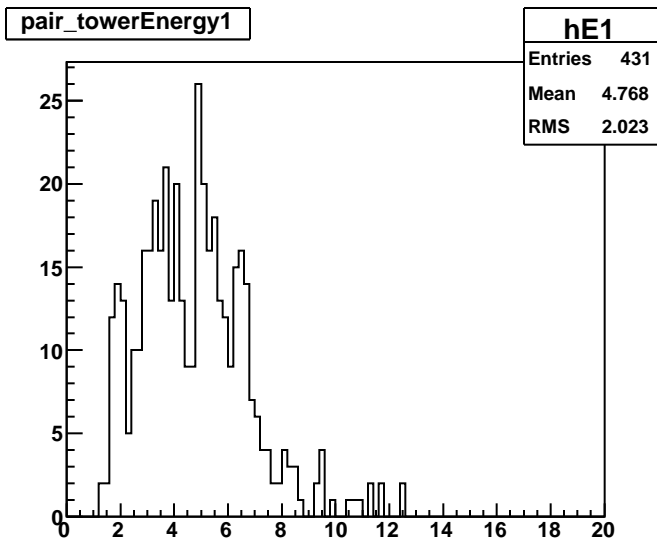

run : 10180029

This file is produced on

Mon Jun 29 08:25:48 2009

Mon Jun 29 08:25:49 2009

pair_nHits1

hNhits1
Entries 431
Mean 31.95
RMS 8.864

pair_nHits2

hNhits2
Entries 431
Mean 31.09
RMS 8.952