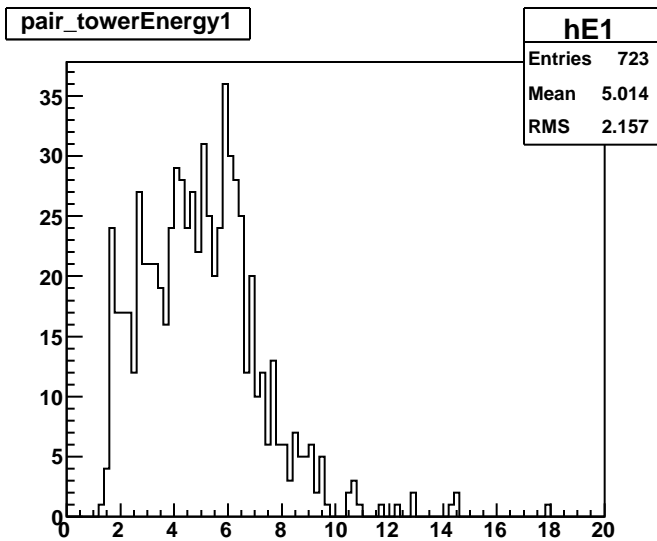

run : 10179086

This file is produced on

Mon Jun 29 00:06:50 2009

Mon Jun 29 00:06:51 2009

pair_nHits1

hNhits1	
Entries	723
Mean	30.59
RMS	8.92

pair_nHits2

hNhits2	
Entries	723
Mean	29.59
RMS	8.645