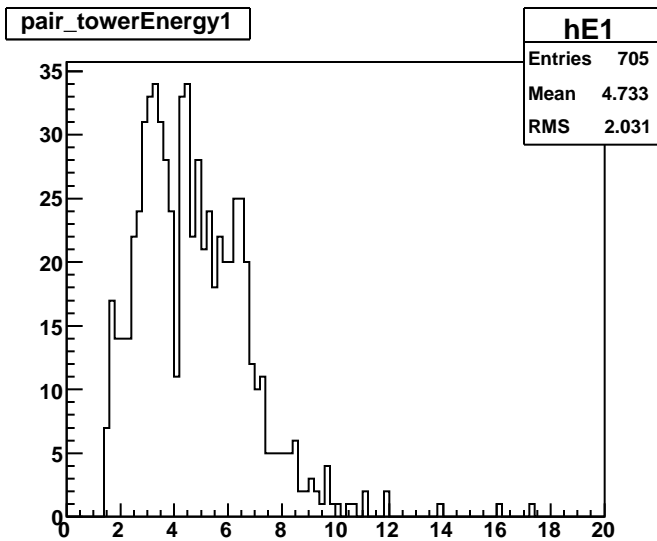

run : 10179073

This file is produced on

Sun Jun 28 20:38:43 2009

Sun Jun 28 20:38:44 2009

pair_nHits1

hNhits1
Entries 705
Mean 32.39
RMS 8.983

pair_nHits2

hNhits2
Entries 705
Mean 31.51
RMS 8.827