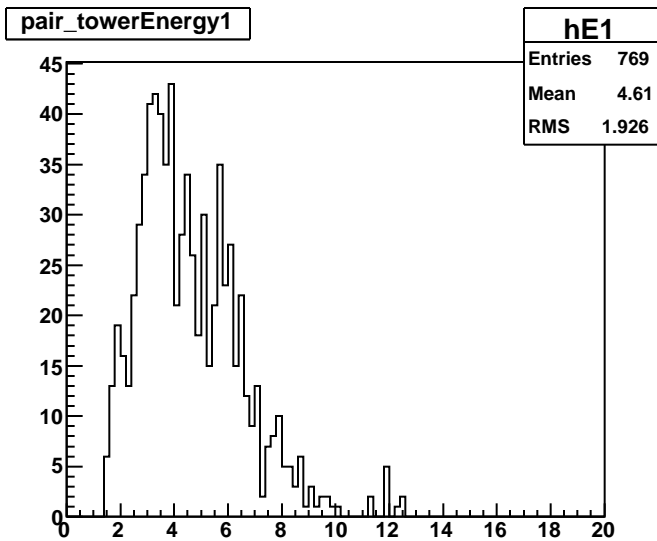

run : 10179072

This file is produced on

Sun Jun 28 20:02:26 2009

Sun Jun 28 20:02:27 2009

pair_nHits1

hNhits1
Entries 769
Mean 32.29
RMS 8.852

pair_nHits2

hNhits2
Entries 769
Mean 31.84
RMS 8.809