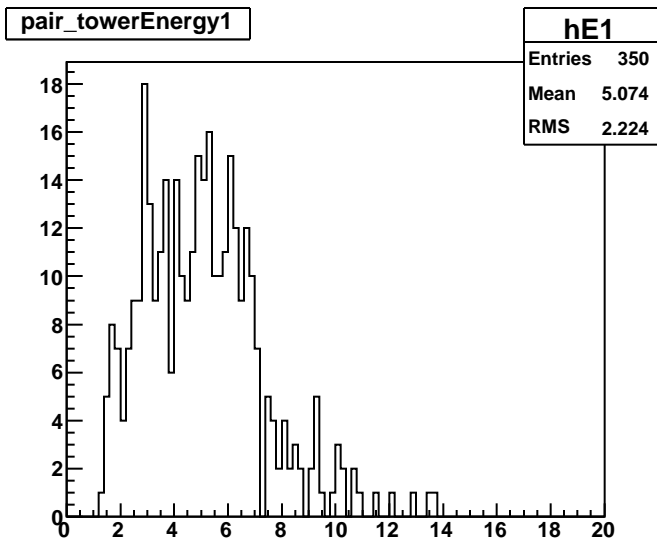

run : 10179036

This file is produced on

Sun Jun 28 11:14:14 2009

Sun Jun 28 11:14:15 2009

pair_nHits1

hNhits1
Entries 350
Mean 32.55
RMS 9.091

pair_nHits2

hNhits2
Entries 350
Mean 31.02
RMS 9.032