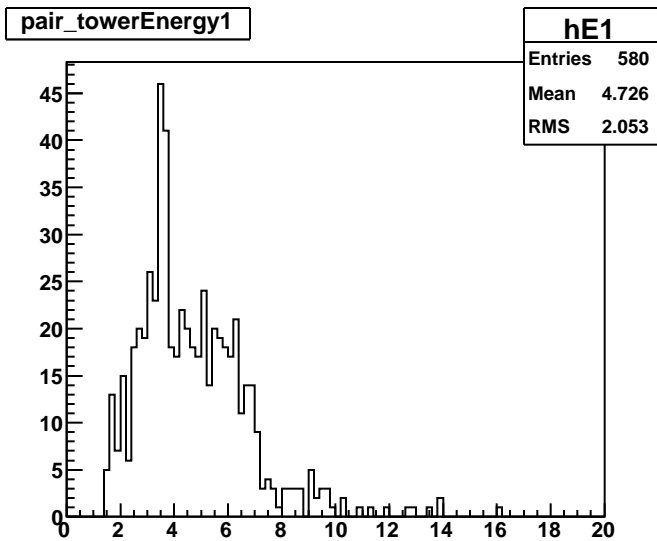

run : 10179019

This file is produced on

Sun Jun 28 07:05:07 2009

Sun Jun 28 07:05:08 2009

pair_nHits1

hNhits1
Entries 580
Mean 32.94
RMS 8.654

pair_nHits2

hNhits2
Entries 580
Mean 30.93
RMS 9.054